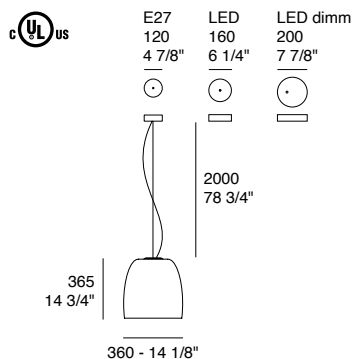

Notte | Dati tecnici | Technical data

Notte S1

Light source options:

1x60W HSGST/F G9 - IP20

LED 4,8W - 3000K (720lm) - IP20 - Dimmable trailing edge

LED DIMM 4,8W - 3000K (720lm) - IP20 - Dimmable Dali/DSI

SwitchDIM - 1...10V - 0...10V

Diffuser: Opal white - Mirror (white interior) - Black (white interior)

Black (Gold leaf interior) - Copper (white interior) - Gold leaf blown glass

Diffuser

Notte S3

Light source options:

E27 LED - IP20

LED 8,5W - 3000K (1044lm) - IP20 - Dimmable trailing edge

LED DIMM 8,5W - 3000K (1044lm) - IP20 - Dimmable Dali/DSI

SwitchDIM - 1...10V - 0...10V

Diffuser: Opal white - Mirror (white interior) - Black (white interior)

Black (Gold leaf interior) - Copper (white interior) - Gold leaf blown glass

Diffuser

Notte S5

Light source options:

E27 LED - IP20

LED 8,5W - 3000K (1044lm) - IP20 - Dimmable trailing edge

LED DIMM 8,5W - 3000K (1044lm) - IP20 - Dimmable Dali/DSI

SwitchDIM - 1...10V - 0...10V

Diffuser: Opal white - Mirror (white interior) - Black (white interior)

Black (Gold leaf interior) - Copper (white interior) - Gold leaf blown glass

Diffuser