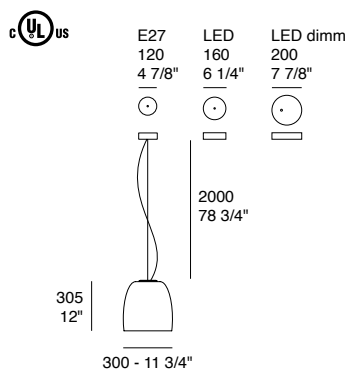

Notte | Dati tecnici | Technical data

Notte S1

Light source options:

1x60W HSGST/F G9 - IP20

LED 4,8W - 3000K (720lm) - IP20 - Dimmable trailing edge

LED DIMM 4,8W - 3000K (720lm) - IP20 - Dimmable Dali/DSI

SwitchDIM - 1...10V - 0...10V

Diffuser: Opal white - Mirror (white interior) - Black (white interior)

Black (Gold leaf interior) - Copper (white interior) - Gold leaf blown glass

Diffuser

Notte S3

Light source options:

E27 LED - IP20

LED 8,5W - 3000K (1044lm) - IP20 - Dimmable trailing edge

LED DIMM 8,5W - 3000K (1044lm) - IP20 - Dimmable Dali/DSI

SwitchDIM - 1...10V - 0...10V

Diffuser: Opal white - Mirror (white interior) - Black (white interior)

Black (Gold leaf interior) - Copper (white interior) - Gold leaf blown glass

Diffuser

Notte S5

Light source options:

E27 LED - IP20

LED 8,5W - 3000K (1044lm) - IP20 - Dimmable trailing edge

LED DIMM 8,5W - 3000K (1044lm) - IP20 - Dimmable Dali/DSI

SwitchDIM - 1...10V - 0...10V

Diffuser: Opal white - Mirror (white interior) - Black (white interior)

Black (Gold leaf interior) - Copper (white interior) - Gold leaf blown glass

Diffuser