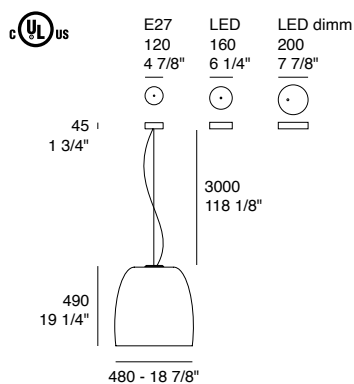

Notte S7

Light source options:

E27 LED - IP20

LED 14W - 3000K (1417lm) - IP20 - Dimmable trailing edge

LED DIMM 14W - 3000K (1417lm) - IP20 - Dimmable Dali/DSI

SwitchDIM - 1...10V - 0...10V

Diffuser: Glossy white - Mirror (white interior) - Black (white interior)

Black (Gold leaf interior) - Copper (white interior) - Gold leaf blown glass