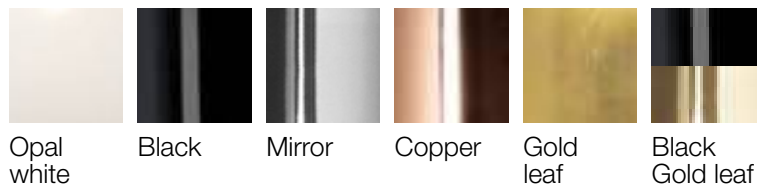

Notte suspension is available in six finishes. The beauty of the blown glass diffuser is enhanced by refined decoration techniques. The opal white version is a timeless classic, particularly appreciated because it easily matches every environment, ensuring a great light diffusion as well.

SwitchDIM - 1...10V - 0...10V

Diffuser: Opal white - Mirror (white interior) - Black (white interior)

Black (Gold leaf interior) - Copper (white interior) - Gold leaf blown glass

Diffuser

Notte S3

Light source options: