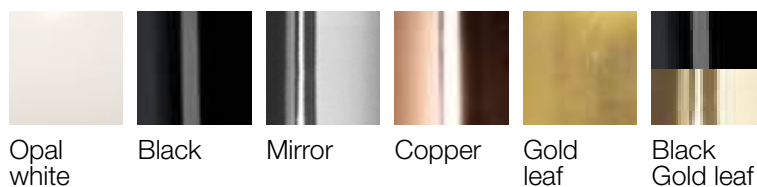

Notte | Dati tecnici | Technical data

Notte S1

Light source options:

1x60W HSGST/F G9 - IP20

LED 4,8W - 3000K (720lm) - IP20 - Dimmable trailing edge

LED DIMM 4,8W - 3000K (720lm) - IP20 - Dimmable Dali/DSI

SwitchDIM - 1...10V - 0...10V

Diffuser: Opal white - Mirror (white interior) - Black (white interior)

Black (Gold leaf interior) - Copper (white interior) - Gold leaf blown glass

Diffuser

Notte S3

Light source options:

E27 LED - IP20

LED 8,5W - 3000K (1044lm) - IP20 - Dimmable trailing edge

LED DIMM 8,5W - 3000K (1044lm) - IP20 - Dimmable Dali/DSI

SwitchDIM - 1...10V - 0...10V

Diffuser: Opal white - Mirror (white interior) - Black (white interior)

Black (Gold leaf interior) - Copper (white interior) - Gold leaf blown glass

Diffuser

Notte S5

Light source options:

E27 LED - IP20

LED 8,5W - 3000K (1044lm) - IP20 - Dimmable trailing edge

LED DIMM 8,5W - 3000K (1044lm) - IP20 - Dimmable Dali/DSI

SwitchDIM - 1...10V - 0...10V

Diffuser: Opal white - Mirror (white interior) - Black (white interior)

Black (Gold leaf interior) - Copper (white interior) - Gold leaf blown glass

Diffuser