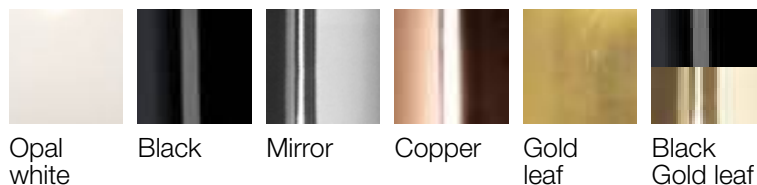

Notte | Dati tecnici | Technical data

Notte S1

Light source options:

1x60W HSGST/F G9 - IP20

LED 4,8W - 3000K (720lm) - IP20 - Dimmable trailing edge

LED DIMM 4,8W - 3000K (720lm) - IP20 - Dimmable Dali/DSI

SwitchDIM - 1...10V - 0...10V

Diffuser: Opal white - Mirror (white interior) - Black (white interior)

Black (Gold leaf interior) - Copper (white interior) - Gold leaf blown glass

Diffuser

Notte S3

Light source options:

E27 LED - IP20

LED 8,5W - 3000K (1044lm) - IP20 - Dimmable trailing edge

LED DIMM 8,5W - 3000K (1044lm) - IP20 - Dimmable Dali/DSI

SwitchDIM - 1...10V - 0...10V

Diffuser: Opal white - Mirror (white interior) - Black (white interior)

Black (Gold leaf interior) - Copper (white interior) - Gold leaf blown glass

Diffuser

Notte S5

Light source options:

E27 LED - IP20

LED 8,5W - 3000K (1044lm) - IP20 - Dimmable trailing edge

LED DIMM 8,5W - 3000K (1044lm) - IP20 - Dimmable Dali/DSI

SwitchDIM - 1...10V - 0...10V

Diffuser: Opal white - Mirror (white interior) - Black (white interior)

Black (Gold leaf interior) - Copper (white interior) - Gold leaf blown glass

Diffuser