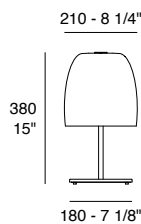

Notte S7

Light source options:

E27 LED - IP20

LED 14W - 3000K (1417lm) - IP20 - Dimmable trailing edge

LED DIMM 14W - 3000K (1417lm) - IP20 - Dimmable Dali/DSI

SwitchDIM - 1...10V - 0...10V

Diffuser: Glossy white - Mirror (white interior) - Black (white interior)

Black (Gold leaf interior) - Copper (white interior) - Gold leaf blown glass

Diffuser

Glossy white

Black

Mirror

Copper

Gold leaf

Black Gold leaf

Notte T1

LED G9 - IP20

Structure: Heritage brass - White metal

Diffuser: Opal white

Diffuser

Opal white

Notte F1

LED G9 - IP20

Structure: Heritage brass - White metal

Diffuser: Opal white

Diffuser

Opal white