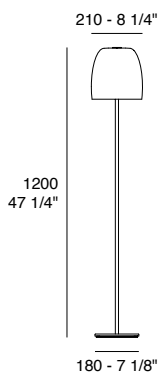

Notte T1

LED G9 - IP20

Structure: Heritage brass - White metal

Diffuser: Opal white

Diffuser

Opal white

Notte F1

LED G9 - IP20