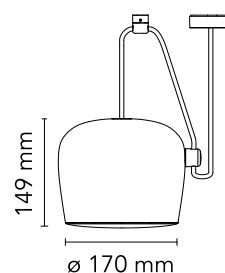

FLOS

■ F0095030 Black

Aim Small

Designed by Ronan & Erwan Bouroullec, 2014

12W - 725lm - 2700K - CRI> 90

Suspended light fitting. Body in varnished aluminium sheet, shade in photo-etched optical polycarbonate. Internal reflector in photo-etched PC. Directionable body. Powered directly from mains. The LED can be dimmed with a «Triac for Led» dimmer approved by Flos. Flos does not respond in case of wrong electrical connection system installations. The cable has a useful length of 9 metres and thus the lamp can be suspended 3 metres from the ceiling. Multiple rose with capacity to connect up to 5 Aim Small also available.

Are you a professional and your project needs consulting and support?

[BOOK AN APPOINTMENT](#)

Main specifications

EAN	8059607013526
Mounting	Suspension
Environment	Indoor dry location
Light source type	LED
LED type	LED Module
Power (W)	12
System flux (lm)	725

Physical

Colour	Black
Cord length (mm)	9000
Net weight (kg)	1.35
Package height (cm)	310
Package width (cm)	300
Package length (cm)	300
Package volume (m3)	0.03
IP internal	20

Download

[Mounting instructions](#) PDF

[Spare Parts](#) PDF

Photometric Files

[LDT / IES](#) LDT

Technical Drawings

[2D](#) ZIP

[3D](#) ZIP

[Bim](#) ZIP