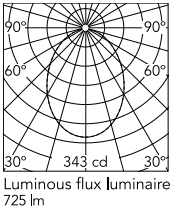

Schematic light drawing

Ecodesign and Energy Labelling

This product contains a light source of energy efficiency class F

Replaceable (LED only)
light source by a
professional

Photometric

Lighting type	Direct
Light distribution	Roto symmetric
CCT (K)	2700
CRI>	90

Electrical

Insulation class	II
Frequency (Hz)	50/60
Main voltage (Vac)	220-240
LED voltage Vf (Vdc)	null
Driver	Integrated
Dimmable	Yes
Dimming type	Mains Cut Dimming
Dimming interface	Remote Dimmable (Dimmer Not Included)
Batteries inside	No
Charging min time	No