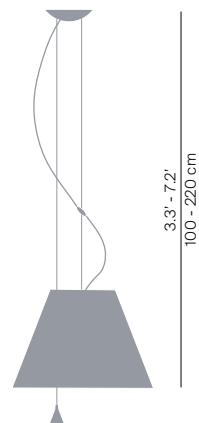

Description: Elegant and light, this lamp emits a pleasant warm light through a silk/screened polycarbonate shade. The lamp's height may be adjusted by means of a characteristic stainless steel counterweight.

D13 s.

weight 0,78 kg

D13 sa.s.

weight 0,96 Kg  
ceiling rose ø11,6cm - h. 3 cm