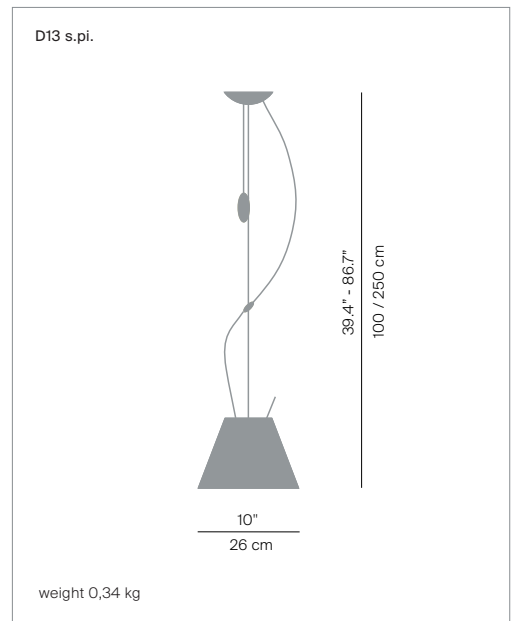

COSTANZINA

design Paolo Rizzatto

**LUCE
PLAN**

Type: Suspension

Light source: LED E14
42W HSGSA E14
12W FB E14 energy saver

EEL: A++/A+/A
EEL: D
EEL: A

Product use: Indoor

Materials: Interchangeable polycarbonate silkscreened shade, aluminium structure

Colors: Counterweight in white
Shade in white, comfort green, edgy pink, mistic white, soft skin, shaded stone, primary red, liquorice black, petroleum blue, smart yellow, concrete grey

Description: The coloured polycarbonate lampshade illuminates with character any room in which it is suspended. The lamp is turned on by means of a rod switch placed next to the source of light. The height is adjusted by means of a zamak counterweight

Certifications:

Awards: Part of the permanent Architecture and Design collection of MoMA, Museum of Modern Art, New York

Reference code: Structure
D13 s.pi. 1D13SNP00002 counterweight in white

Shade
D13pi/1/4 1D13=1P11N02 white

Mezzo Tono collection
D13pi/1/2 9D1331437737 comfort green
9D1331437724 edgy pink
9D1331437734 mistic white
9D1331437738 soft skin
9D1331437739 shaded stone

Radieuse collection
D13pi/1/2 9D1331437708 primary red
9D1331437701 liquorice black
9D1331437736 petroleum blue
9D1331437706 smart yellow
9D1331437705 concrete grey