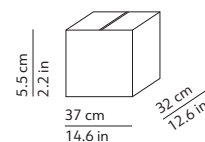

CODES AND DIMENSIONS / CODICI E DIMENSIONI

SHAKTI 200

KSA110BIEU
KCR110BIEU

PACKAGING / IMBALLO

Diffuser
Volume: 0.116 m³ / 4.110 ft³
Gross weight: 5.50 kg / 12.10 lbs

Base
Volume: 0.007 m³ / 0.230 ft³
Gross weight: 3.46 kg / 7.61 lbs

SHAKTI 250

KSA111BIEU

Diffuser
Volume: 0.174 m³ / 6.129 ft³
Gross weight: 6.88 kg / 15.14 lbs

Base
Volume: 0.008 m³ / 0.287 ft³
Gross weight: 4.84 kg / 10.65 lbs

MATERIALS AND FINISHINGS / MATERIALI E FINITURE