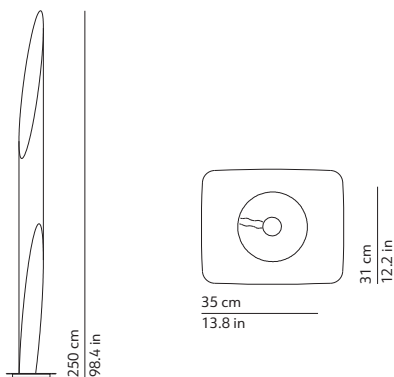

CODES AND DIMENSIONS / CODICI E DIMENSIONI

SHAKTI 200

KSA110BIEU
KCR110BIEU

PACKAGING / IMBALLO

Diffuser
Volume: 0.116 m³ / 4.110 ft³
Gross weight: 5.50 kg / 12.10 lbs

Base
Volume: 0.007 m³ / 0.230 ft³
Gross weight: 3.46 kg / 7.61 lbs

SHAKTI 250

KSA111BIEU

Diffuser
Volume: 0.174 m³ / 6.129 ft³
Gross weight: 6.88 kg / 15.14 lbs

Base
Volume: 0.008 m³ / 0.287 ft³
Gross weight: 4.84 kg / 10.65 lbs

MATERIALS AND FINISHINGS / MATERIALI E FINITURE