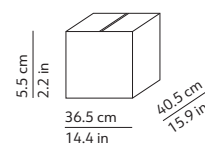

CODES AND DIMENSIONS / CODICI E DIMENSIONI

SHAKTI 200

KSA110BIEU
KCR110BIEU

PACKAGING / IMBALLO

Diffuser
Volume: 0.116 m³ / 4.110 ft³
Gross weight: 5.50 kg / 12.10 lbs

Base
Volume: 0.007 m³ / 0.230 ft³
Gross weight: 3.46 kg / 7.61 lbs

SHAKTI 250

KSA111BIEU

Diffuser
Volume: 0.174 m³ / 6.129 ft³
Gross weight: 6.88 kg / 15.14 lbs

Base
Volume: 0.008 m³ / 0.287 ft³
Gross weight: 4.84 kg / 10.65 lbs

MATERIALS AND FINISHINGS / MATERIALI E FINITURE