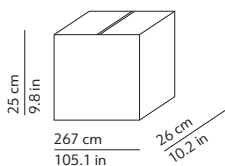

CODES AND DIMENSIONS / CODICI E DIMENSIONI

SHAKTI 200

KSA110BIEU
KCR110BIEU

PACKAGING / IMBALLO

Diffuser
Volume: 0.116 m³ / 4.110 ft³
Gross weight: 5.50 kg / 12.10 lbs

Base
Volume: 0.007 m³ / 0.230 ft³
Gross weight: 3.46 kg / 7.61 lbs

SHAKTI 250

KSA111BIEU

Diffuser
Volume: 0.174 m³ / 6.129 ft³
Gross weight: 6.88 kg / 15.14 lbs

Base
Volume: 0.008 m³ / 0.287 ft³
Gross weight: 4.84 kg / 10.65 lbs

MATERIALS AND FINISHINGS / MATERIALI E FINITURE