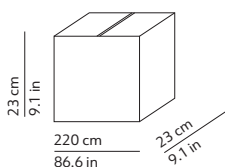

CODES AND DIMENSIONS / CODICI E DIMENSIONI

SHAKTI 200

KSA110BIEU
KCR110BIEU

PACKAGING / IMBALLO

Diffuser
Volume: 0.116 m³ / 4.110 ft³
Gross weight: 5.50 kg / 12.10 lbs

Base
Volume: 0.007 m³ / 0.230 ft³
Gross weight: 3.46 kg / 7.61 lbs

SHAKTI 250

KSA111BIEU

Diffuser
Volume: 0.174 m³ / 6.129 ft³
Gross weight: 6.88 kg / 15.14 lbs

Base
Volume: 0.008 m³ / 0.287 ft³
Gross weight: 4.84 kg / 10.65 lbs

MATERIALS AND FINISHINGS / MATERIALI E FINITURE