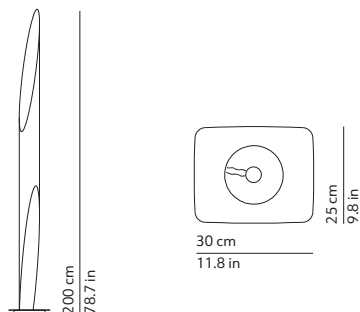

CODES AND DIMENSIONS / CODICI E DIMENSIONI

SHAKTI 200

KSA110BIEU
KCR110BIEU

PACKAGING / IMBALLO

Diffuser
Volume: 0.116 m³ / 4.110 ft³
Gross weight: 5.50 kg / 12.10 lbs

Base
Volume: 0.007 m³ / 0.230 ft³
Gross weight: 3.46 kg / 7.61 lbs

SHAKTI 250

KSA111BIEU

Diffuser
Volume: 0.174 m³ / 6.129 ft³
Gross weight: 6.88 kg / 15.14 lbs

Base
Volume: 0.008 m³ / 0.287 ft³
Gross weight: 4.84 kg / 10.65 lbs

MATERIALS AND FINISHINGS / MATERIALI E FINITURE