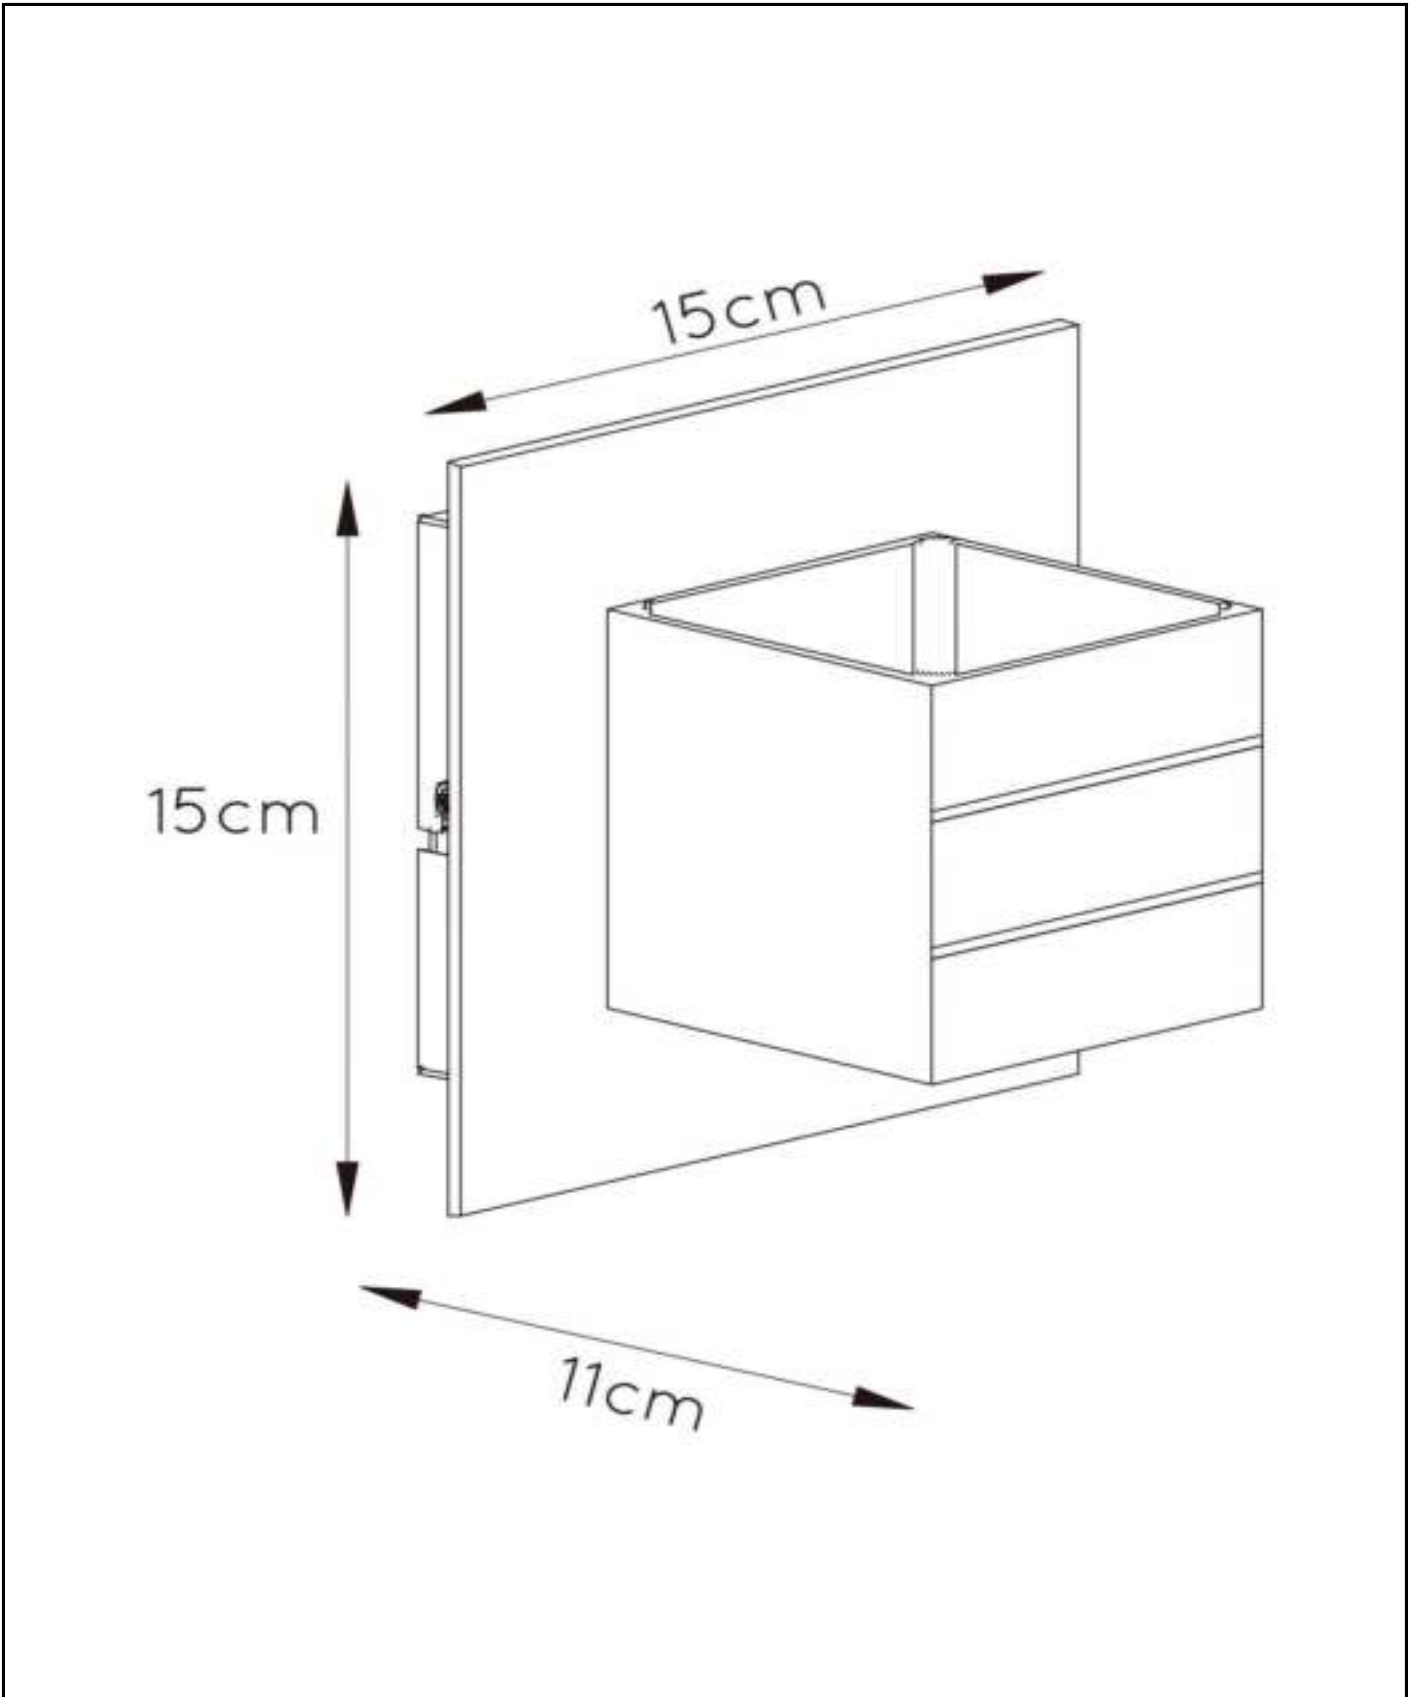

LUCIDE

Item number: 17282/ 11/ 12
EAN code: 54 112 12173676

BOK

**RECOMMENDED LUCIDE
LIGHT SOURCE**

49026/03/31
Dimmable: Yes
Included: No

General

Dimensions LxW xH: 15cm x 11cm x 15cm
Main material: Aluminum
Color: Satin Chrome
Style: Modern
Shape: Square
Weight: 0,70 kg
Warranty: 2 Years

Specifications

Dimmable: Yes
Light direction: Uplight & Downlight
Adjustable in height: Not In Height Adjustable
Directional: Not Directional
Cable: No Cable On Product
Sensor: Without Sensor
Control: Light Switch Control
Power supply: Adapter/Power Grid
IP-Class: 20
Electric Class: 1
Number of light sources: 1
Lamp socket: G9
Wattage: 1x 40W
Power requirements: 220-240V~50Hz

For more specifications of this product please visit
www.lucide.com

BOK

Item number: 17282/ 11/ 12
EAN code: 54 112 12173676

For more specifications or dimensions of this product please visit www.lucide.com