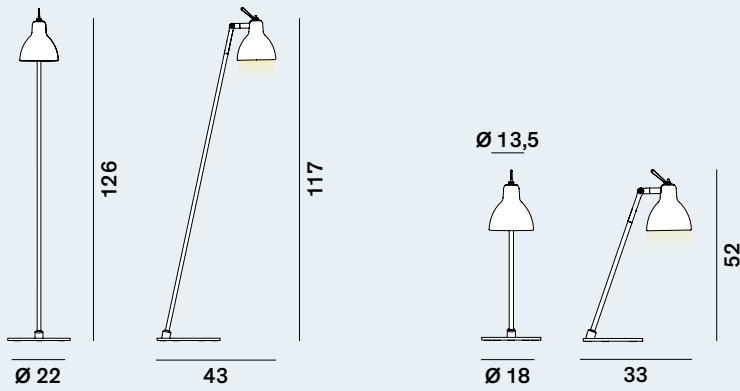

Ø 10

Ø 13,5

Catalogue

Diffuser (glass)

Coloured cable (H5)

Luxy: Floor / Table

cod: F0 Glam, T0 Glam

Light Source

E14 LED

Ø 13,5

Luxy: Ceiling-Wall / Ceiling / Suspension

cod: H0 Glam, H5 Glam

Light Source

E14 LED

Ø 10

Ø 13,5