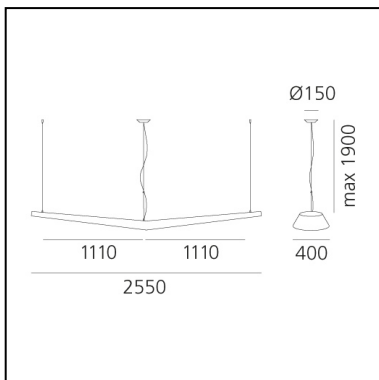

Mouette Symmetric 2500 - Cable length 1900mm - Undimmable

Wilmotte & Industries

IP40/20   EAC

LUMINAIRE

- Power Supply: **Elektronisch Integriert**
- Watt: **135W**
- Spannung (V): **220V-240V**
- Lichtstrom (lm): **12215lm**
- CCT: **3000K**
- Efficiency: **80%**
- Efficacy: **90.48lm/W**
- CRI: **80**

BESCHREIBUNG

Single pendant with diffused lighting using 54W T16 fluorescent lamps and 105 W LED. Solid opaline diffuser in moulded polypropylene. The upper part has an opening for easy installation and maintainance. Luminaire comes complete with 1900mm or 5900mm long quick-adjustment steel suspension cables, ceiling plate and power cable. All the light sources are included (3000K).

DIMENSION

- Länge: **cm 255**
- Max Höhe von der Decke: **cm 190**
- Gewicht: **kg 8.5**
- Widerstand: **N.D.**
- Glühdrahttest: **750°**

INKLUSIVE LICHTQUELLEN

- Kategorie: **Led**
- Anzahl: **1**
- Watt: **105W**
- Farbtemperatur(K): **3000K**