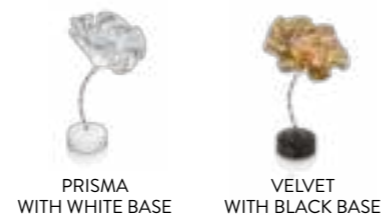

PRODUCT / PRODOTTO	DIMENSIONS / MISURE	COLOUR/COLORE	CODE / CODICE
TABLE LAMP LED: 1.3 W dimmable LED – 150 Lumen 2700 Kelvin - Rechargeable Li-ion Polymer Cell 3.7 Vdc 2500 mAh Charge 5 Vdc 1 A Battery duration: at max. intensity around 6,5 hours duration, at min. intensity around 60 hours duration With: USB/ DC plug included Magnetic base and complementary anchor Made of: Lentiflex® / Copper wires Weight: net Kg 0,2 - gross Kg 0,6 Package: 19 x 19 x h 35 cm	26 cm (10") 15 cm (5 - 3/4") COMPLEMENTARY ANCHOR FOR WALL - RAL 9016 WHITE 7,3 cm (3") 0,1 cm (0,039")	☐ PRISMA ☒ VELVET	LAF97TAVB000LE000 LAF97TAVB000LCY00
ADDITIONAL LARGE MAGNETIC ANCHOR DISC RAL 9016 WHITE To be placed under a tablecloth or other fabric covering	14 cm (5 - 1/2") 0,1 cm (0,039")	☐ WHITE	ACC00TAV0003W_LAF
USB MULTICHARGER STATION 20 PORTS With: 20 USB, wire 1,50 m fan automatic heat dissipation Weight: net Kg 0,49 - gross Kg 0,53 Package: 15,5 x 15,5 x h. 7cm	6,5 (2-1/2") 14 cm (5 - 1/2") 7 cm (2-3/4")		ACC00CHAP020_000

PRODUCT / PRODOTTO	DIMENSIONS / MISURE	COLOUR/COLORE	CODE / CODICE
LAFLEUR APPLIQUE Bulbs: 1 X 3W G4 Dimmable LED Bulbs Power Supply: 110~220Vac / 12 Vdc Dimmable with Triac With: Bulb included (450 lmn - 2900 / 3000 K) Made of: Lentiflex® / Copper Wires and Painted iron structure Additional dimming system Dali, Bluetooth, Casambi, upon request Weight: net Kg 0,6 - gross Kg 1,2 Package: 27 x 27,5 x h. 25 cm	about/circa 18 cm (about 7") about/circa 16 cm (about 6") 14 cm (5 - 1/2") 12 cm (4 - 3/4") about/circa 22 cm (about 8 - 1/2") Stated dimension may vary by several cm/inches as the the blossom-decor is handcrafted L'ingombro dichiarato potrebbe variare di qualche cm/inches poiché la corolla- diffusore realizzata a mano	☐ PRISMA ☒ VELVET	LAF97APP0000LE000 LAF97APP0000LE000

LAFLEUR ENTIRE COLLECTION