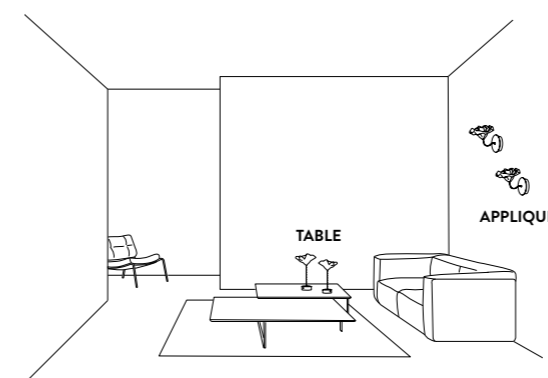

FINISHES

LAFLEUR ENTIRE COLLECTION