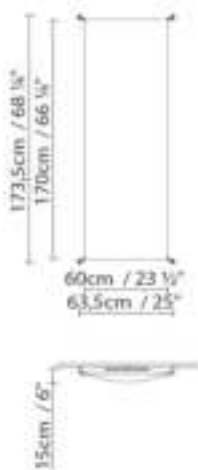

VEROCA 3 (G13)