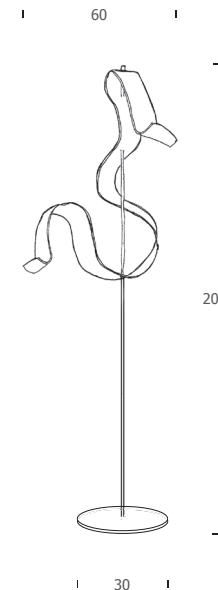

Floor lamp
in hand-made
polished aluminium cm 205X60X40

Central rod in chromed steel cm 200

Chromed steel base Ø cm 35X1

Weight kg 8,7

Double switch:

2 strips 36 led 6W 24V

1 led COB
10W - max 250mA
1100 Lm emitted
3000°K - CRI>85
2 power supplies included

2700°K on request

AVAILABLE FINISHING

embossed white	B	
embossed black	N	
metallic anthracite	MA	
coffee	CA	
purple red	PR	
gold leaf	TO	
silver leaf	TA	
copper leaf	TR	
bronze leaf	TB	
gold leaf/white	TO/B	
silver leaf/white	TA/B	
copper leaf/white	TR/B	
bronze leaf/white	TB/B	
gold leaf/black	TO/N	
silver leaf/black	TA/N	
copper leaf/black	TR/N	
bronze leaf/black	TB/N	
gold leaf/metallic anthracite	TO/MA	
silver leaf/metallic anthracite	TA/MA	
copper leaf/metallic anthracite	TR/MA	
bronze leaf/metallic anthracite	TB/MA	
gold leaf/coffee	TO/CA	
silver leaf/coffee	TA/CA	
copper leaf/coffee	TR/CA	
bronze leaf/coffee	TB/CA	
gold leaf/purple red	TO/PR	
silver leaf/purple red	TA/PR	
copper leaf/purple red	TR/PR	
bronze leaf/purple red	TB/PR	