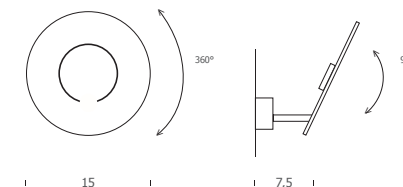

BUCHI ZERO

BUCHI ZERO p/pl 15

Wall/ceiling lamp
in polished steel Ø cm 15X7,5

Steel base Ø cm 5,5X2

Spread cm 7,5

Weight kg 0,37

Led module
16W - 230V
1800 Lm emitted
3000°K - CRI>85
Dimmable

2700°K on request

BUCHI ZERO p/pl 20

Wall/ceiling lamp
in polished steel Ø cm 20X8

Steel base Ø cm 7X2

Spread cm 8

Weight kg 0,57

Led module
16W - 230V
1800 Lm emitted
3000°K - CRI>85
Dimmable

2700°K on request

AVAILABLE FINISHINGS