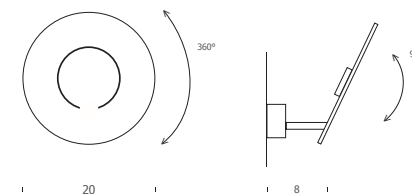

BUCHI ZERO

BUCHI ZERO p/pl 15

Wall/ceiling lamp
in polished steel Ø cm 15X7,5

Steel base Ø cm 5,5X2

Spread cm 7,5

Weight kg 0,37

Led module
16W - 230V
1800 Lm emitted
3000°K - CRI>85
Dimmable

2700°K on request

BUCHI ZERO p/pl 20

Wall/ceiling lamp
in polished steel Ø cm 20X8

Steel base Ø cm 7X2

Spread cm 8

Weight kg 0,57

Led module
16W - 230V
1800 Lm emitted
3000°K - CRI>85
Dimmable

2700°K on request

AVAILABLE FINISHINGS