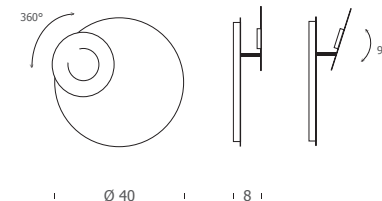

Datasheet

DOPPIOZERO 25

Wall/ceiling lamp
in polished steel Ø cm 25X8

Spread cm 8

Weight kg 1,5

1 led COB
16W - max 500mA
2900 Lm emitted
3000°K - CRI>85
Phase cut dimmable
power supply included

2700°K and other dimming
ways on request

Ø 25

8

DOPPIOZERO 30

Wall/ceiling lamp
in polished steel Ø cm 30X8

Spread cm 8

Weight kg 1,8

1 led COB
16W - max 500mA
2900 Lm emitted
3000°K - CRI>85
Phase cut dimmable
power supply included

2700°K and other dimming
ways on request

Ø 30

8

DOPPIOZERO 40

Wall/ceiling lamp
in polished steel Ø cm 40X8

Spread cm 8

Weight kg 1,8

1 led COB
16W - max 500mA
2900 Lm emitted
3000°K - CRI>85
Phase cut dimmable
power supply included

2700°K and other dimming
ways on request