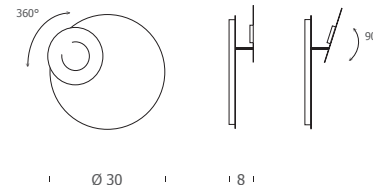

Datasheet

DOPPIOZERO 25

Wall/ceiling lamp
in polished steel Ø cm 25X8

Spread cm 8

Weight kg 1,5

1 led COB
16W - max 500mA
2900 Lm emitted
3000°K - CRI>85
Phase cut dimmable
power supply included

2700°K and other dimming
ways on request

Ø 25

8

DOPPIOZERO 30

Wall/ceiling lamp
in polished steel Ø cm 30X8

Spread cm 8

Weight kg 1,8

1 led COB
16W - max 500mA
2900 Lm emitted
3000°K - CRI>85
Phase cut dimmable
power supply included

2700°K and other dimming
ways on request

Ø 30

8

DOPPIOZERO 40

Wall/ceiling lamp
in polished steel Ø cm 40X8

Spread cm 8

Weight kg 1,8

1 led COB
16W - max 500mA
2900 Lm emitted
3000°K - CRI>85
Phase cut dimmable
power supply included

2700°K and other dimming
ways on request