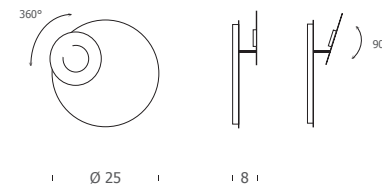

Datasheet

DOPPIOZERO 25

Wall/ceiling lamp
in polished steel Ø cm 25X8

Spread cm 8

Weight kg 1,5

1 led COB
16W - max 500mA
2900 Lm emitted
3000°K - CRI>85
Phase cut dimmable
power supply included

2700°K and other dimming
ways on request

Ø 25

8

DOPPIOZERO 30

Wall/ceiling lamp
in polished steel Ø cm 30X8

Spread cm 8

Weight kg 1,8

1 led COB
16W - max 500mA
2900 Lm emitted
3000°K - CRI>85
Phase cut dimmable
power supply included

2700°K and other dimming
ways on request

Ø 30

8

DOPPIOZERO 40

Wall/ceiling lamp
in polished steel Ø cm 40X8

Spread cm 8

Weight kg 1,8

1 led COB
16W - max 500mA
2900 Lm emitted
3000°K - CRI>85
Phase cut dimmable
power supply included

2700°K and other dimming
ways on request

Ø 40

8

DOPPIOZERO