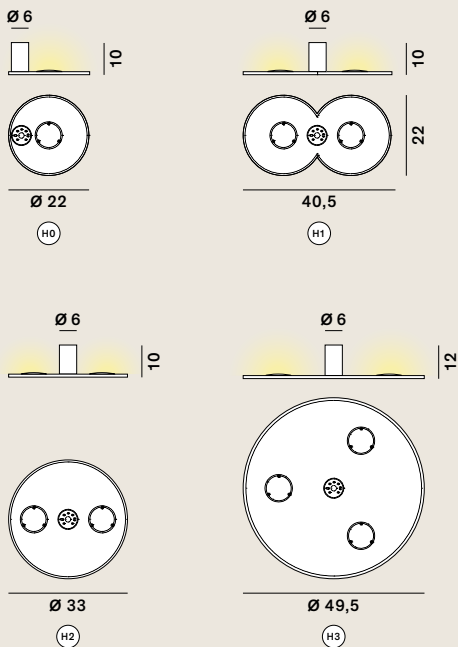

Collide: Ceiling / Wall

cod: H0, H1, H2, H3

Light Source	ACRICHE HV LED
Power (H0)	17 Watt
Power (H1) (H2)	34 Watt
Power (H3)	51 Watt
Kelvin	2.700, 3.000
Dimmer	phase
Lumen (H0)	1.700
Lumen (H1) (H2)	3.400
Lumen (H3)	5.100
CRI	92
Class	A+