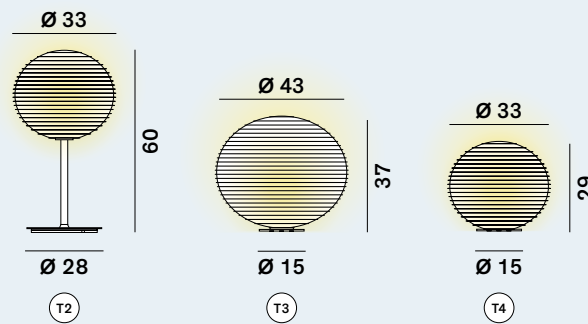

Flow Glass: Suspension / Ceiling

cod: H1, H2, H3, H4

Light Source

E27 LED

Flow: Floor / Table

cod: F1, F2, T2, T3, T4

Light Source

E27 LED dimm.

Dimmer (F1) (F2)

touch

Dimmer (T2) (T3) (T4)

cord

Catalogue

63

White
(matt)