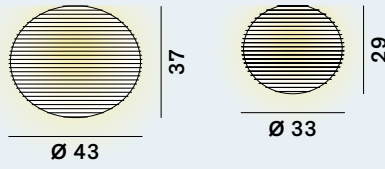

Flow Glass: Suspension / Ceiling

cod: H1, H2, H3, H4

Light Source

E27 LED

Flow: Floor / Table

cod: F1, F2, T2, T3, T4

Light Source

E27 LED dimm.