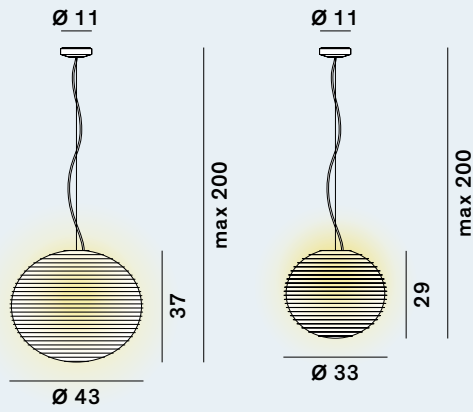

Flow Glass: Suspension / Ceiling

cod: H1, H2, H3, H4

Light Source

E27 LED

Flow: Floor / Table

cod: F1, F2, T2, T3, T4

Light Source

E27 LED dimm.

Dimmer (F1) (F2)

touch

Dimmer (T2) (T3) (T4)

cord

Catalogue

63

White
(matt)