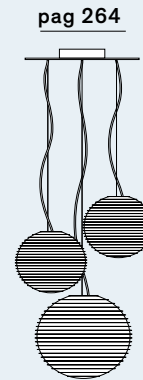

Flow Glass: Suspension / Ceiling

cod: H1, H2, H3, H4

Light Source

E27 LED

Flow: Floor / Table

cod: F1, F2, T2, T3, T4

Light Source

E27 LED dimm.

Dimmer (F1) (F2)

touch

Dimmer (T2) (T3) (T4)

cord

Catalogue

63

White
(matt)