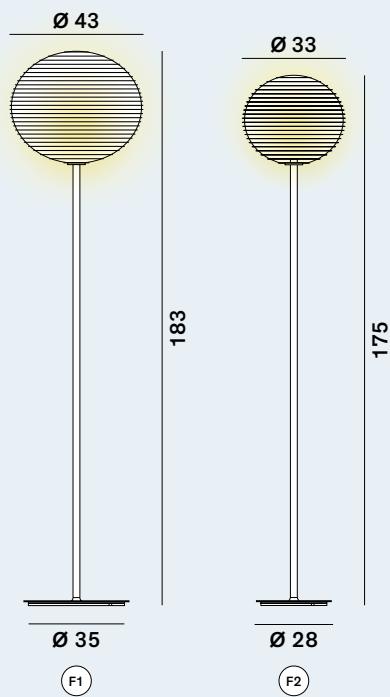

Flow Glass: Suspension / Ceiling

cod: H1, H2, H3, H4

Light Source

E27 LED

Flow: Floor / Table

cod: F1, F2, T2, T3, T4

Light Source

E27 LED dimm.

Dimmer (F1) (F2)

touch

Dimmer (T2) (T3) (T4)

cord

Catalogue

63

White
(matt)