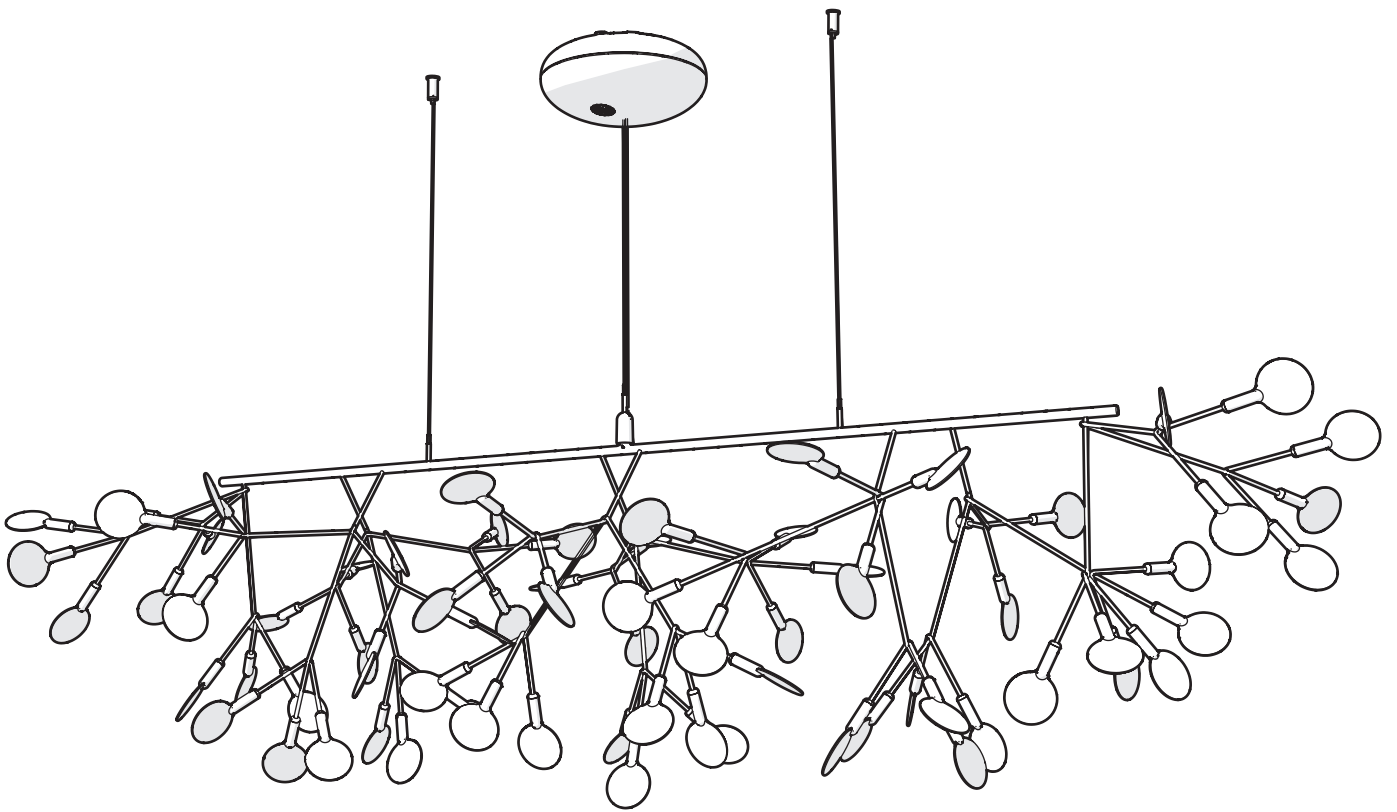

m o o o i

Heracleum Linear

CE

visit www.mooui.com for more information about the collection

m o o o i

Heracleum Linear

1

PLEASE HANDLE THIS PRODUCT WITH CARE. NEVER PLACE THE LAMP ON THE GROUND. THIS MAY DAMAGE THE PRODUCT.

请小心使用本产品. 切勿将灯放在地面上. 这可能会损坏产品.

NOT INCLUDED
不包含

2

3

m o o o i

Heracleum Linear

4

1