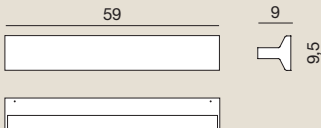

Ipe: Wall

cod: W1

up and down

Light Source	MID POWER LED
Power	16 Watt
Kelvin	2.700, 3.000
Dimmer	phase
Lumen	1.320
CRI	90

Class **A / A+ / A++**

Ipe: Wall

cod: W2

up and down

Light Source	MID POWER LED
Power	29 Watt
Kelvin	2.700, 3.000
Dimmer	phase, push, dali
Lumen	2.650
CRI	90

Class **A / A+ / A++**

Ipe: Wall

cod: W3

up and down

Light Source	MID POWER LED
Power	39 Watt
Kelvin	2.700, 3.000
Dimmer	push, dali
Lumen	3.300
CRI	90

Class **A / A+ / A++**

Ipe: Wall

cod: W4

up and down

Light Source	MID POWER LED
Power	39 Watt
Kelvin	2.700, 3.000
Dimmer	push, dali
Lumen	3.300
CRI	90

Class **A / A+ / A++**

Catalogue

Satin Collection (upon request)