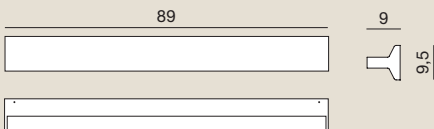

Light Source	MID POWER LED
Power	29 Watt
Kelvin	2.700, 3.000
Dimmer	phase, push, dali
Lumen	2.650
CRI	90

Class **A / A+ / A++**

Ipe: Wall

cod: W3

up and down

Light Source	MID POWER LED
Power	39 Watt
Kelvin	2.700, 3.000
Dimmer	push, dali
Lumen	3.300
CRI	90

Class **A / A+ / A++**

Ipe: Wall

cod: W4

up and down

Light Source	MID POWER LED
Power	39 Watt
Kelvin	2.700, 3.000
Dimmer	push, dali
Lumen	3.300
CRI	90

Class **A / A+ / A++**

Catalogue

Satin Collection (upon request)