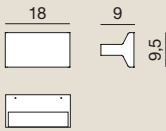

Ipe: Wall

cod: W1

up and down

Light Source	MID POWER LED
Power	16 Watt
Kelvin	2.700, 3.000
Dimmer	phase
Lumen	1.320
CRI	90

Class **A / A+ / A++**

Ipe: Wall

cod: W2

up and down

Light Source	MID POWER LED
Power	29 Watt
Kelvin	2.700, 3.000
Dimmer	phase, push, dali
Lumen	2.650
CRI	90

Class **A / A+ / A++**

Ipe: Wall

cod: W3

up and down

Light Source	MID POWER LED
Power	39 Watt
Kelvin	2.700, 3.000
Dimmer	push, dali
Lumen	3.300
CRI	90

Class **A / A+ / A++**

Ipe: Wall

cod: W4

up and down

Light Source	MID POWER LED
Power	39 Watt
Kelvin	2.700, 3.000
Dimmer	push, dali
Lumen	3.300
CRI	90

Class **A / A+ / A++**

Catalogue

Satin Collection (upon request)