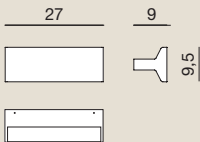

Ipe: Wall

cod: W1

up and down

Light Source	MID POWER LED
Power	16 Watt
Kelvin	2.700, 3.000
Dimmer	phase
Lumen	1.320
CRI	90

Class **A / A+ / A++**

Ipe: Wall

cod: W2

up and down

Light Source	MID POWER LED
Power	29 Watt
Kelvin	2.700, 3.000
Dimmer	phase, push, dali
Lumen	2.650
CRI	90

Class **A / A+ / A++**

Ipe: Wall

cod: W3

up and down

Light Source	MID POWER LED
Power	39 Watt
Kelvin	2.700, 3.000
Dimmer	push, dali
Lumen	3.300
CRI	90

Class **A / A+ / A++**

Ipe: Wall

cod: W4

up and down

Light Source	MID POWER LED
Power	39 Watt
Kelvin	2.700, 3.000
Dimmer	push, dali
Lumen	3.300
CRI	90

Class **A / A+ / A++**

Catalogue

Satin Collection (upon request)