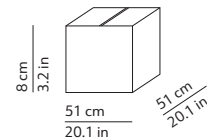

### CODES AND DIMENSIONS / CODICI E DIMENSIONI

K048133BIEU  
K048133NEEU

### PACKAGING / IMBALLO

Structure  
 Volume: 0.080 m<sup>3</sup> / 2.831 ft<sup>3</sup>  
 Gross weight: 6.92 kg / 15.22 lbs

Base  
 Volume: 0.021 m<sup>3</sup> / 0.735 ft<sup>3</sup>  
 Gross weight: 7.52 kg / 16.54 lbs