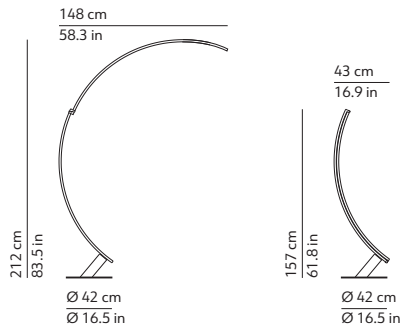

### PACKAGING / IMBALLO

Structure  
 Volume: 0.080 m<sup>3</sup> / 2.831 ft<sup>3</sup>  
 Gross weight: 6.92 kg / 15.22 lbs

Base  
 Volume: 0.021 m<sup>3</sup> / 0.735 ft<sup>3</sup>  
 Gross weight: 7.52 kg / 16.54 lbs