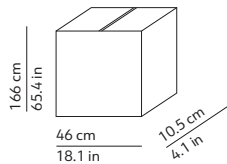

### CODES AND DIMENSIONS / CODICI E DIMENSIONI

K048133BIEU  
K048133NEEU

### PACKAGING / IMBALLO

Structure  
 Volume: 0.080 m<sup>3</sup> / 2.831 ft<sup>3</sup>  
 Gross weight: 6.92 kg / 15.22 lbs

Base  
 Volume: 0.021 m<sup>3</sup> / 0.735 ft<sup>3</sup>  
 Gross weight: 7.52 kg / 16.54 lbs