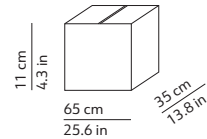

### CODES AND DIMENSIONS / CODICI E DIMENSIONI

K503420GL / K503420GL30  
K503420SL / K503420SL30  
K503420GC / K503420GC30  
K503420SC / K503420SC30  
K503420GR / K503420GR30  
K503420SR / K503420SR30

### PACKAGING / IMBALLO

Diffuser  
Volume: 0.051 m<sup>3</sup> / 1.790 ft<sup>3</sup>  
Gross weight: 4.20 kg / 9.26 lbs

Structure  
Volume: 0.025 m<sup>3</sup> / 0.884 ft<sup>3</sup>  
Gross weight: 1.50 kg / 3.31 lbs