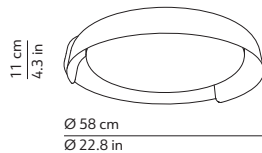

### CODES AND DIMENSIONS / CODICI E DIMENSIONI

K503420GL / K503420GL30  
K503420SL / K503420SL30  
K503420GC / K503420GC30  
K503420SC / K503420SC30  
K503420GR / K503420GR30  
K503420SR / K503420SR30

### PACKAGING / IMBALLO

Diffuser  
Volume: 0.051 m<sup>3</sup> / 1.790 ft<sup>3</sup>  
Gross weight: 4.20 kg / 9.26 lbs

Structure  
Volume: 0.025 m<sup>3</sup> / 0.884 ft<sup>3</sup>  
Gross weight: 1.50 kg / 3.31 lbs