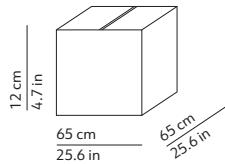

### CODES AND DIMENSIONS / CODICI E DIMENSIONI

K503420GL / K503420GL30  
K503420SL / K503420SL30  
K503420GC / K503420GC30  
K503420SC / K503420SC30  
K503420GR / K503420GR30  
K503420SR / K503420SR30

### PACKAGING / IMBALLO

Diffuser  
Volume: 0.051 m<sup>3</sup> / 1.790 ft<sup>3</sup>  
Gross weight: 4.20 kg / 9.26 lbs

Structure  
Volume: 0.025 m<sup>3</sup> / 0.884 ft<sup>3</sup>  
Gross weight: 1.50 kg / 3.31 lbs