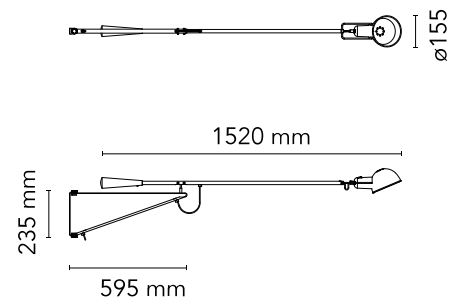

FLOS

A0320099 Chromatica

265 Small

Designed by Paolo Rizzatto, 1973

Halogen - 75W

Wall lamp providing direct light. Painted steel adjustable arm and reflector. Chrome-plated brass reflector support. Cast iron tapered counterweight. Painted steel wall fixture.

Are you a professional and your project needs consulting and support?

[BOOK AN APPOINTMENT](#)

Main specifications

EAN	8059607047309
Mounting	Wall
Environment	Indoor dry location
Light source type	Bulb
Lamp category	Halogen
Lamp holder	E27
Ilcos	HSGSA
Number of heads	1
Power (W)	75

Physical

Colour	Chromatica
Cord length (mm)	2030
Net weight (kg)	5
Package volume (m3)	0.09
IP	20

Photometric

Lighting type	Direct
Light distribution	Asymmetric

Electrical

Insulation class	II
Frequency (Hz)	50/60
Main voltage (Vac)	220-250
Dimmable	No
Dimming interface	Switch Integrated (Not Dimmable)
Cord length (mm)	2030
Plug type	Type C
Batteries inside	No
Charging min time	No