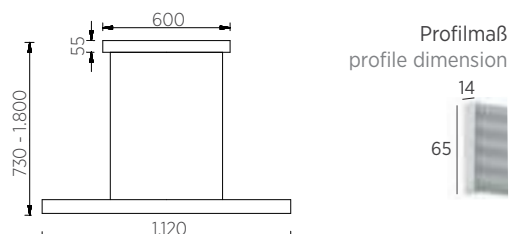

Info | info

siehe Einleitungseite | see introduction page