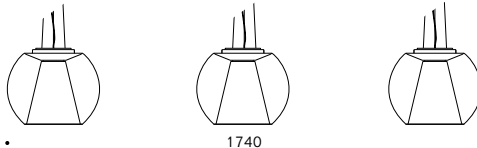

Abbildung figure	Beschreibung description	Art.-Nr. art.-no.
●	gebürstet brushed	BP1001
●	poliert polished	BP1002
●	schwarz black	BP1009
○	weiß white	BP1010

DRAFT Suspension Rope M

Maße measurements

CURLING DRAFT DRUM Suspension Rope M	
CURLING Suspension Rope M	
DRAFT Suspension Rope M	
DRUM Suspension Rope M long	
DRUM Suspension Tube M short	
REEF Suspension 1	

BALDACHINPROFIL 3 / CANOPY PROFILE 3

Material Aluminium gebürstet oder poliert, schwarz oder weiß lackiert
material aluminium brushed or polished, black or white coated

Passend für CAVITY Suspension L; CURLING Suspension Rope/Tube S, M, L;
Suitable for DRAFT Suspension Rope/Tube S, M; DRUM Suspension Rope/Tube S, M; REEF Suspension 1

Abbildung figure	Beschreibung description	Art.-Nr. art.-no.
	gebürstet brushed	BP1004
	poliert polished	BP1005
	schwarz black	BP1013
	weiß white	BP1014

Maße
measurements

CURLING
DRAFT
DRUM
Suspension
Rope M

CURLING Suspension Rope M

DRAFT Suspension Rope M

DRUM Suspension Rope M long

DRUM Suspension Tube M short

REEF Suspension 1

CAVITY Suspension L

CURLING / DRAFT / DRUM
Suspension Tube / Rope M

REEF Suspension