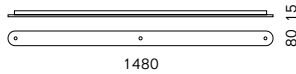

BALDACHINPROFIL 3 / CANOPY PROFILE 3