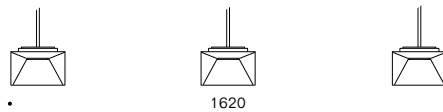

Abbildung figure	Beschreibung description	Art.-Nr. art.-no.
	gebürstet brushed	BP1004
	poliert polished	BP1005
	schwarz black	BP1013
	weiß white	BP1014

Maße
measurements

CURLING
DRAFT
DRUM
Suspension
Rope M

CURLING Suspension Rope M

DRAFT Suspension Rope M

DRUM Suspension Rope M long

DRUM Suspension Tube M short

REEF Suspension 1

CAVITY Suspension L

CURLING / DRAFT / DRUM
Suspension Tube / Rope M

REEF Suspension