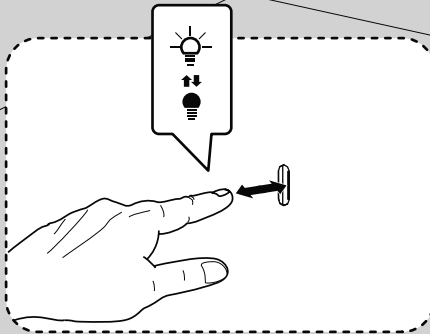

## Ilio Mini App

design  
E. Gismondi

i

Artemide App  
Quick Starting Guide

For USA and Canada only

i

i

GET IT ON  
Google Play