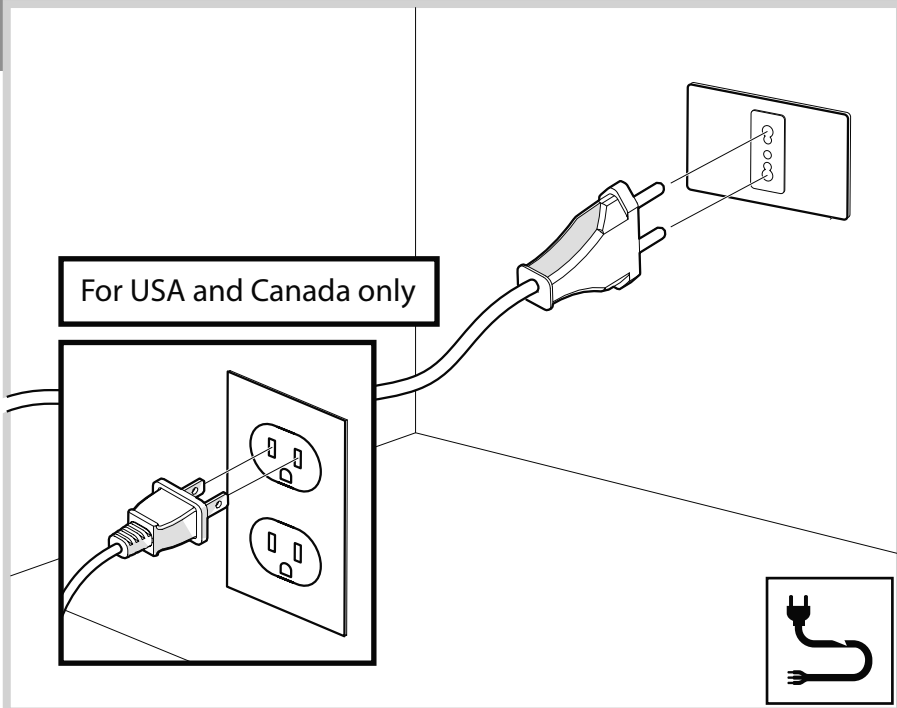

## Ilio Mini App

design  
E. Gismondi

i

Artemide App  
Quick Starting Guide

For USA and Canada only

i

i

GET IT ON  
Google Play