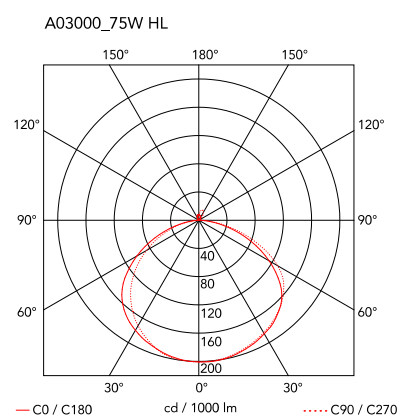

Optical

Lighting Type	Direct
Lighting distribution	Asymmetric
Cold Beam Lighting	No
Extreme Cut off	No