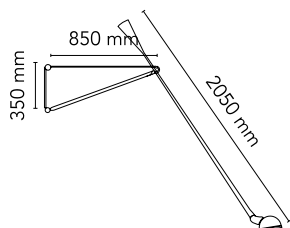

265

Designed by Paolo Rizzato

Wall lamp providing direct light. Painted steel adjustable arm and reflector. Chrome-plated brass reflector support. Cast iron tapered counterweight. Painted steel wall fixture.

Main specifications

Mounting Environment	Wall Indoor dry location	Iicos	HSGSA
Light source type	Bulb	Dimmable	No
Lamp category	Halogen	Autoprotected Lamp	Yes
Lamp holder	E27	Number of heads	1
		Source Power (W)	75

Optical

Lighting Type	Direct
Lighting distribution	Asymmetric
Cold Beam Lighting	No
Extreme Cut off	No

Electrical

Insulation class	II	Dimming Interface	Switch
Frequency (Hz)	50/60		Integrated (Not Dimmable)
Main Voltage (Vac)	220-250	Cord length (mm)	2030
Dimmable	No	Plug Type	Type C
Batteries Inside	No	Charging Min Time	No

Physical

Net weight (kg)	5.7
Gross weight (kg)	12.57
IP	20
IP external	20