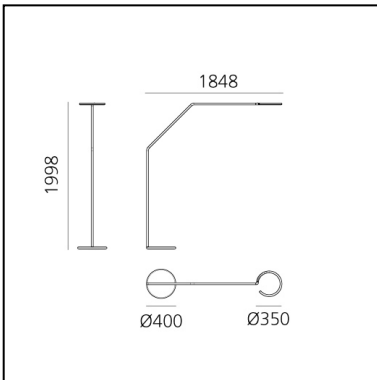

## LUMINAIRE

- Watt: **35W**
- Delivered lumens output: **2639lm**
- CCT: **3000K**
- Efficiency: **48%**
- Efficacy: **75.41lm/W**
- CRI: **90**

## DESCRIPTION

Vine Light is a pure and balanced line that reaches great freedom of movement with only two joints, leaving users free to define their own light with a simple gesture.

An unbroken section, measuring only 16 mm for the small versions and 25 mm for the big ones (floor, wall), shapes the structure and houses all the opto-electronic and mechanical elements.

## DIMENSIONS

- Length: **cm 184.8**
- Height: **cm 199.8**
- Base Diameter: **cm 40**