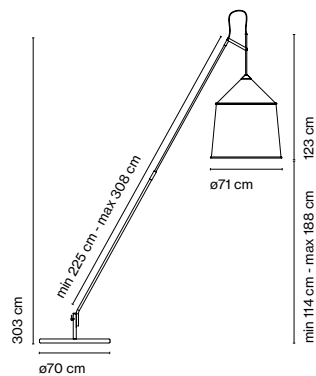

Jaima P307 + Shade 71

Jaima P207 + Shade 43

Light Source:
LED COB 230 VAC 15W
2700K CRI90 1022lm
Luminaire:
230VAC TRIAC 15W 528lm

Jaima P307 + Shade 54

Light Source:
LED COB 230VAC 15W
2700K CRI90 1022lm
Luminaire:
230VAC TRIAC 15W 513lm

Jaima P307 + Shade 71

Light Source:
LED COB 230VAC 15W
2700K CRI90 1022lm
Luminaire:
230VAC TRIAC 15W 530lm

Black electrical cord

Watch the video
info@marset.com
www.marset.com

Shade made of textielene with the inner part always in white. Stainless steel structure in lacquered grey.

- Blue
- Beige
- Grey
- Green (Only available for Jaima 71)

- [Download](#) Assembly instructions
- [Download](#) 2D
- [Download](#) 3D