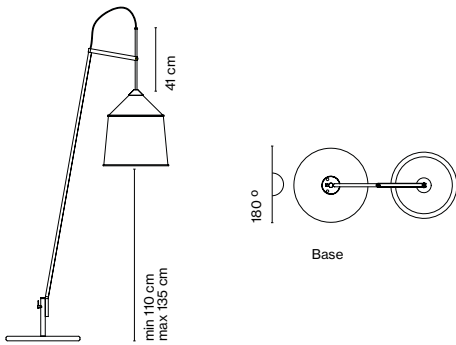

Range of positions

Jaima P207 with shade 43