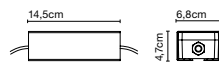

Dimmer Casambi IP65

ABS case with powder-coated aluminum trim. Bluetooth smart wireless trailing edge dimmer that adjusts light intensity or switches the lamp ON/OFF. Available in Android or iOS with the app Casambi.