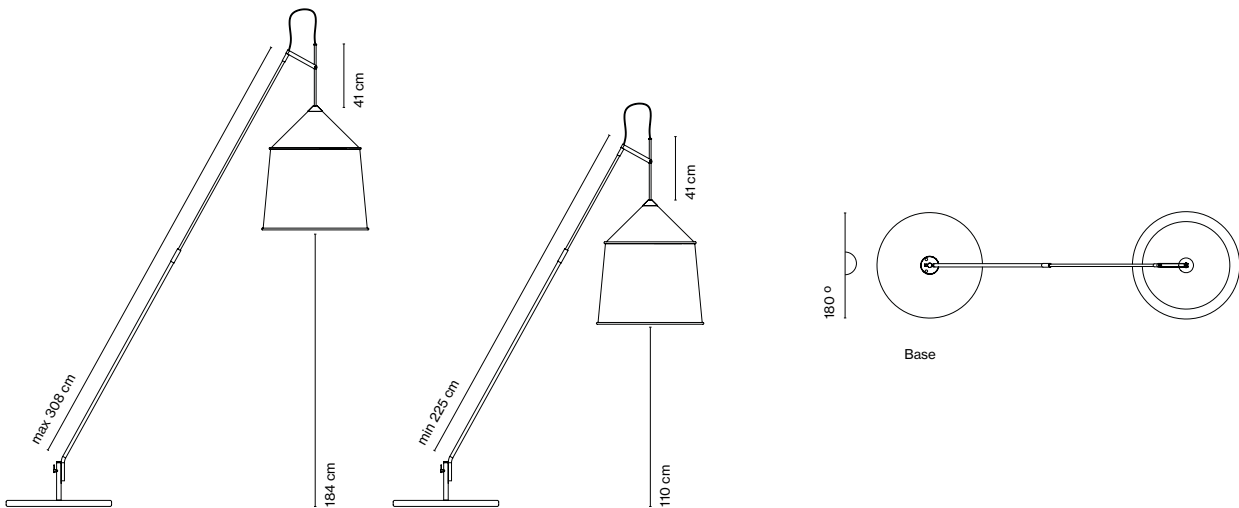

Jaima P307 + Shade 71

Light Source:
LED COB 230VAC 15W
2700K CRI90 1022lm
Luminaire:
230VAC TRIAC 15W 530lm

Black electrical cord

Watch the video
info@marset.com
www.marset.com

Shade made of textielene with the inner part always in white. Stainless steel structure in lacquered grey.

Range of positions

Jaima P207 with shade 43

Jaima P307 extensible with shade 54

Jaima P307 extensible with shade 71

Base

Floor support

Wall bracket

Shade finishes