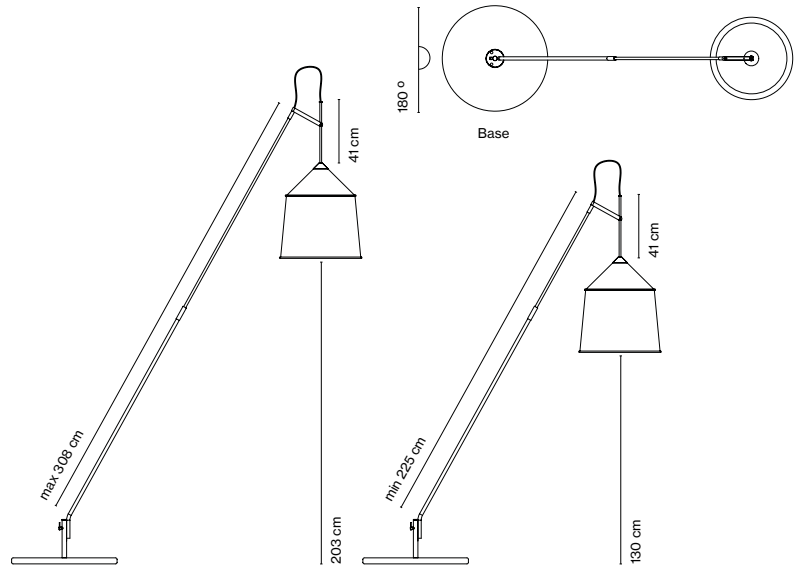

Jaima P307 extensible with shade 54