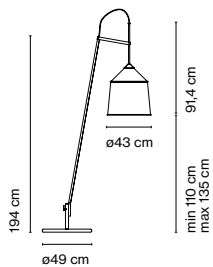

Jaima P307 + Shade 54