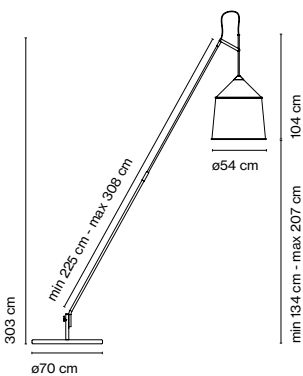

Dimmer Casambi IP65

ABS case with powder-coated aluminum trim. Bluetooth smart wireless trailing edge dimmer that adjusts light intensity or switches the lamp ON/OFF. Available in Android or iOS with the app Casambi.