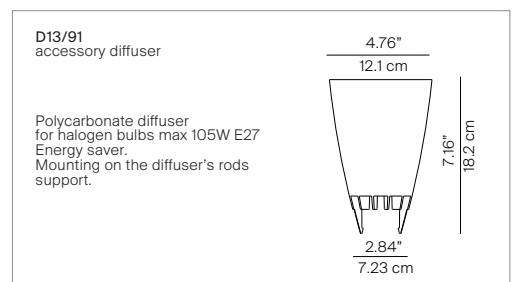

Insulation class:

Awards: Concours de la Creation Artistique SIL/Paris, Lampe d'Argent, 1988

Reference code:	Structure		
D13 c	1D13N=00C020A	alu / white	
D13	1D13N=000020	alu	
	1D13N=000017	black	
	1D13N=000003	off white	
D13 i	1D13N=000030	brass	
	1D13N=010020	alu	
	1D13N=010003	off white	
D13 if	1D13N=01F020	alu	
	1D13N=01F003	off white	
D13pt	1D13NPT00020	alu	
D13 pti	1D13NPT10020	alu	

Shade		
D13/1/4	1D13001NT002	white

Mezzo Tono collection		
D13/1/2	9D1301511737	comfort green
	9D1301511724	edgy pink
	9D1301511734	mistic white
	9D1301511738	soft skin
	9D1301511739	shaded stone

Radieuse collection		
D13/1/2	9D1301511708	primary red
	9D1301511701	liquorice black
	9D1301511736	petroleum blue
	9D1301511706	smart yellow
	9D1301511705	concrete grey