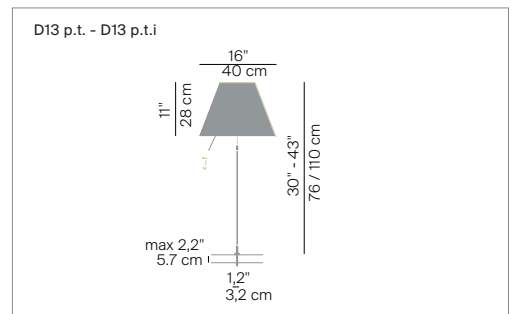

Insulation class:

Awards: Concours de la Creation Artistique SIL/Paris, Lampe d'Argent, 1988

Reference code:	Structure		
D13 c	1D13N=00C020A	alu / white	
D13	1D13N=000020	alu	
	1D13N=000017	black	
	1D13N=000003	off white	
D13 i	1D13N=000030	brass	
	1D13N=010020	alu	
	1D13N=010003	off white	
D13 if	1D13N=01F020	alu	
	1D13N=01F003	off white	
D13pt	1D13NPT00020	alu	
D13 pti	1D13NPT10020	alu	

Shade		
D13/1/4	1D13001NT002	white

Mezzo Tono collection		
D13/1/2	9D1301511737	comfort green
	9D1301511724	edgy pink
	9D1301511734	mistic white
	9D1301511738	soft skin
	9D1301511739	shaded stone

Radieuse collection		
D13/1/2	9D1301511708	primary red
	9D1301511701	liquorice black
	9D1301511736	petroleum blue
	9D1301511706	smart yellow
	9D1301511705	concrete grey