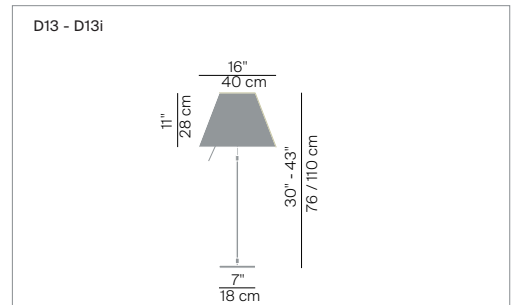

Insulation class:

Awards: Concours de la Creation Artistique SIL/Paris, Lampe d'Argent, 1988

Reference code:	Structure		
D13 c	1D13N=00C020A	alu / white	
D13	1D13N=000020	alu	
	1D13N=000017	black	
	1D13N=000003	off white	
D13 i	1D13N=000030	brass	
	1D13N=010020	alu	
	1D13N=010003	off white	
D13 if	1D13N=01F020	alu	
	1D13N=01F003	off white	
D13pt	1D13NPT00020	alu	
D13 pti	1D13NPT10020	alu	

Shade		
D13/1/4	1D13001NT002	white

Mezzo Tono collection		
D13/1/2	9D1301511737	comfort green
	9D1301511724	edgy pink
	9D1301511734	mistic white
	9D1301511738	soft skin
	9D1301511739	shaded stone

Radieuse collection		
D13/1/2	9D1301511708	primary red
	9D1301511701	liquorice black
	9D1301511736	petroleum blue
	9D1301511706	smart yellow
	9D1301511705	concrete grey