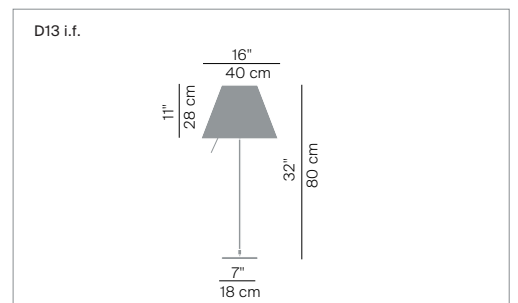

Insulation class:

Awards: Concours de la Creation Artistique SIL/Paris, Lampe d'Argent, 1988

Reference code:	Structure		
D13 c	1D13N=00C020A	alu / white	
D13	1D13N=000020	alu	
	1D13N=000017	black	
	1D13N=000003	off white	
D13 i	1D13N=000030	brass	
	1D13N=010020	alu	
	1D13N=010003	off white	
D13 if	1D13N=01F020	alu	
	1D13N=01F003	off white	
D13pt	1D13NPT00020	alu	
D13 pti	1D13NPT10020	alu	

Shade		
D13/1/4	1D13001NT002	white

Mezzo Tono collection		
D13/1/2	9D1301511737	comfort green
	9D1301511724	edgy pink
	9D1301511734	mistic white
	9D1301511738	soft skin
	9D1301511739	shaded stone

Radieuse collection		
D13/1/2	9D1301511708	primary red
	9D1301511701	liquorice black
	9D1301511736	petroleum blue
	9D1301511706	smart yellow
	9D1301511705	concrete grey