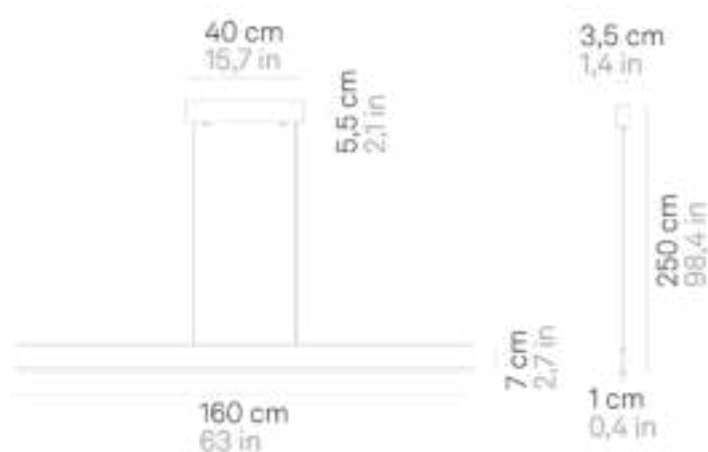

Riga _suspension

Wall-ceiling and suspension lamps with a matt white or dark grey painted aluminium frame and a satin-finish polycarbonate diffuser. The suspension lamp is suitable for indoor use only; the wall-ceiling lamp has a high IP rating (IP54) that makes it ideal for indoor and outdoor use.

Riga _suspension

Lighting specifications

source	LED
type	SMD
total power	56,0 W
power LED	43,2 W
color temperature	3000 K
lumen lamp	2510 lm
lumen LED	4134 lm
beam angle	95°
CRI	> 90
class	F
dimmer	TRIAC
motion sensor	NO