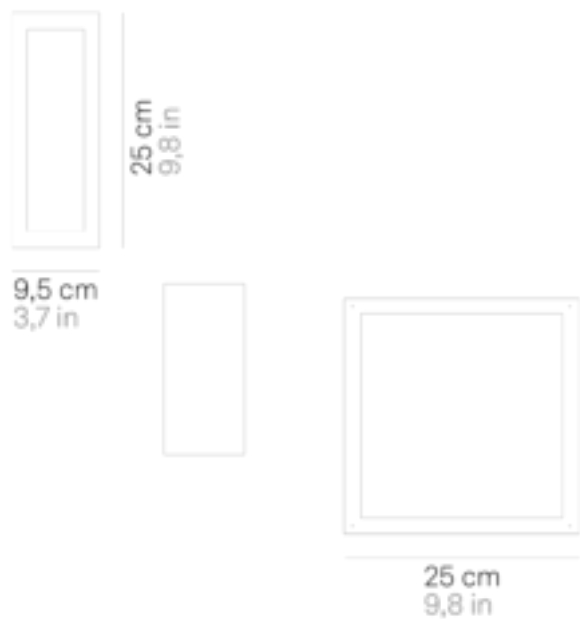

Home _wall-ceiling

LED

not dimmable

IP54

LD0251

	White	B3		Dark gray	G3
	Corten	R3			

DESIGN IN ITALY BY ZAFFERANO SRL, MADE IN PRC

Zafferano SRL - Viale dell'Industria, 26 31055 Quinto di Treviso
- Italy www.zafferanoitalia.com

The company reserves the right to modify product specifications.

For more information visit www.zafferanoitalia.com