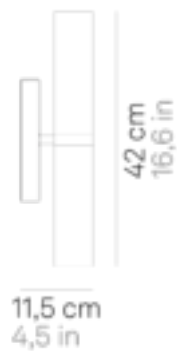

Stick 65 _wall

Wall, wall-ceiling and suspension lamps with diffuser in mouth-blown, satin-finish opal triplex glass; chromed or matt white painted metal frame. The collection is suitable for indoor use only; the IP44 rating makes Stick 65 ideal for bathrooms and installation above mirrors. The suspension version of Stick is designed also for modular use.

Lighting specifications

source	LED
type	SMD
total power	2x10 W
power LED	2x8,4 W
color temperature	3000 K
lumen lamp	2x626 lm
lumen LED	2x1068 lm
beam angle	360°
CRI	> 90
class	E
motion sensor	NO

Electrical specifications