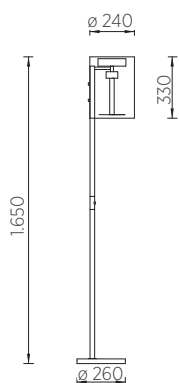

KIRA

41.953.03-xx – Messing matt | brass dull

41.953.05-xx – mattnickel | nickel dull

Leuchtmittel | Illuminant

- Uplight | uplight

13 W LED – 2.420 lm - 3.000 K - Ra > 90, EEL-C

- Zentral | central

9 W LED – 1.348 lm - 2.700 K - Ra > 90, EEL-D

Info | info

Uplight und Zentrallicht über Tastdimmer im Schaft getrennt dimmbar

Uplight and central light separate dimmable with touch dimmer

Varianten | variants

- 41.953.xx-1 - Glas | glass
Glasschirm opal matt weiß
glass opal dull white

- 41.953.xx-10 - Stoff | fabric
Stoffschirm Chintz weiß
shade chintz white

- 41.953.xx-11 - Stoff | fabric
Stoffschirm Chintz dark taupe
shade Chintz dark taupe