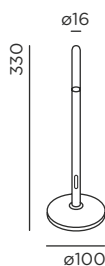

**battery operating time:**  
· approx. 7 hrs. at 100% (level 3)  
· approx. 14 hrs. at 50% (level 2)  
· approx. 28 hrs. at 25% (level 1)

**3-step dimming**

**power source:**  
1,2m USB-C-cable included

**material:**  
aluminium die-casting lacquered  
acrylic glass

**protection class:**  
IP44

**light direction:**

Größe in mm  
size in mm

Farbe colour	Art.-Nr. item no.	Systemleistung system performance
 true gold	93910-TG	0,5 W/15 lm
 bright bronze	93910-BB	0,5 W/15 lm
 pearl white	93910-PW	0,5 W/15 lm
 jet black	93910-JB	0,5 W/15 lm