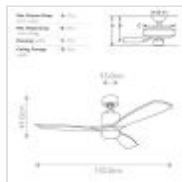

## RIDLEY II

KLF-RIDLEY2-52-NB

Ridley II - 52in / 132cm Fan - Natural Brass

DETAILS	
BRAND	Kichler
GUARANTEE	Limited Lifetime
COLOUR/FINISH	Brass
FAMILY	Ridley II
LOCATION	Interior
IP RATING	IP20
WEIGHT	9.160000
FAN MOTOR SIZE	153mm X 18mm
FAN MOTOR TYPE	AC
FAN SPEEDS	3 Forward Speeds, Reverse & Motor Off
DOWNROD INCLUDED	1 X 114mm

### PRODUCT DETAILS

The 52 inch Ridley II ceiling fan combines Natural Brass and Solid Cherry Wood blades with a minimalist styling that will impact any space in your home. The Integrated LED light at its core is a convenient and energy efficient way to illuminate your space.