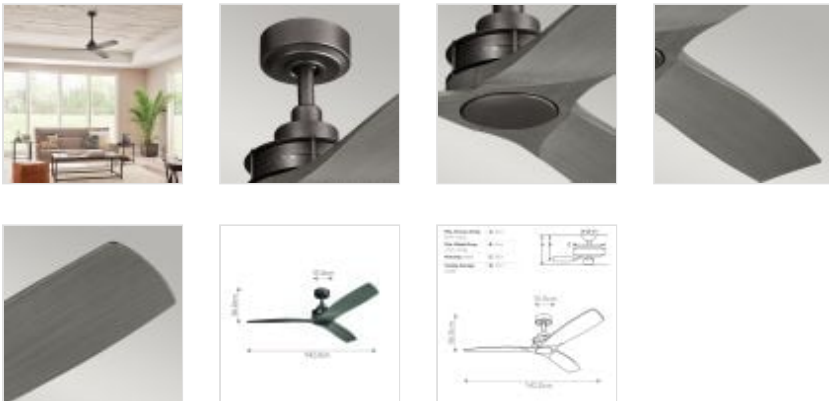

## RIED

KLF-RIED-56-AVI

Ried - 56in / 142cm Fan - Anvil Iron

DETAILS	
BRAND	Kichler
GUARANTEE	Limited Lifetime
COLOUR/FINISH	Black
FAMILY	Ried
LOCATION	Interior
IP RATING	IP20
WEIGHT	7.420000
FAN MOTOR SIZE	172mm X 12mm
FAN MOTOR TYPE	AC
FAN SPEEDS	3 Forward Speeds, Reverse & Motor Off
DOWNROD INCLUDED	1 X 152mm

### PRODUCT DETAILS

Get a wood-blade look in a style that works in humid spaces, like a room with bi-fold doors. Ried combines unique wood tones with a rustic-inspired finish for a fan that delivers on the emerging modern industrial trend.