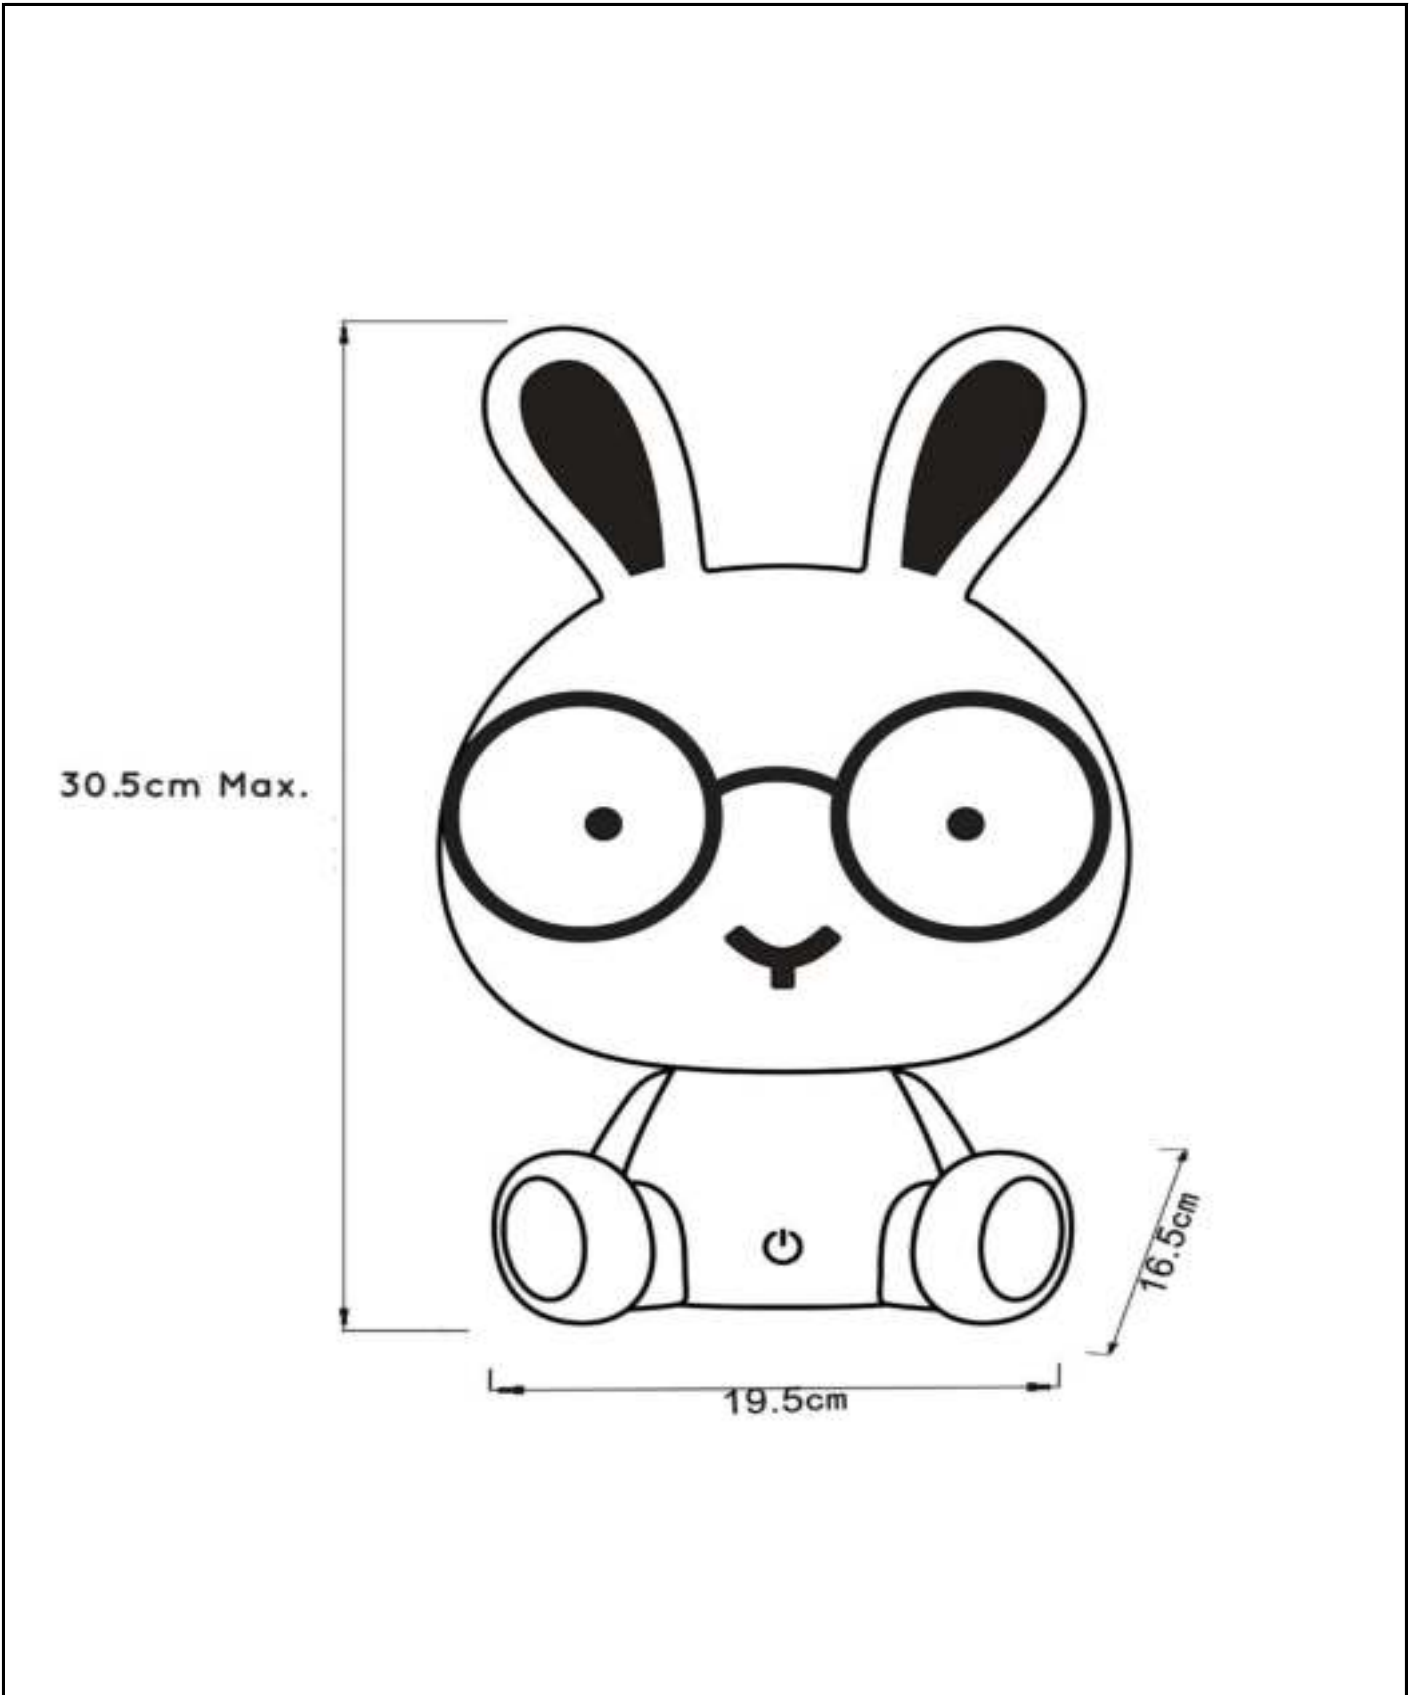

L U C I D E

Item number: 7159103/66
EAN code: 54 112 127 12745

DODO RABBIT

General

Dimensions LxW xH: 19,5cm x 16,5cm x 30,5cm
Main material: Abs
Color: Pink
Style: Modern
Shape: Animal
Weight: 0,40 kg
Warranty: 3 Years

Specifications

Dimmable: Yes
Light direction: Around (Diffuse)
Adjustable in height: Not In Height Adjustable
Directional: Not Directional
Cable: Yes, with separate USB cable with plug
Cable length: 100 cm
Sensor: Without Sensor
Control: Touch Dimmer - On The Product
Power supply: Usb
IP-Class: 20
Electric Class: 2
Number of light sources: 1
Lamp socket: Integrated LED
Wattage: 1x 3W
Power requirements: 12V
Lumen: 1x 295Lm
Colour temperature: 4000K
Beam angle (if directional): 30°
Color Rendering Index: 80
Expected lifetime: 15000h

For more specifications of this product please visit
www.lucide.com

DODO RABBIT

Item number: 71591/03/66
EAN code: 54 112 127 12745

For more specifications or dimensions of this product please visit www.lucide.com