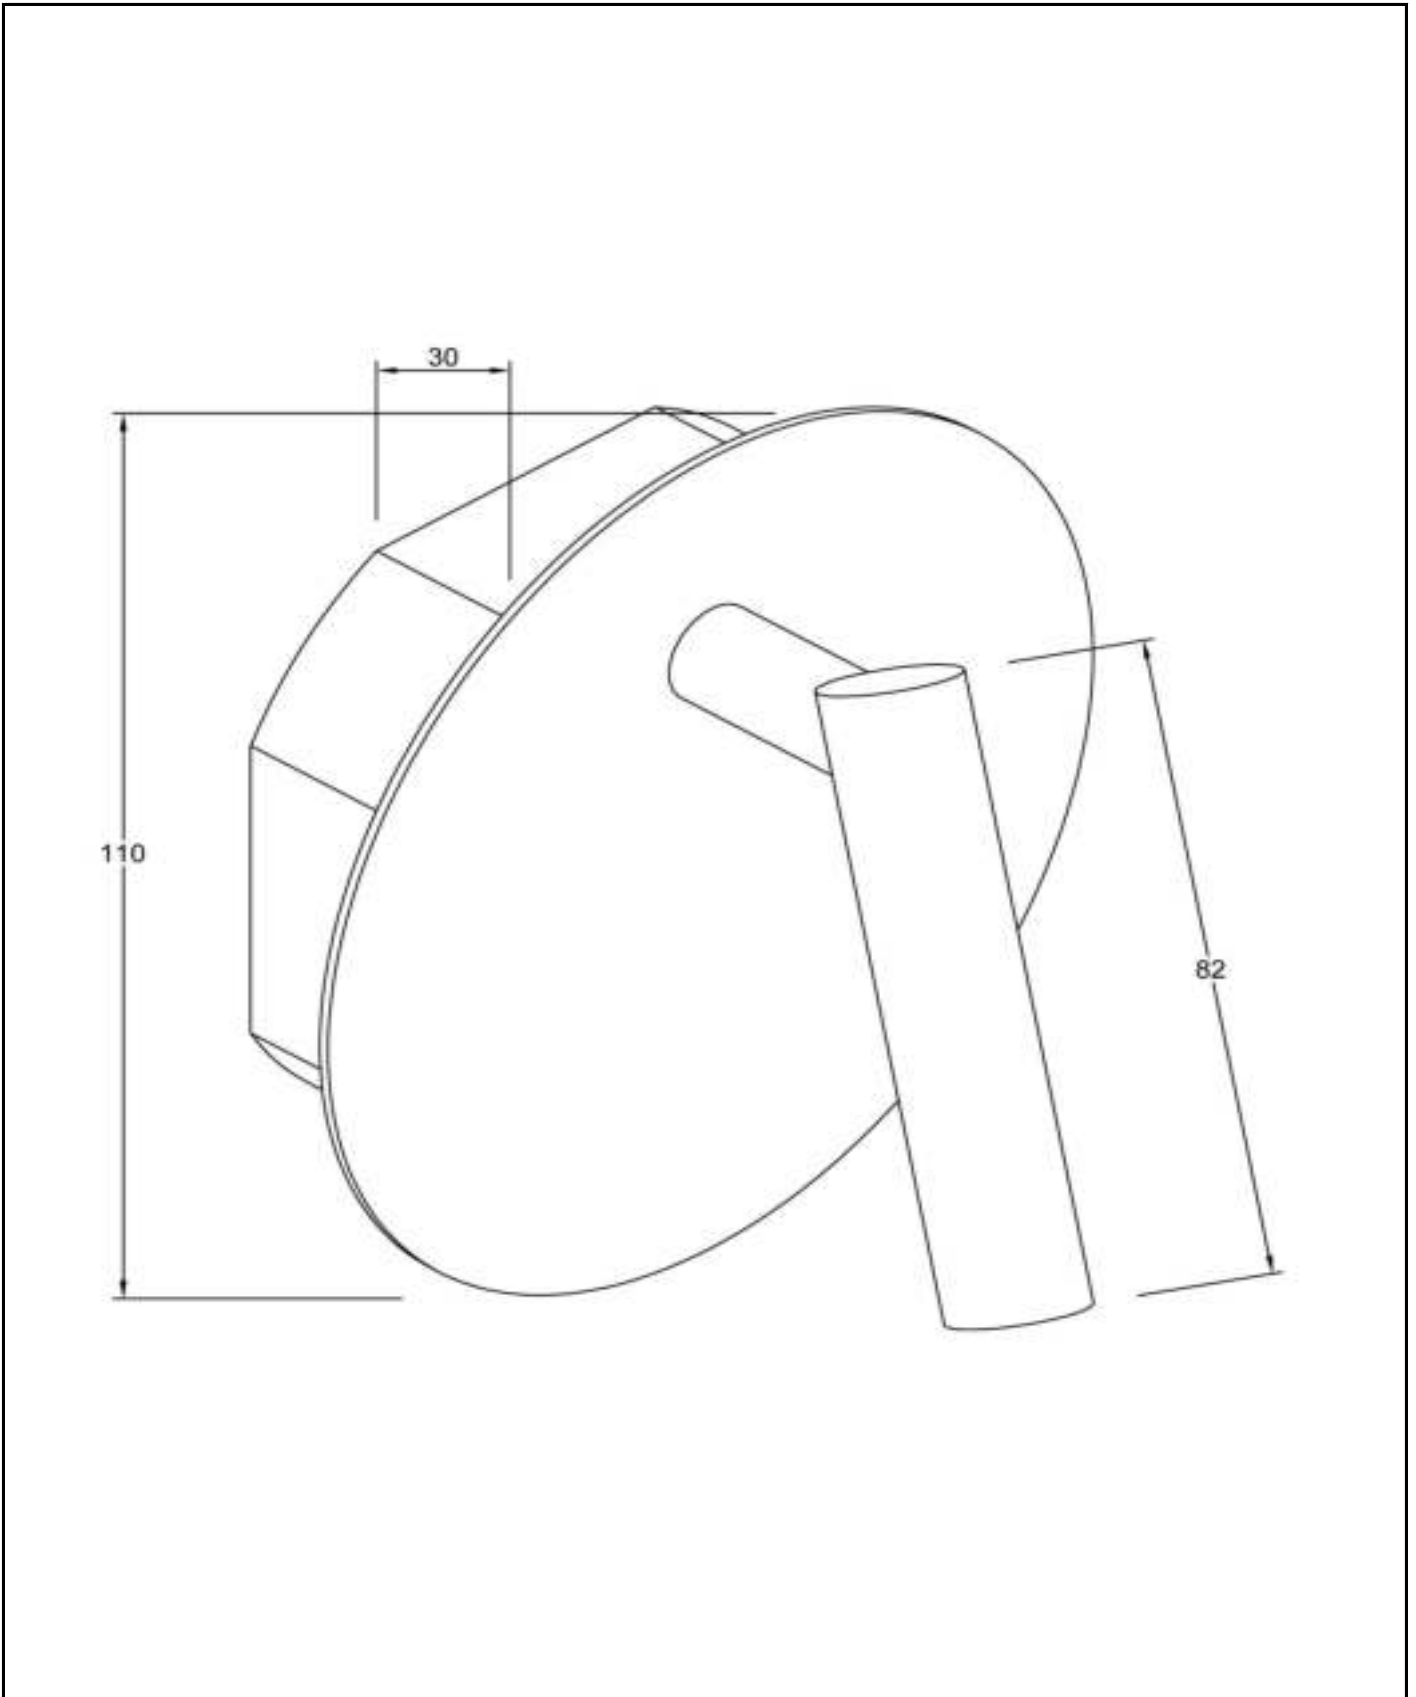

L U C I D E

Item number: 77288/03/30
EAN code: 54 112 1277 1353

JOLIYN

General

Dimensions LxW xH: 10,2cm x 10,2cm x 9cm
Main material: Metal
Ceiling rose material: Metal
Color: Black
Style: Modern
Weight: 0,25kg
Warranty: 3 Years

Charging Time: 2.5h
Working Time: 7h

Specifications

Dimmable: No
Light direction: Around (Diffuse)
Adjustable in height: Not In Height Adjustable
Directional: Rotatable & Tiltable (360 Degrees)
Cable: No Cable On Product
Sensor: Without Sensor
Control: On/Off Switch - On The Product
Power supply: Battery pack
IP-Class: 20
Electric Class: 2
Number of light sources: 1
Lamp socket: Integrated LED
Wattage: 1x 2W
Power requirements: 220-240V~50Hz
Lumen: 1x 145Lm
Colour temperature: 3000K
Beam angle (if directional): 120°
Color Rendering Index: 73
Expected lifetime: 30000h

For more specifications of this product please visit
www.lucide.com

JOLIYN

Item number: 77288/03/30
EAN code: 54 112 1277 1353

For more specifications or dimensions of this product please visit
www.lucide.com