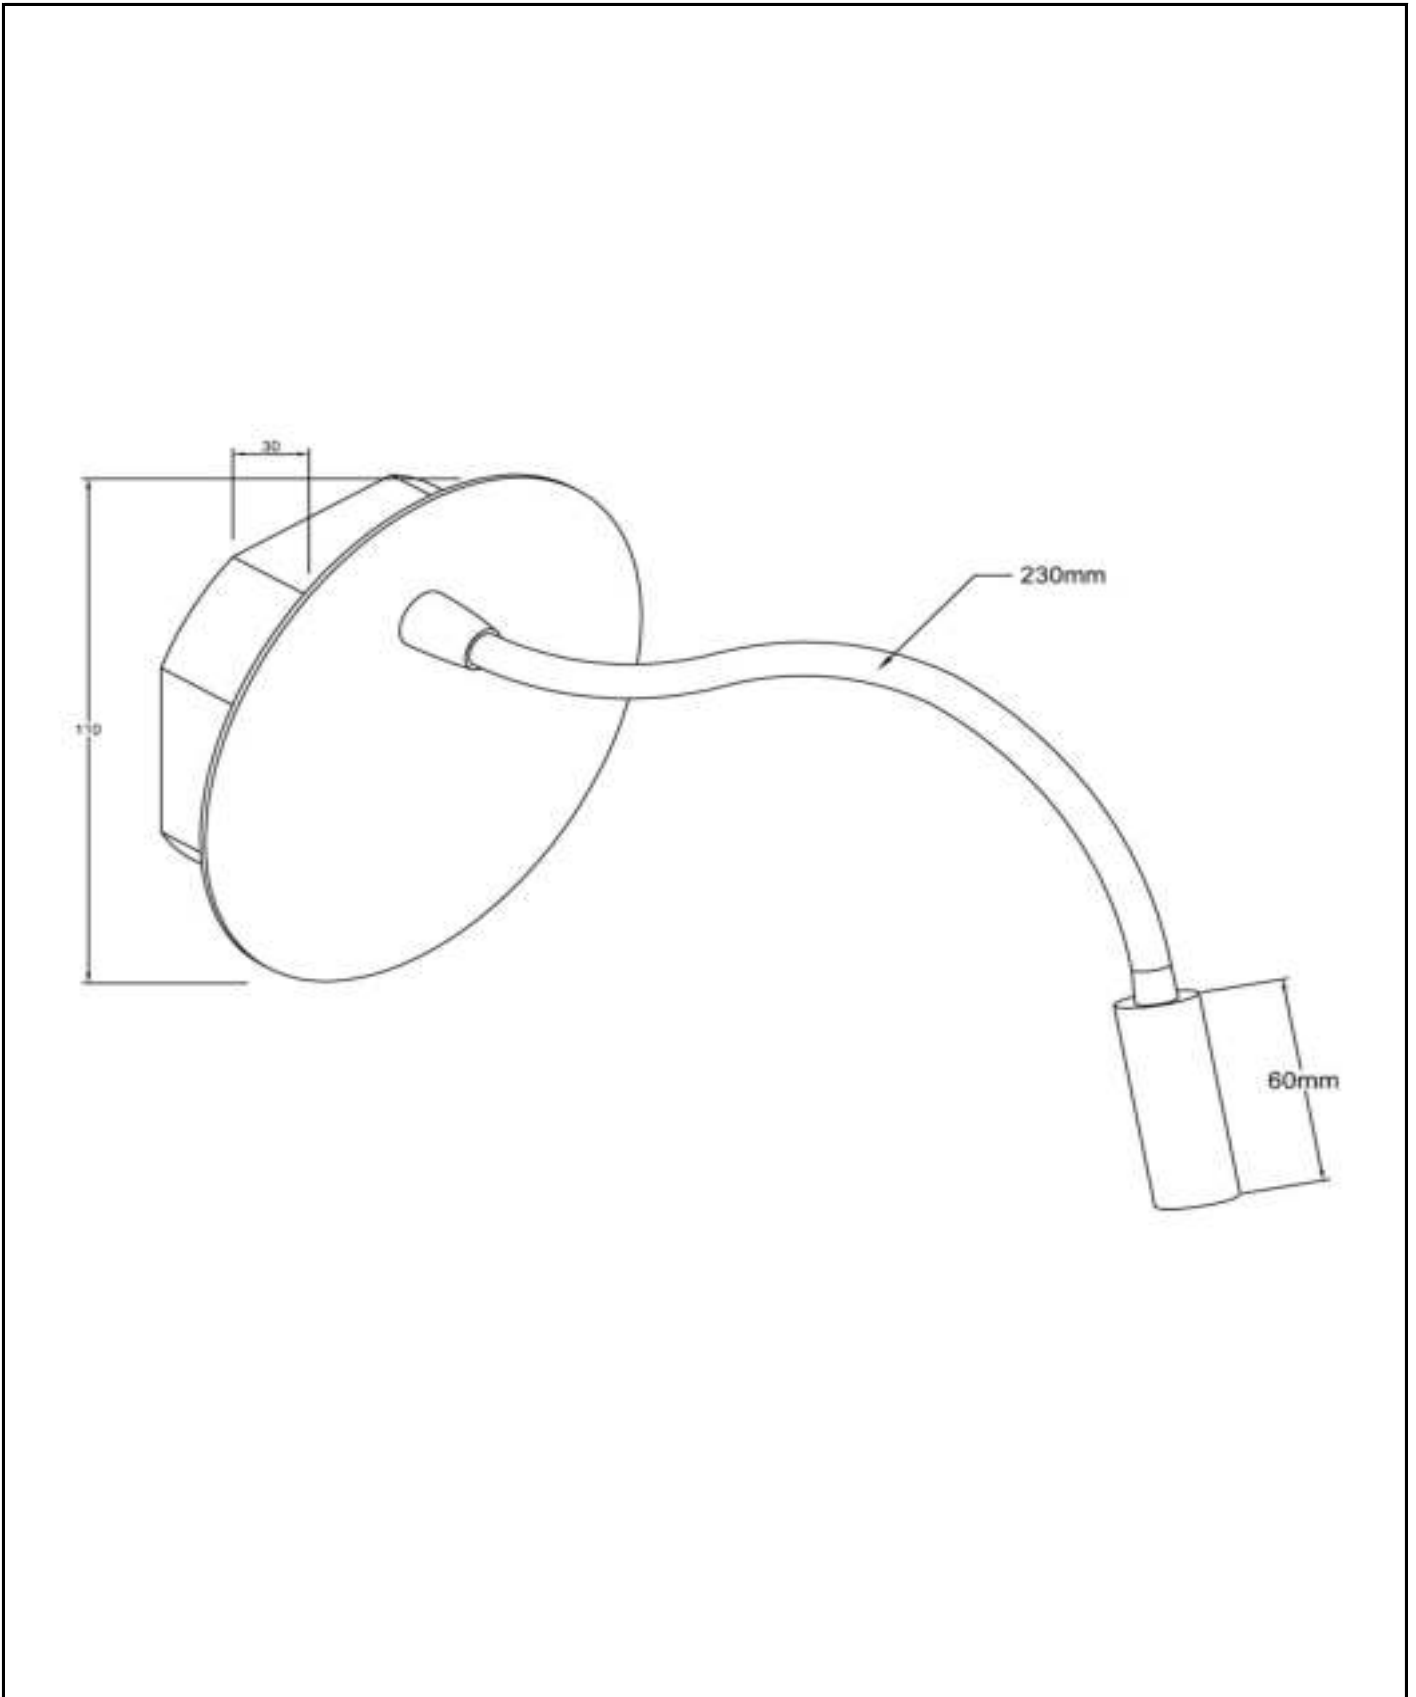

JOLIJN

Item number: 77289/03/30
EAN code: 54 12 1277 1384

For more specifications or dimensions of this product please visit www.lucide.com