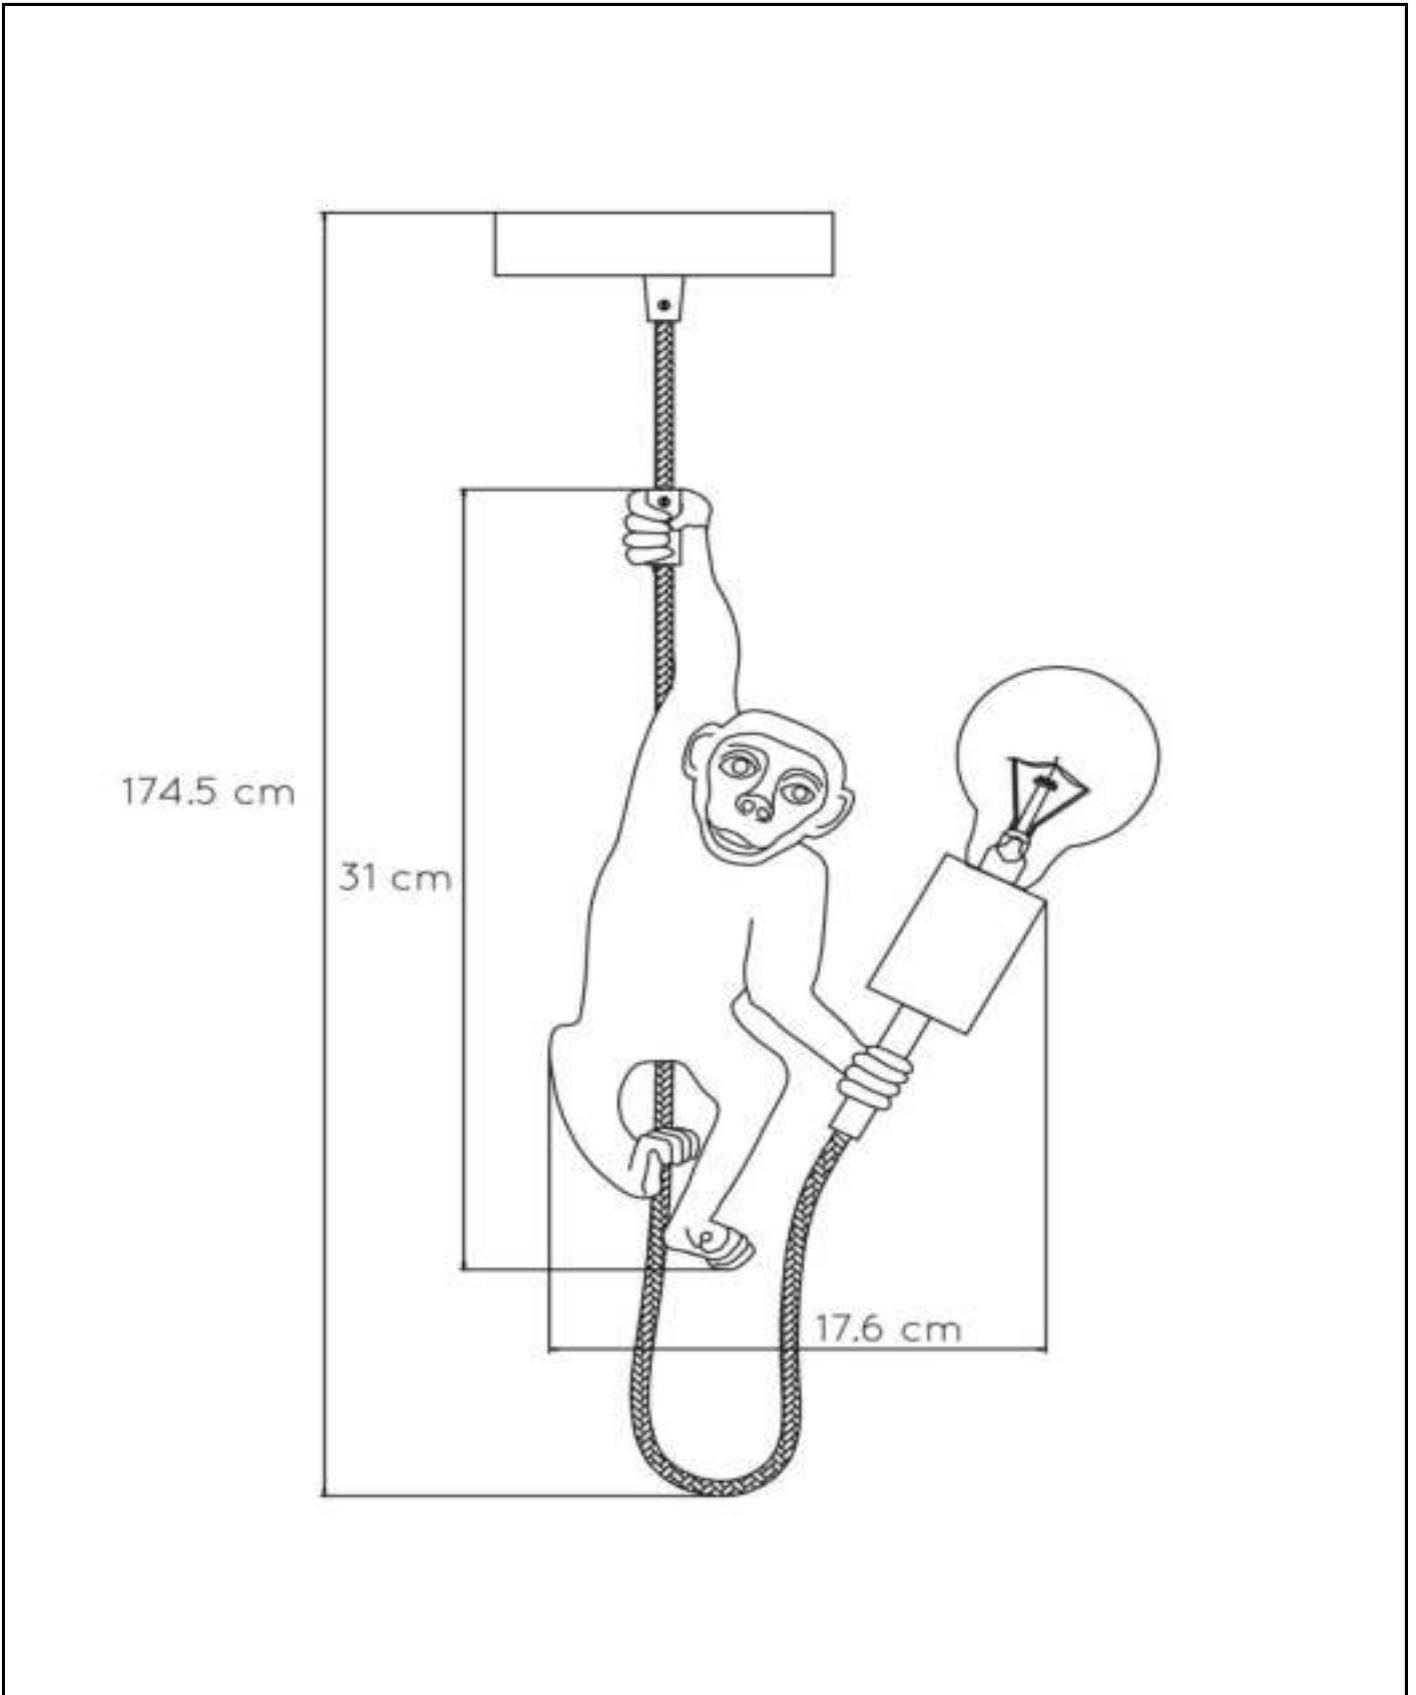

EXTRAVAGANZA CHIMP

Item number: 10402/0130
EAN code: 54 112 1210 53 18

For more specifications or dimensions of this product please visit www.lucide.com