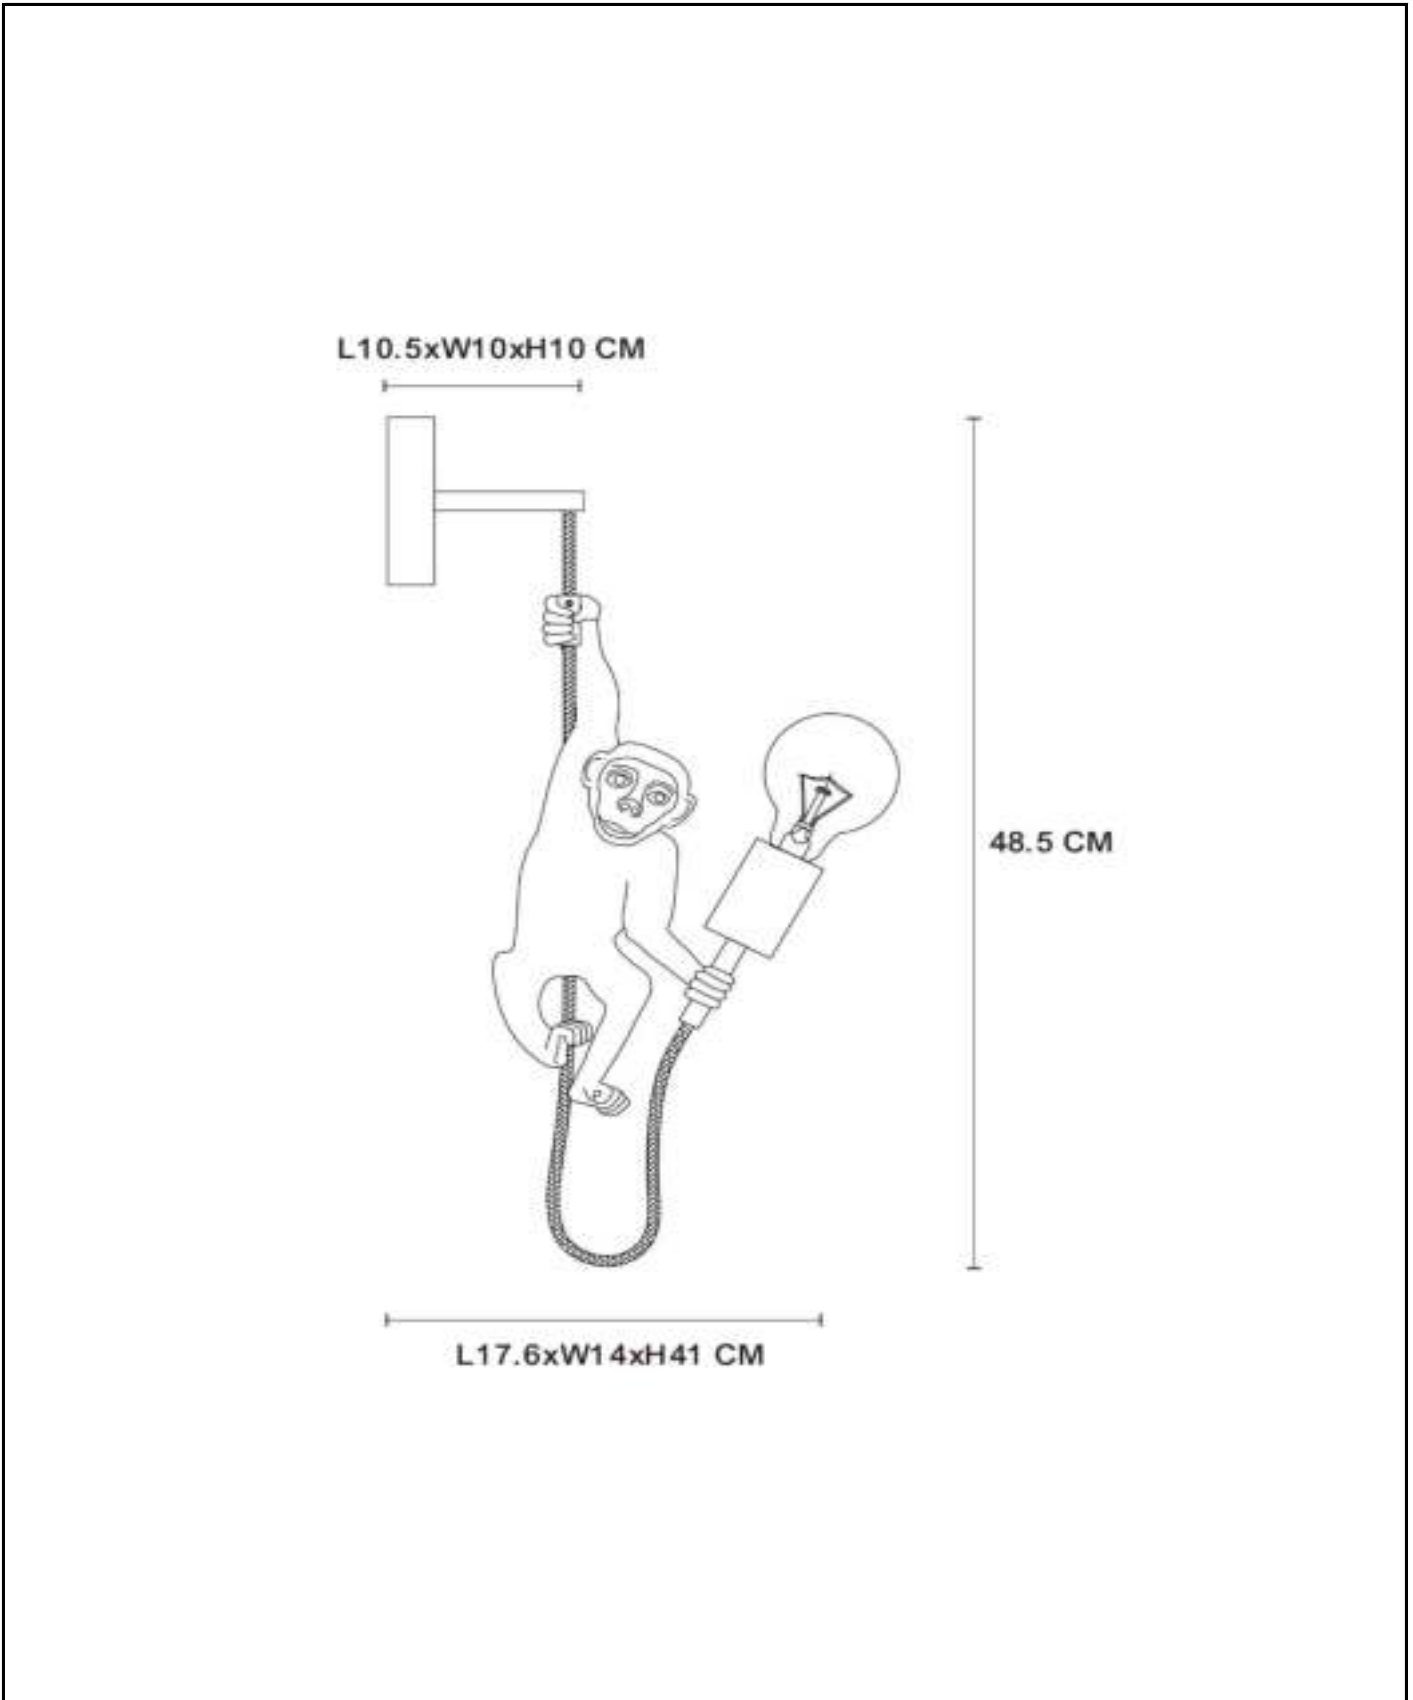

LUCIDE

Item number: 10 20 2/0 1/30
EAN code: 54 112 1210 560 8

EXTRAVAGANZA CHIMP

RECOMMENDED LUCIDE
LIGHT SOURCE

49032/05/62
Dimmable: Yes
Included: No

General

Dimensions LxW xH: 17,6cm x 14cm x 48,5cm
Main material: Synthetic Material
Ceiling rose material: Metal
Color: Black and Gold
Style: Retro
Shape: Animal
Weight: 0,86kg
Warranty: 2 Years

Specifications

Dimmable: Yes
Light direction: Around (Diffuse)
Adjustable in height: Not In Height Adjustable
Directional: Not Directional
Cable: No Cable On Product
Sensor: Without Sensor
Control: Light Switch Control
Power supply: Adapter/Power Grid
IP-Class: 20
Electric Class: 1
Number of light sources: 1
Lamp socket: E27
Wattage: 1x 60 W
Power requirements: 220-240 V~50 Hz

Warning! This product is not a toy; do not let kids play with it!

For more specifications of this product please visit
www.lucide.com

EXTRAVAGANZA CHIMP

Item number: 10202/01/30
EAN code: 54 1212105608

For more specifications or dimensions of this product please visit www.lucide.com