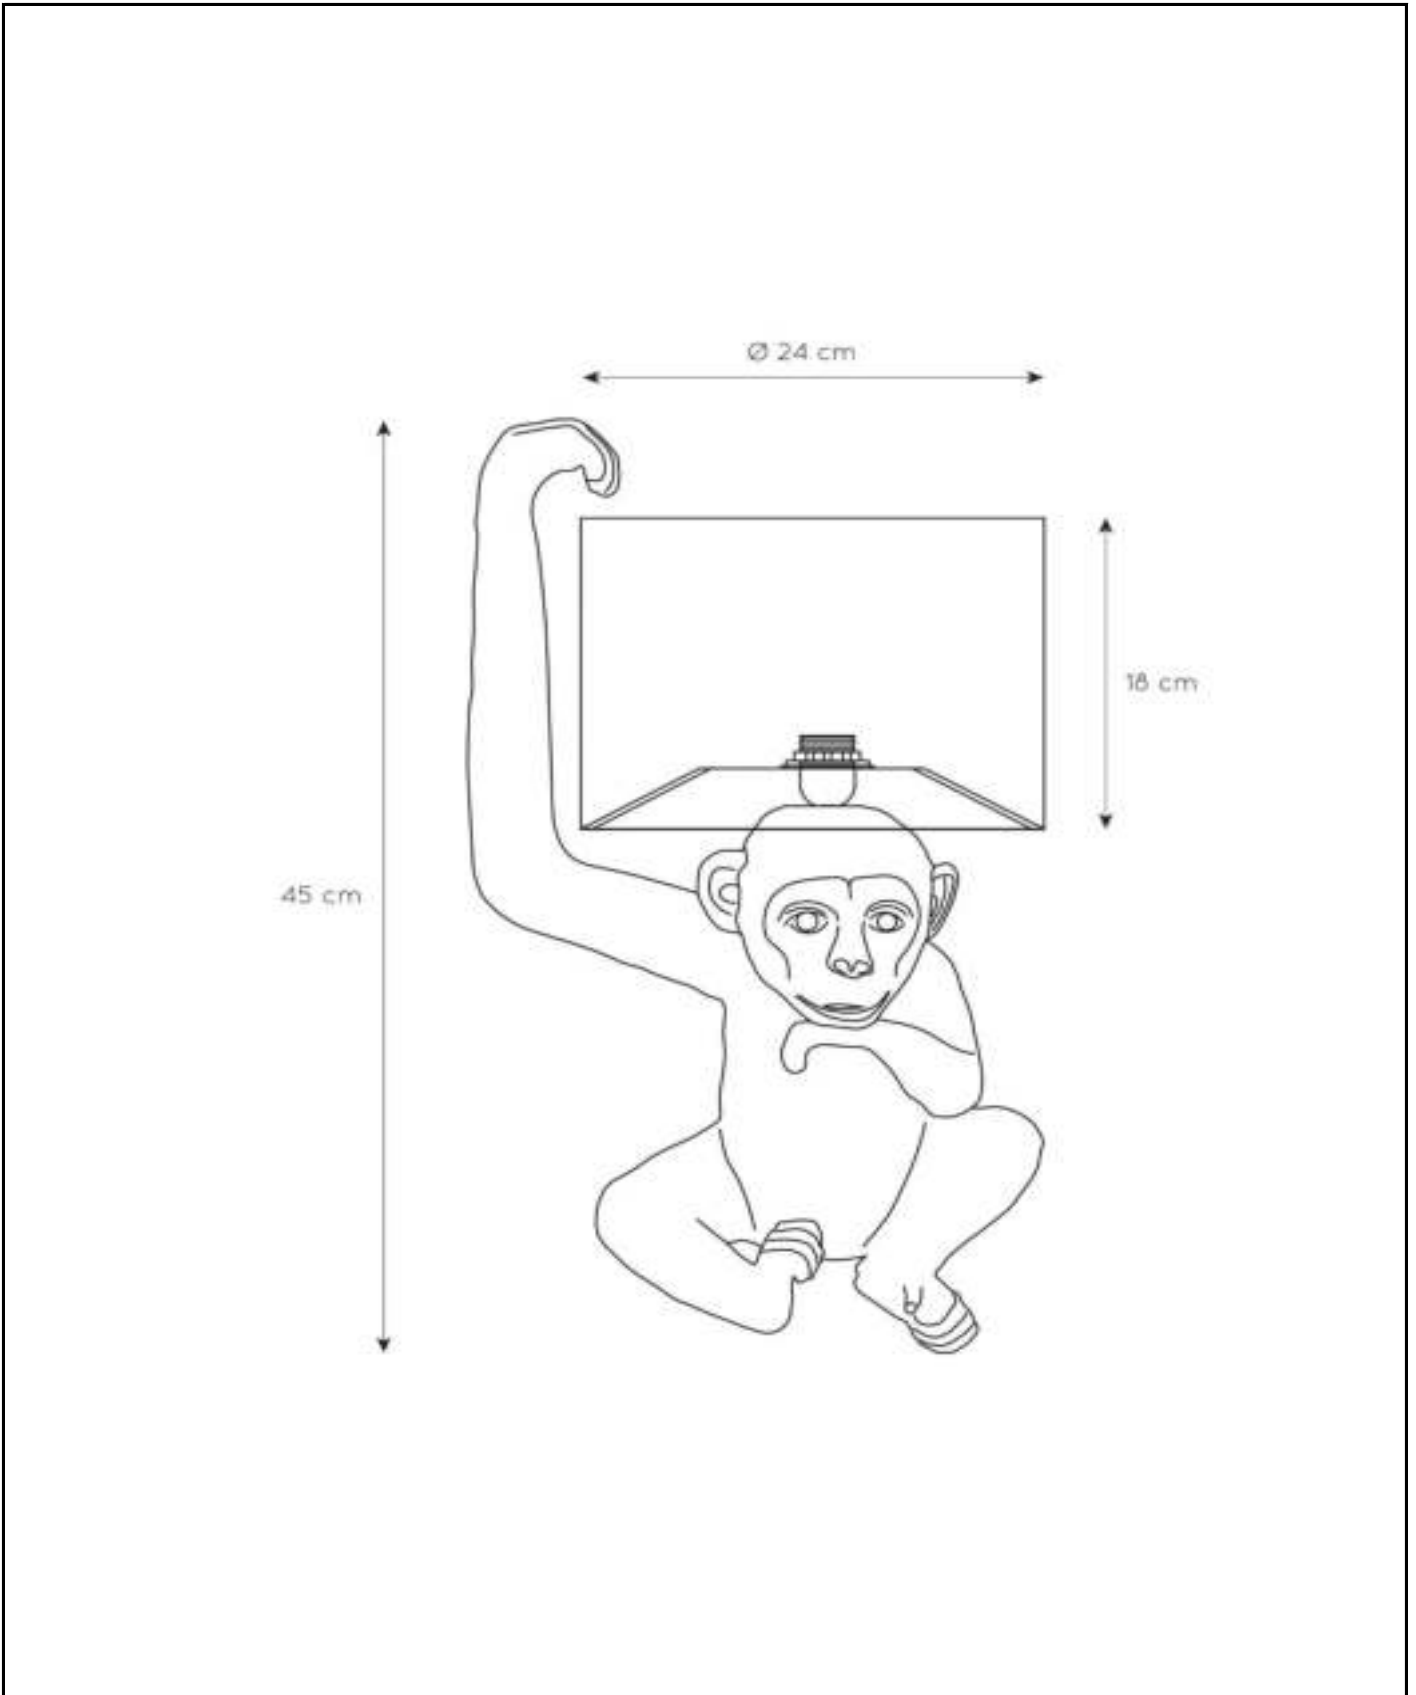

## General

**Dimensions LxW xH:** 30cm x 30cm x 45cm  
**Main material:** Synthetic Material  
**Color:** Black and Gold  
**Style:** Retro  
**Shape:** Animal  
**Weight:** 2,70kg  
**Warranty:** 2 Years

## Specifications

**Dimmable:** No  
**Light direction:** Around (Diffuse)  
**Adjustable in height:** Not In Height Adjustable  
**Directional:** Not Directional  
**Cable:** Yes, Cable With Plug On Product  
**Cable length:** 150cm  
**Sensor:** Without Sensor  
**Control:** On/Off Switch - In The Cord  
**Power supply:** Adapter/Power Grid  
**IP-Class:** 20  
**Electric Class:** 2  
**Number of light sources:** 1  
**Lamp socket:** E14  
**Wattage:** 1x 40W  
**Power requirements:** 220-240V~50Hz

Warning! This product is not a toy; do not let kids play with it!

For more specifications of this product please visit  
**[www.lucide.com](http://www.lucide.com)**

**EXTRAVAGANZA CHIMP**

Item number: 10502/81/30  
EAN code: 54 112 10 5325