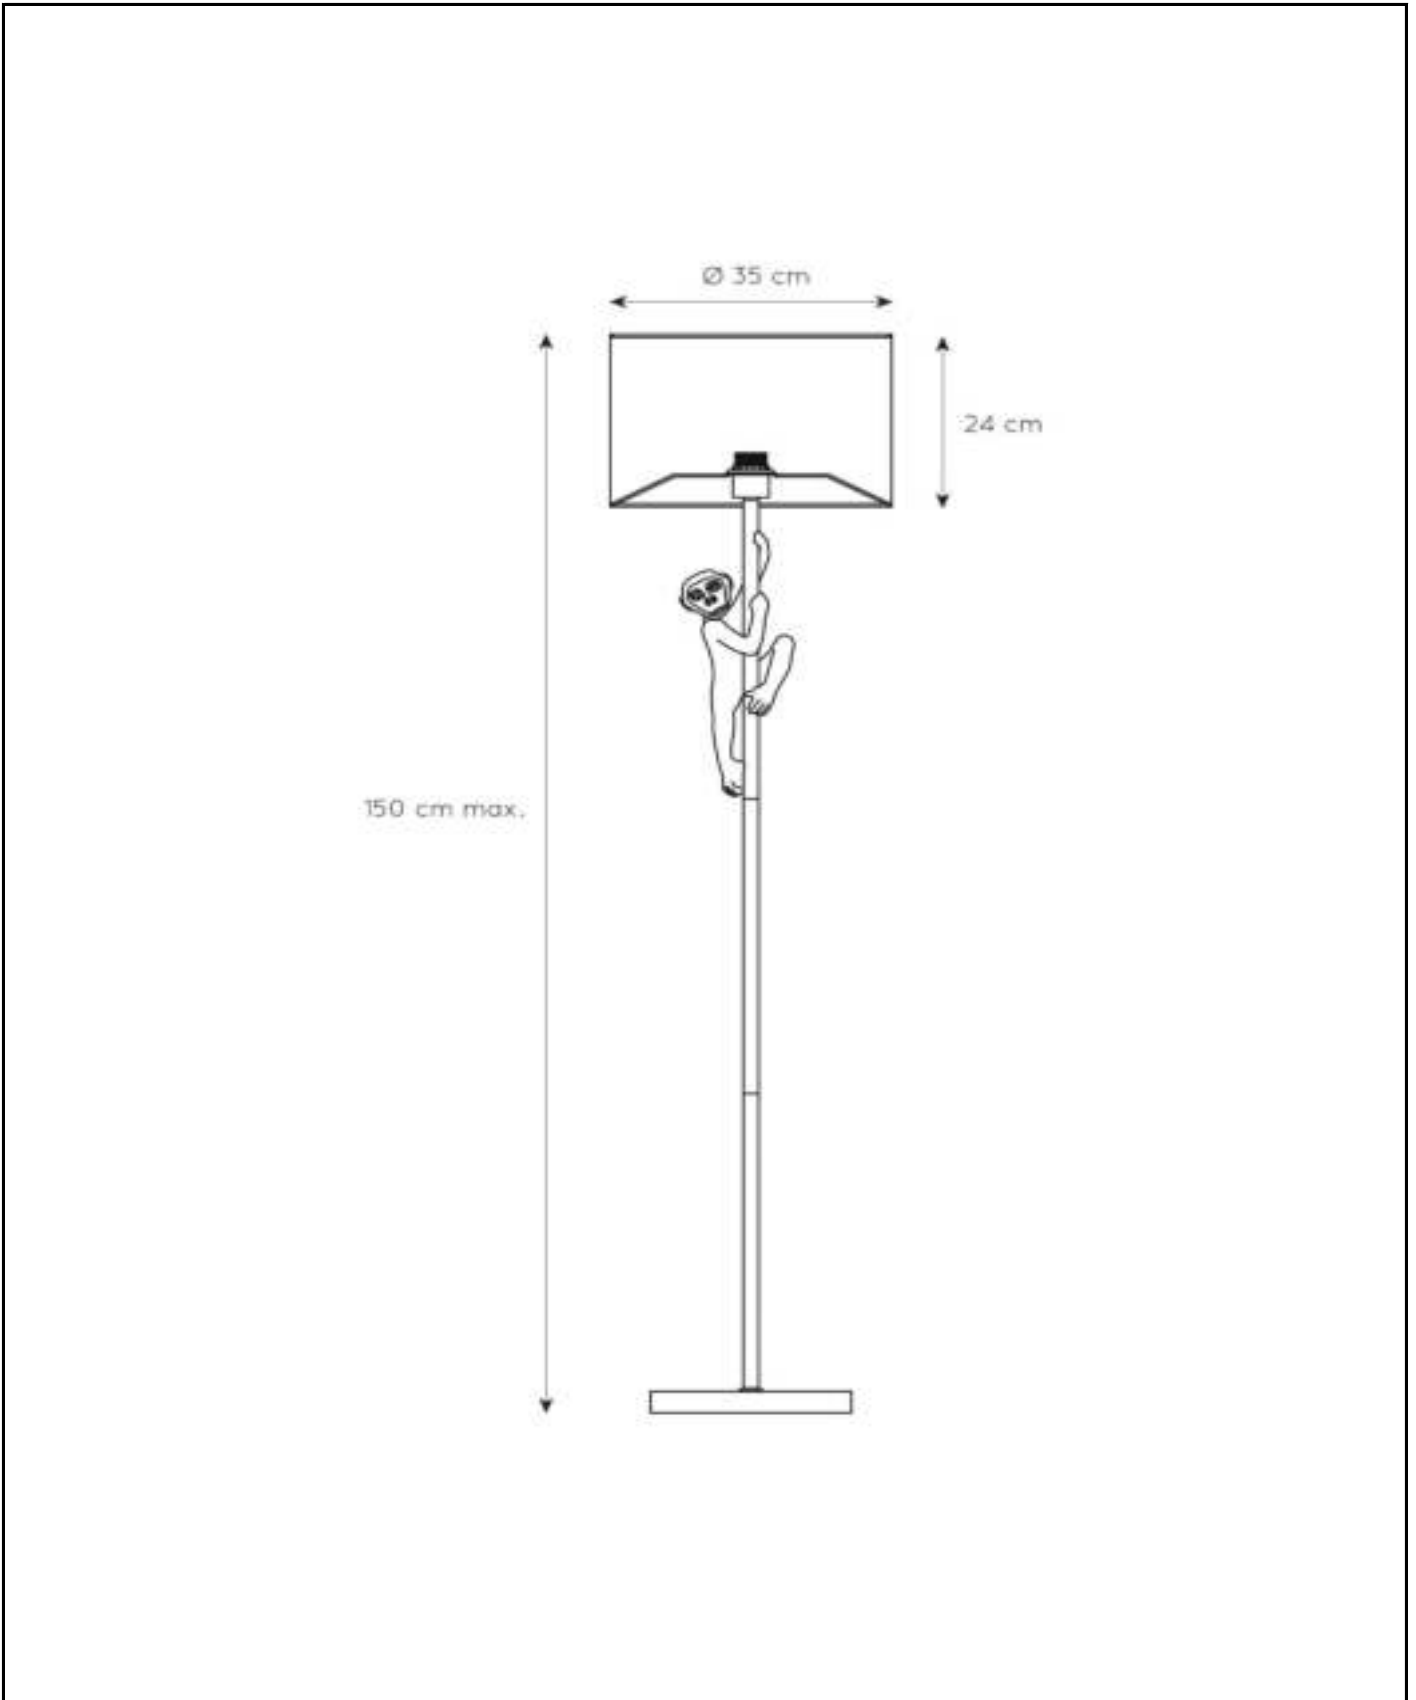

LUCIDE

**RECOMMENDED LUCIDE
LIGHT SOURCE**

**49032/05/62
Dimmable: Yes
Included: No**

Item number: 10 70 2/81/30
EAN code: 54 112 12 10 5332

EXTRAVAGANZA CHIMP

General

Dimensions LxW xH: 35cm x 35cm x 150cm
Main material: Metal
Color: Black and Gold
Style: Retro
Shape: Animal
Weight: 5,00 kg
Warranty: 2 Years

Specifications

Dimmable: No
Light direction: Around (Diffuse)
Adjustable in height: Not In Height Adjustable
Directional: Not Directional
Cable: Yes, Cable With Plug On Product
Cable length: 180cm
Sensor: Without Sensor
Control: On/Off Switch - In The Cord
Power supply: Adapter/Power Grid
IP-Class: 20
Electric Class: 1
Number of light sources: 1
Lamp socket: E27
Wattage: 1x 60W
Power requirements: 220-240V~50Hz

Warning! This product is not a toy; do not let kids play with it!

For more specifications of this product please visit
www.lucide.com

EXTRAVAGANZA CHIMP

Item number: 10702/81/30
EAN code: 54 112 10 5332

For more specifications or dimensions of this product please visit www.lucide.com