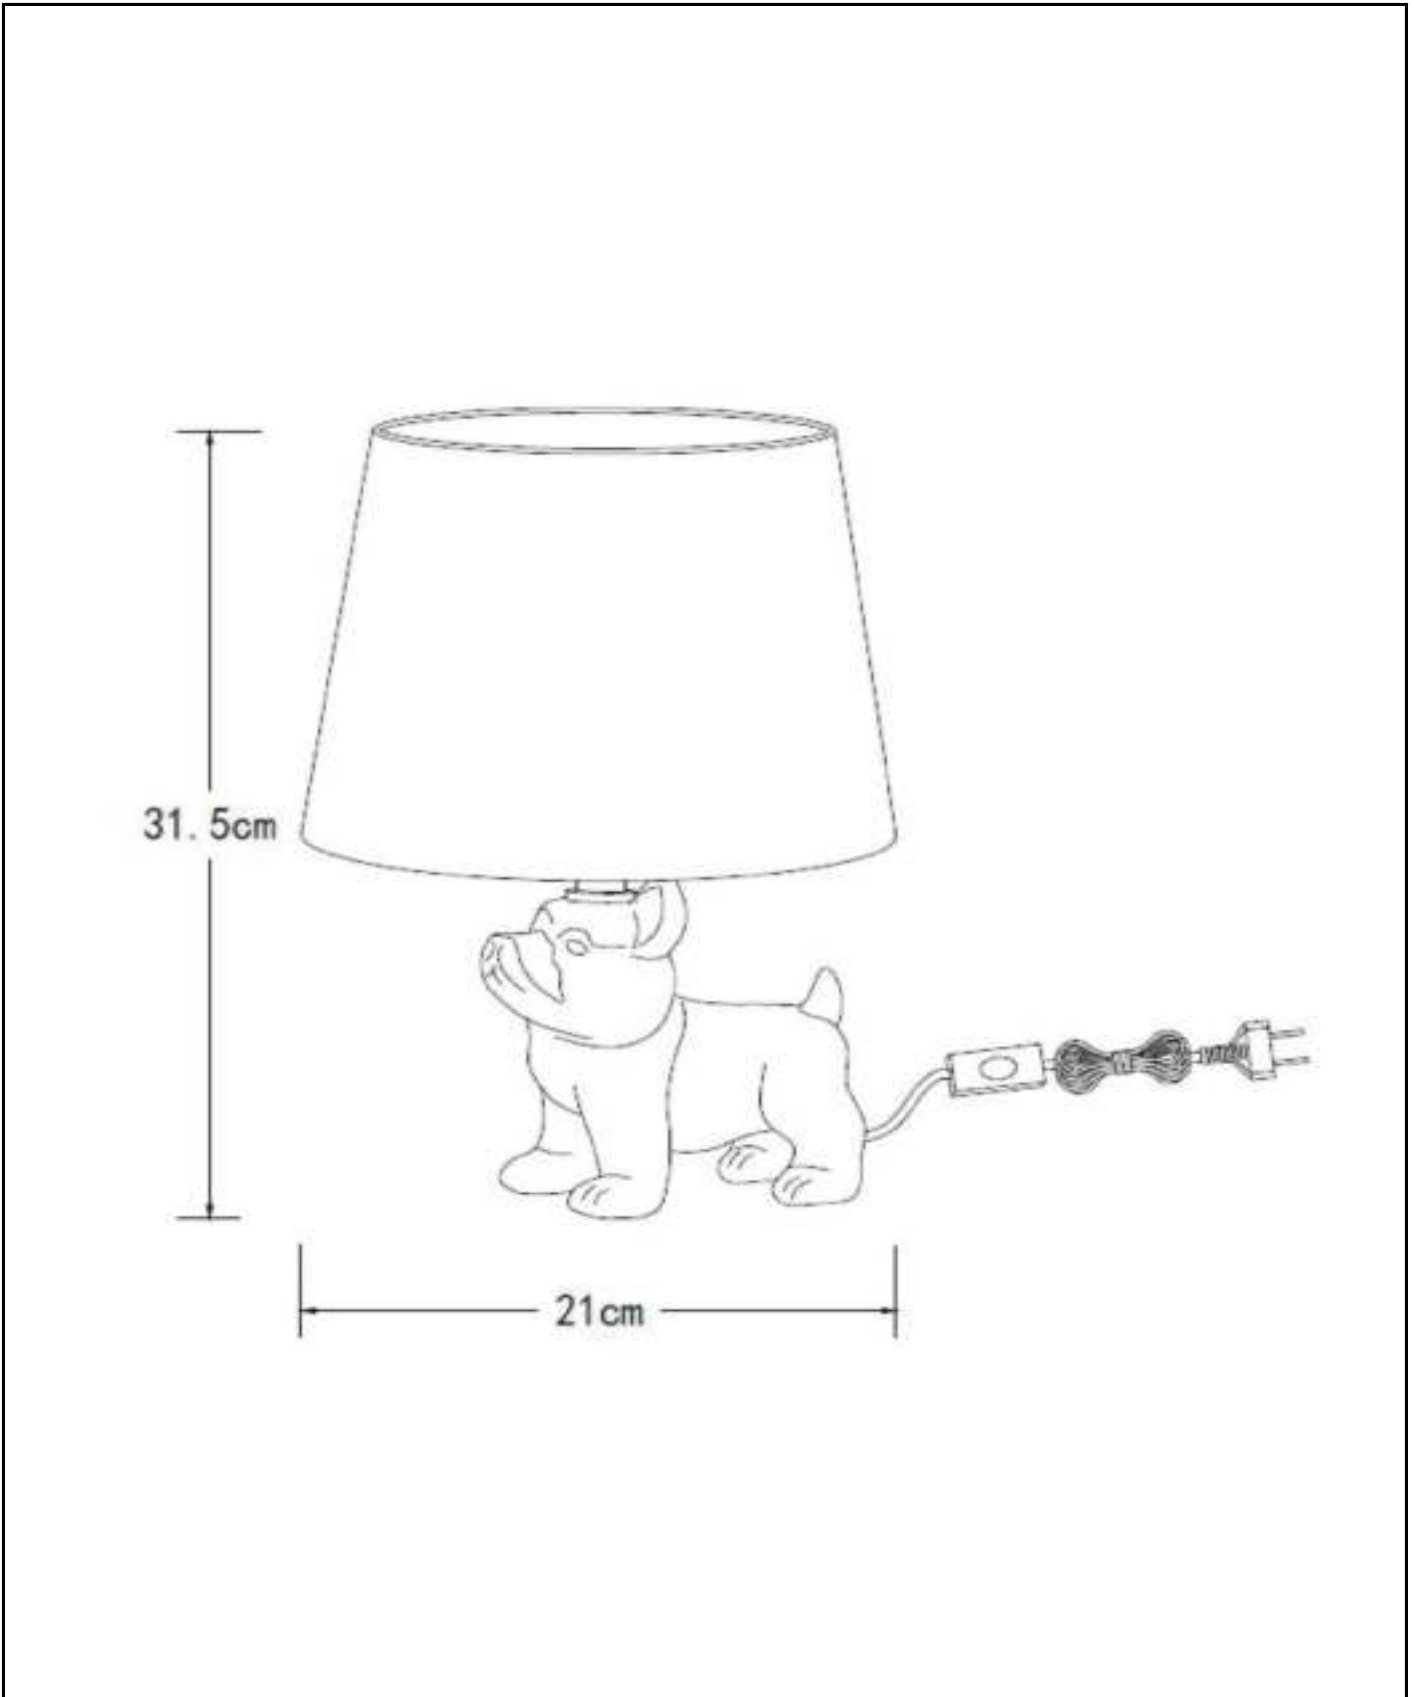

LUCIDE

**RECOMMENDED LUCIDE
LIGHT SOURCE**

49022/04/60
Dimmable: Yes
Included: No

General

Dimensions LxW xH: 21cm x 21cm x 31,5cm
Main material: Porcelain
Color: Gold and Black
Style: Retro
Shape: Animal
Weight: 0,51kg
Warranty: 2 Years

Specifications

Dimmable: No
Light direction: Around (Diffuse)
Adjustable in height: Not In Height Adjustable
Directional: Not Directional
Cable: Yes, Cable With Plug On Product
Cable length: 140cm
Sensor: Without Sensor
Control: On/Off Switch - In The Cord
Power supply: Adapter/Power Grid
IP-Class: 20
Electric Class: 1
Number of light sources: 1
Lamp socket: E14
Wattage: 1x 25W
Power requirements: 220-240V~50 Hz

Warning! This product is not a toy; do not let kids play with it!

For more specifications of this product please visit
www.lucide.com

EXTRAVAGANZA SIR WINSTON

Item number: 13533/8110
EAN code: 54 1212134097