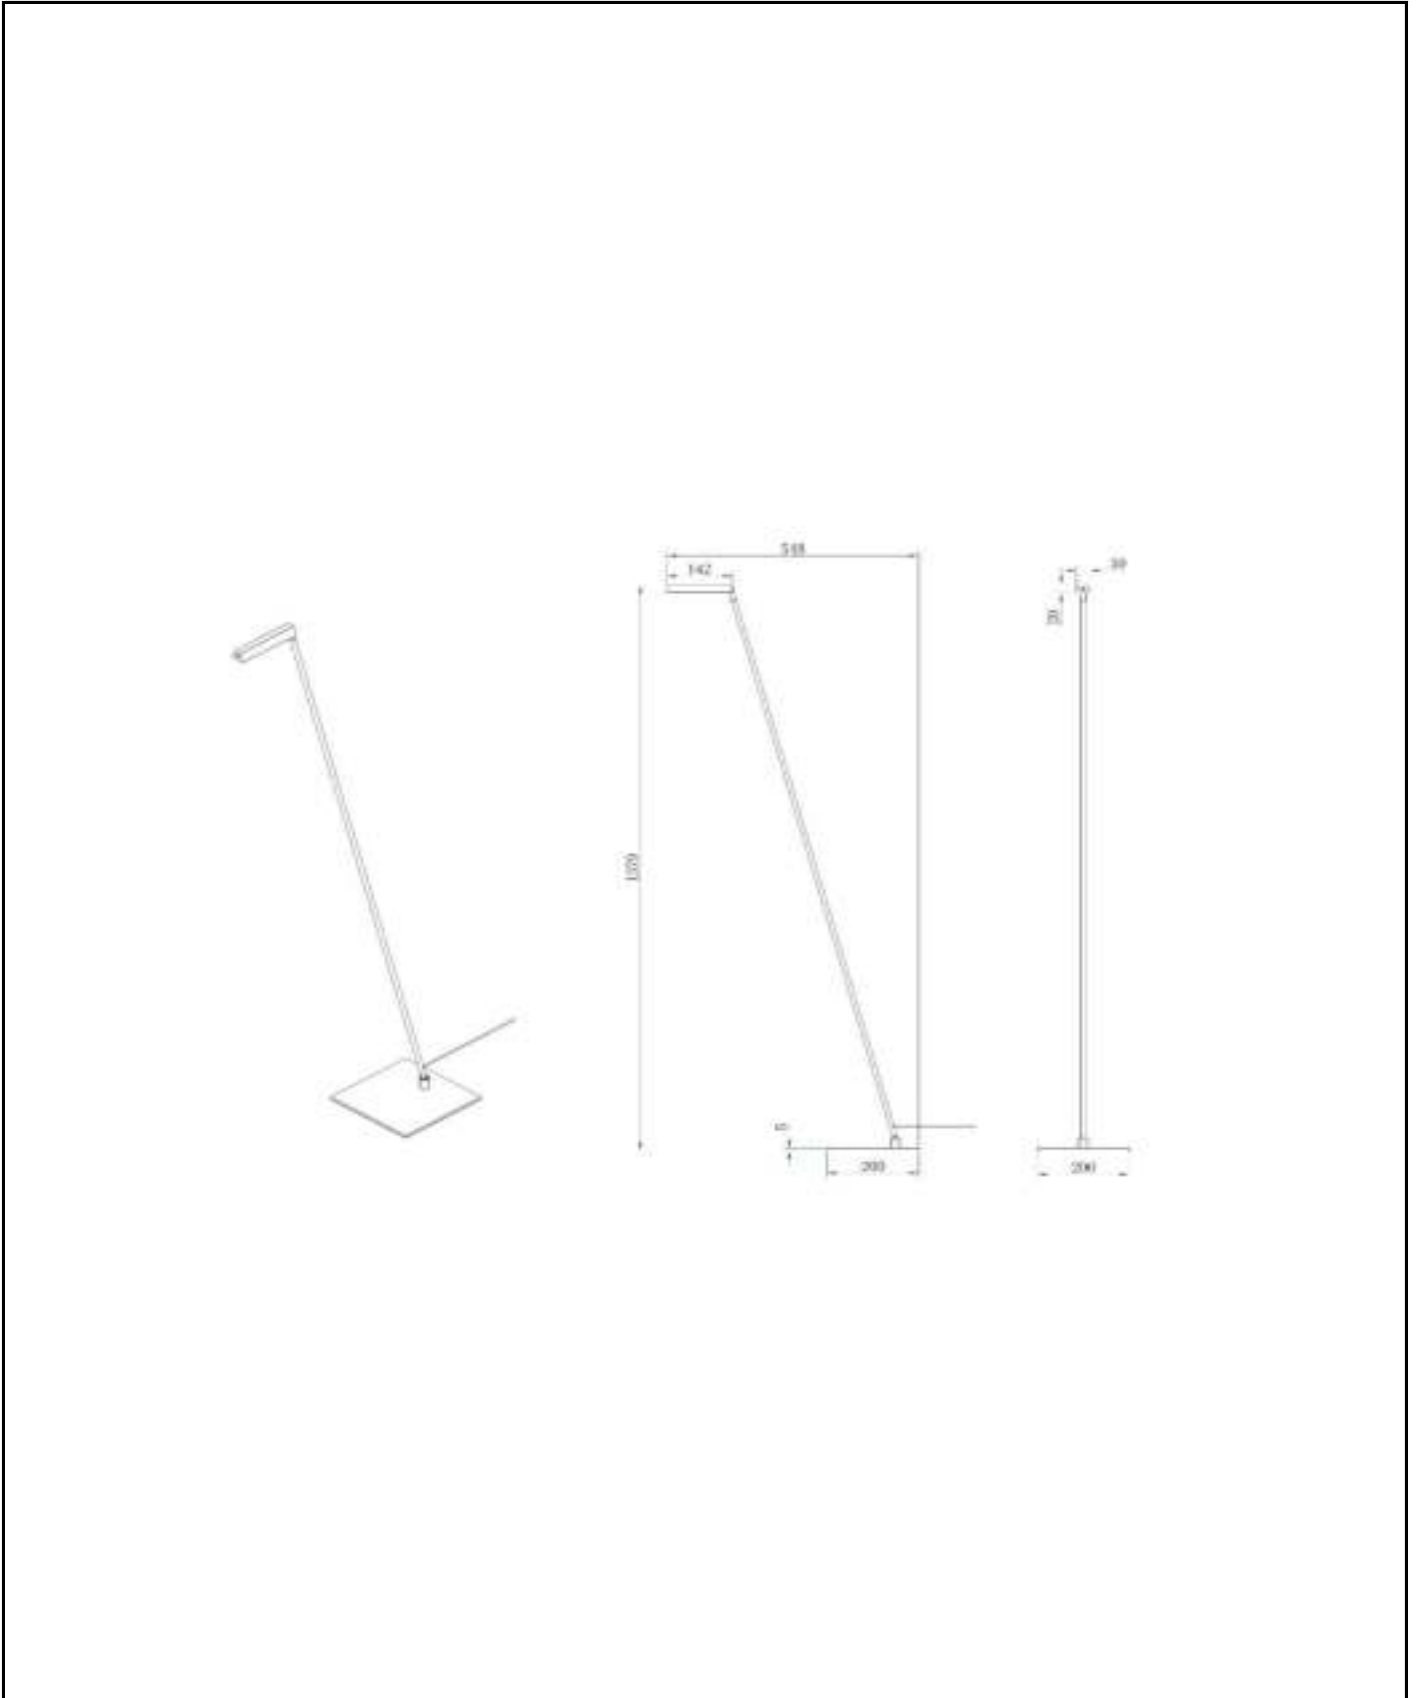

L U C I D E

General

Dimensions LxW xH: 54,8cm x 20 cm x 137,9cm
Main material: Metal
Color: Black
Style: Modern
Shape: Corner-Shaped
Weight: 2,08kg
Warranty: 3 Years

Specifications

Dimmable: Yes
Light direction: Downlight
Adjustable in height: Not In Height Adjustable
Directional: Rotatable & Tiltable (360 Degrees)
Cable: Yes, Cable With Plug On Product
Cable length: 180 cm
Sensor: Without Sensor
Control: Touch Dimmer - On The Product
Power supply: Adapter/Power Grid
IP-Class: 20
Electric Class: 3
Number of light sources: 1
Lamp socket: Integrated LED
Wattage: 1x 3W
Power requirements: 220-240V~50 Hz
Lumen: 1x 130 Lm
Colour temperature: 2700 K
Beam angle (if directional): 120°
Color Rendering Index: 80
Expected lifetime: 30000h

For more specifications of this product please visit
www.lucide.com

LAVALE

Item number: 4470 1/03/30
EAN code: 54 112 1244 1652

For more specifications or dimensions of this product please visit www.lucide.com