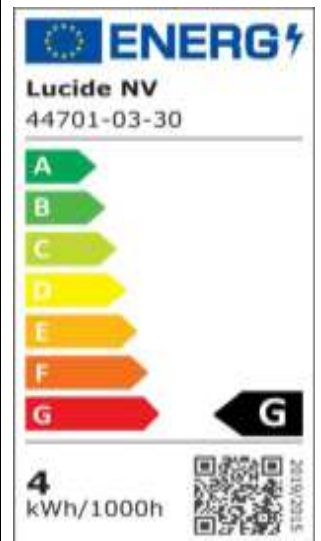

L U C I D E

General

Dimensions LxW xH: 54,8cm x 20 cm x 137,9cm
Main material: Metal
Color: Black
Style: Modern
Shape: Corner-Shaped
Weight: 2,08kg
Warranty: 3 Years

Specifications

Dimmable: Yes
Light direction: Downlight
Adjustable in height: Not In Height Adjustable
Directional: Rotatable & Tiltable (360 Degrees)
Cable: Yes, Cable With Plug On Product
Cable length: 180 cm
Sensor: Without Sensor
Control: Touch Dimmer - On The Product
Power supply: Adapter/Power Grid
IP-Class: 20
Electric Class: 3
Number of light sources: 1
Lamp socket: Integrated LED
Wattage: 1x 3W
Power requirements: 220-240V~50 Hz
Lumen: 1x 130 Lm
Colour temperature: 2700 K
Beam angle (if directional): 120°
Color Rendering Index: 80
Expected lifetime: 30000h

For more specifications of this product please visit
www.lucide.com

LAVALE

Item number: 4470 1/03/30
EAN code: 54 112 1244 1652

For more specifications or dimensions of this product please visit www.lucide.com