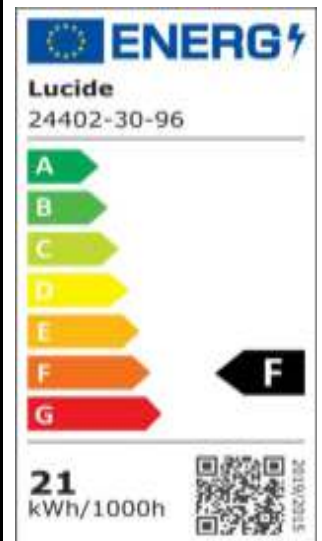

LUCIDE

Item number: 24402/30/96
EAN code: 54 112 1224 1900

MARGARY

General

Dimensions LxW xH: 103cm x 8cm x 169cm
Height minimum: 50cm
Height maximum: 169cm
Main material: Aluminum
Ceiling rose material: Aluminum
Color: Coffee and Matt Gold / Brass
Style: Modern
Shape: Rectangle
Weight: 2,97kg
Warranty: 3 Years

Specifications

Dimmable: Yes
Light direction: Downlight
Adjustable in height: Adjustable In Height (Before Installation)
Directional: Not Directional
Cable: Yes, Cable On Product
Cable length: 130cm
Sensor: Without Sensor
Control: Light Switch Control
Power supply: Adapter/Power Grid
IP-Class: 20
Electric Class: 2
Number of light sources: 5
Lamp socket: Integrated LED
Wattage: 5 x 4,2W
Power requirements: 220-240V~50Hz
Lumen: 5 x 460 Lm
Colour temperature: 2700K
Beam angle (if directional): 36°
Color Rendering Index: 90
Expected lifetime: 30000h