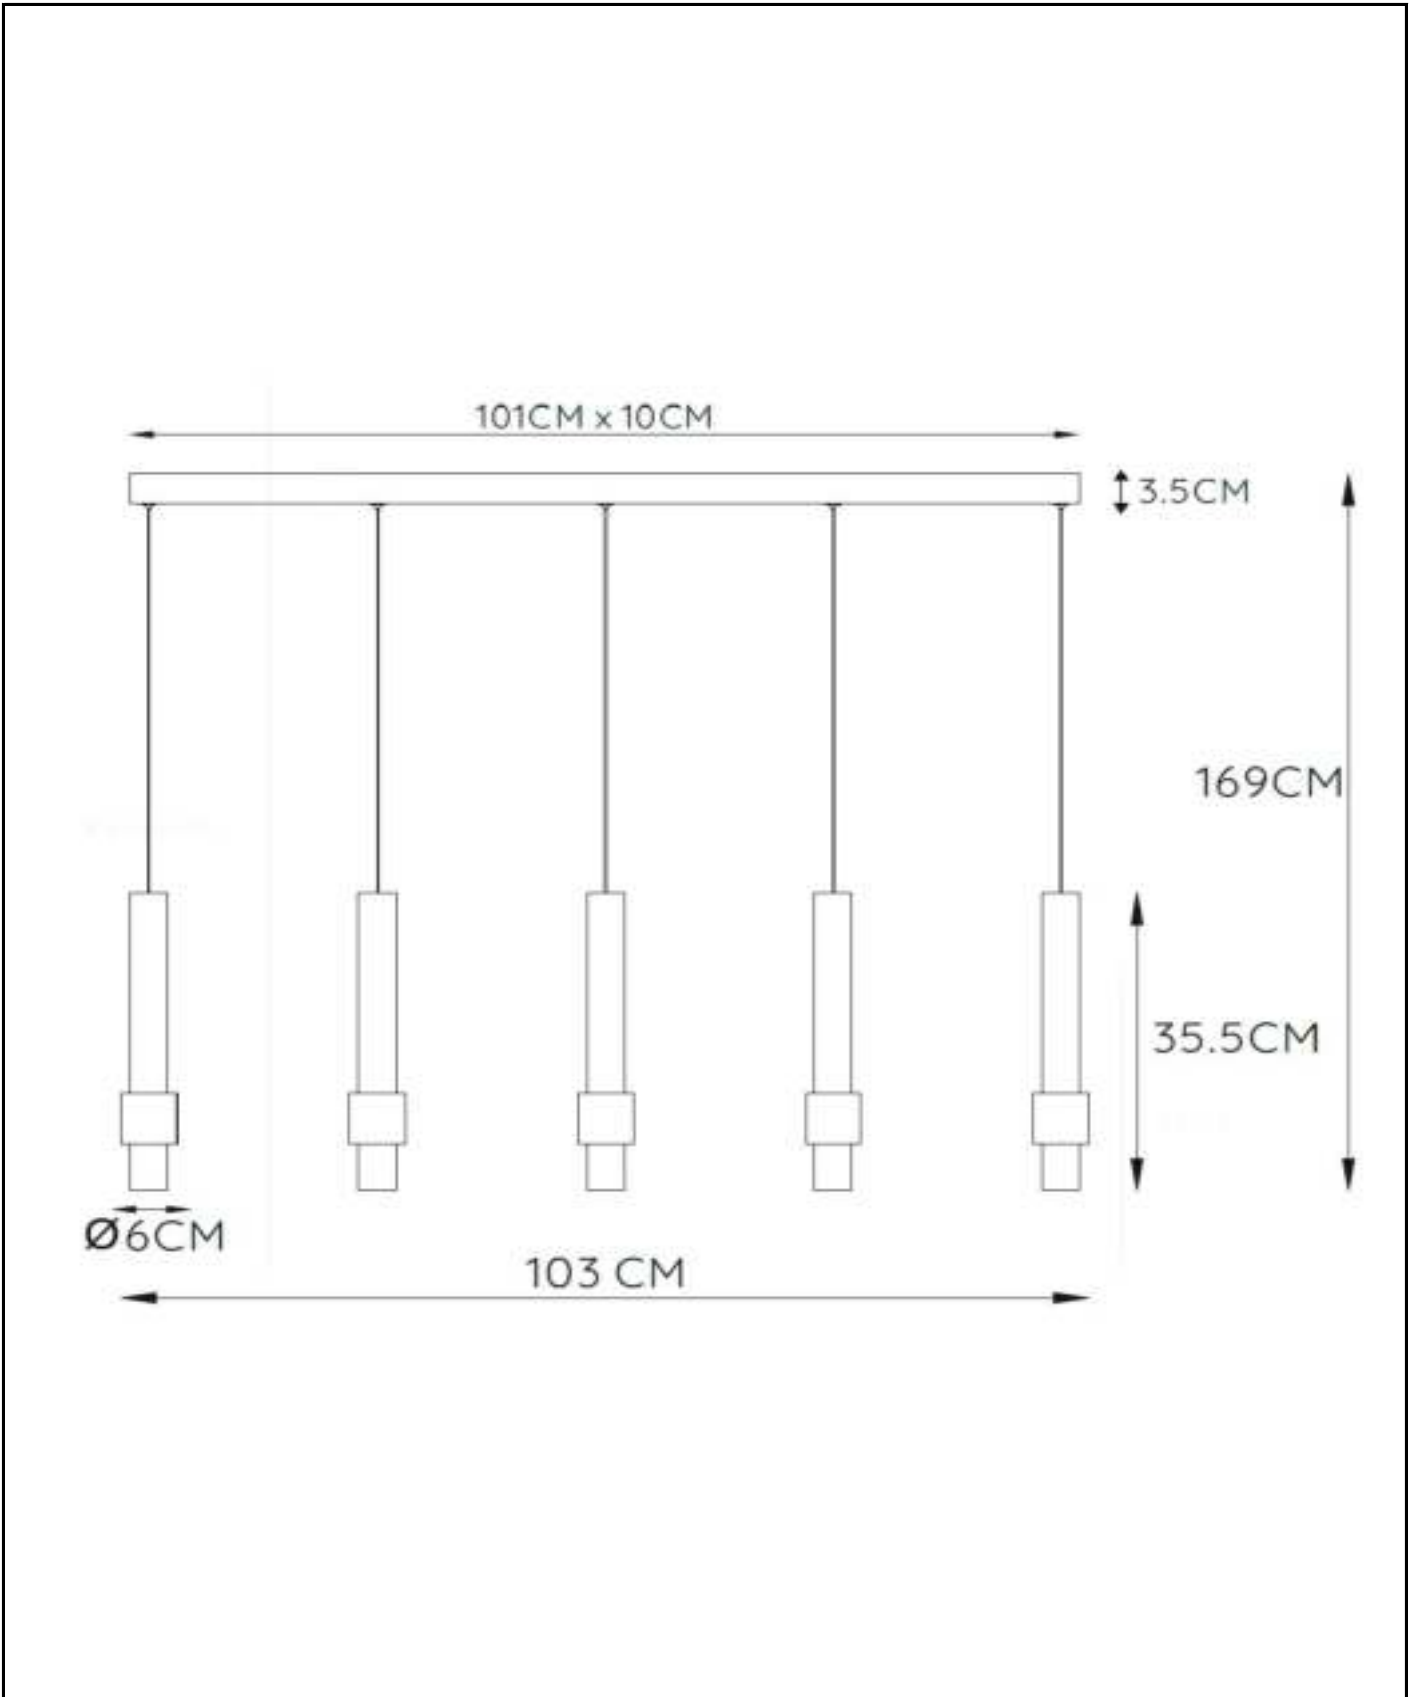

LUCIDE

Item number: 24402/30/96
EAN code: 54 112 1224 1900

MARGARY

General

Dimensions LxW xH: 103cm x 8cm x 169cm
Height minimum: 50cm
Height maximum: 169cm
Main material: Aluminum
Ceiling rose material: Aluminum
Color: Coffee and Matt Gold / Brass
Style: Modern
Shape: Rectangle
Weight: 2,97kg
Warranty: 3 Years

Specifications

Dimmable: Yes
Light direction: Downlight
Adjustable in height: Adjustable In Height (Before Installation)
Directional: Not Directional
Cable: Yes, Cable On Product
Cable length: 130cm
Sensor: Without Sensor
Control: Light Switch Control
Power supply: Adapter/Power Grid
IP-Class: 20
Electric Class: 2
Number of light sources: 5
Lamp socket: Integrated LED
Wattage: 5 x 4,2W
Power requirements: 220-240V~50Hz
Lumen: 5 x 460 Lm
Colour temperature: 2700K
Beam angle (if directional): 36°
Color Rendering Index: 90
Expected lifetime: 30000h

For more specifications of this product please visit
www.lucide.com

MARGARY

Item number: 24402/30/96
EAN code: 54 112 1224 190 0

For more specifications or dimensions of this product please visit www.lucide.com