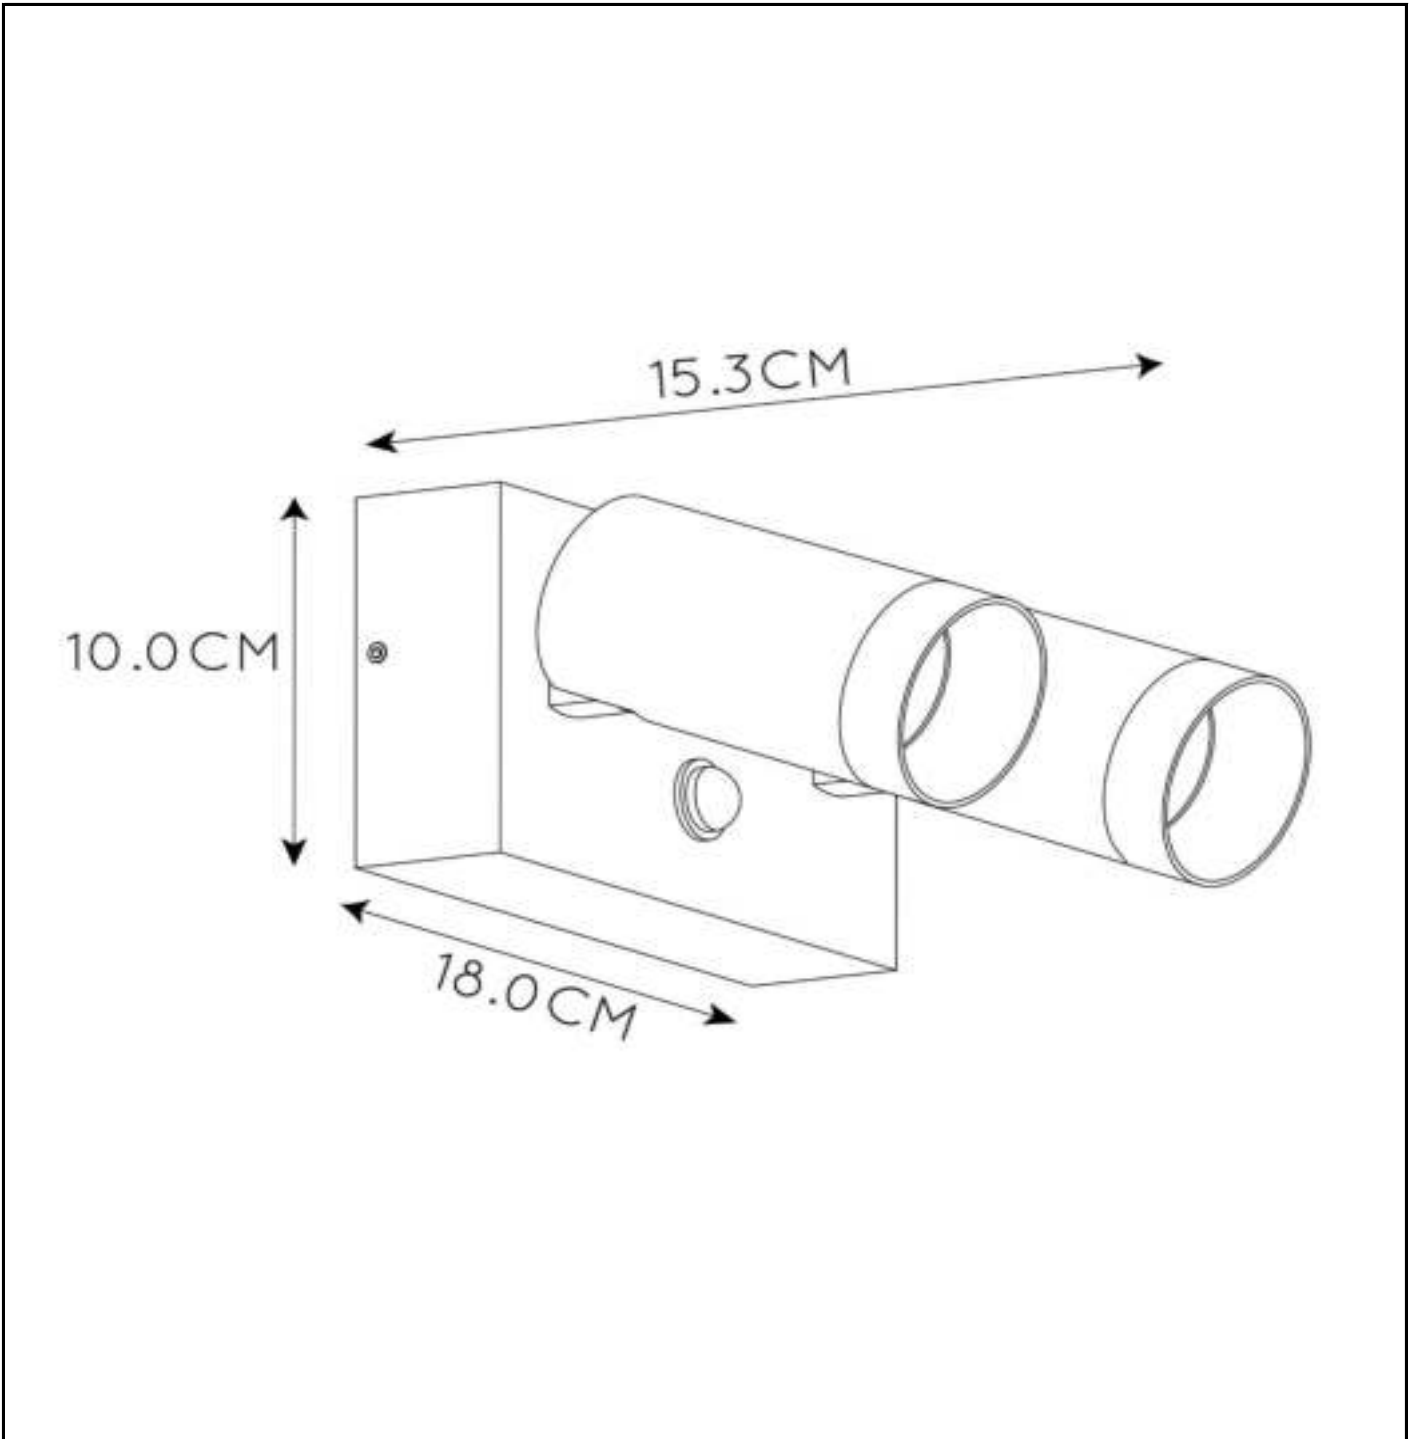

## General

**Dimensions LxW xH:** 18cm x 10cm x 15,3cm  
**Main material:** Aluminum  
**Ceiling rose material:** Aluminum  
**Color:** Black  
**Style:** Modern  
**Shape:** Rectangle  
**Weight:** 1,18kg  
**Warranty:** 2 Years

## Specifications

**Dimmable:** Yes  
**Light direction:** Around (Diffuse)  
**Adjustable in height:** Not In Height Adjustable  
**Directional:** Rotatable & Tiltable (360 Degrees)  
**Cable:** No Cable On Product  
**Sensor:** With Motion Sensor & Day/Night Sensor  
**Control:** Light Switch Control  
**Power supply:** Adapter/Power Grid  
**IP-Class:** 54  
**Electric Class:** 1  
**Number of light sources:** 2  
**Lamp socket:** GU10  
**Wattage:** 2 x 50W  
**Power requirements:** 220-240V~50Hz

For more specifications of this product please visit  
**[www.lucide.com](http://www.lucide.com)**

**TAYLOR**

Item number: 09831/02/30  
EAN code: 54 112 120 92717

IP44

IP54

IP65

IP67

The explanation of the IP ratings can be found in the safety instructions.