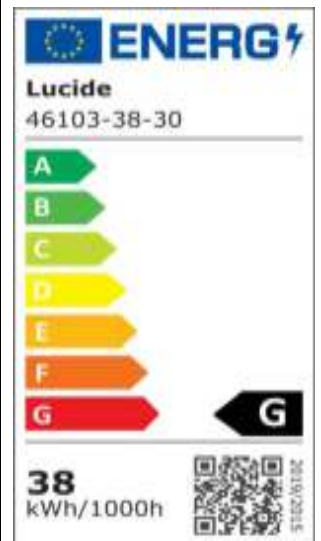

LUCIDE

General

Dimensions LxW xH: 48cm x 48cm x 6cm
Main material: Acrylic
Ceiling rose material: Metal
Color: Black and Opal
Style: Modern
Shape: Round
Weight: 2,80kg
Warranty: 3 Years

Specifications

Dimmable: Yes
Light direction: Around (Diffuse)
Adjustable in height: Not In Height Adjustable
Directional: Not Directional
Cable: No Cable On Product
Sensor: Without Sensor
Control: Light Switch Control
Power supply: Adapter/Power Grid
IP-Class: 20
Electric Class: 1
Number of light sources: 1
Lamp socket: Integrated LED
Wattage: 1x 38W
Power requirements: 220-240V~50Hz
Lumen: 1x 3332Lm
Colour temperature: 2700K
Beam angle (if directional): 127°
Color Rendering Index: 80
Expected lifetime: 30000h

For more specifications of this product please visit
www.lucide.com

VIDAL

Item number: 46103/38/30
EAN code: 54 112 12460 905

For more specifications or dimensions of this product please visit www.lucide.com