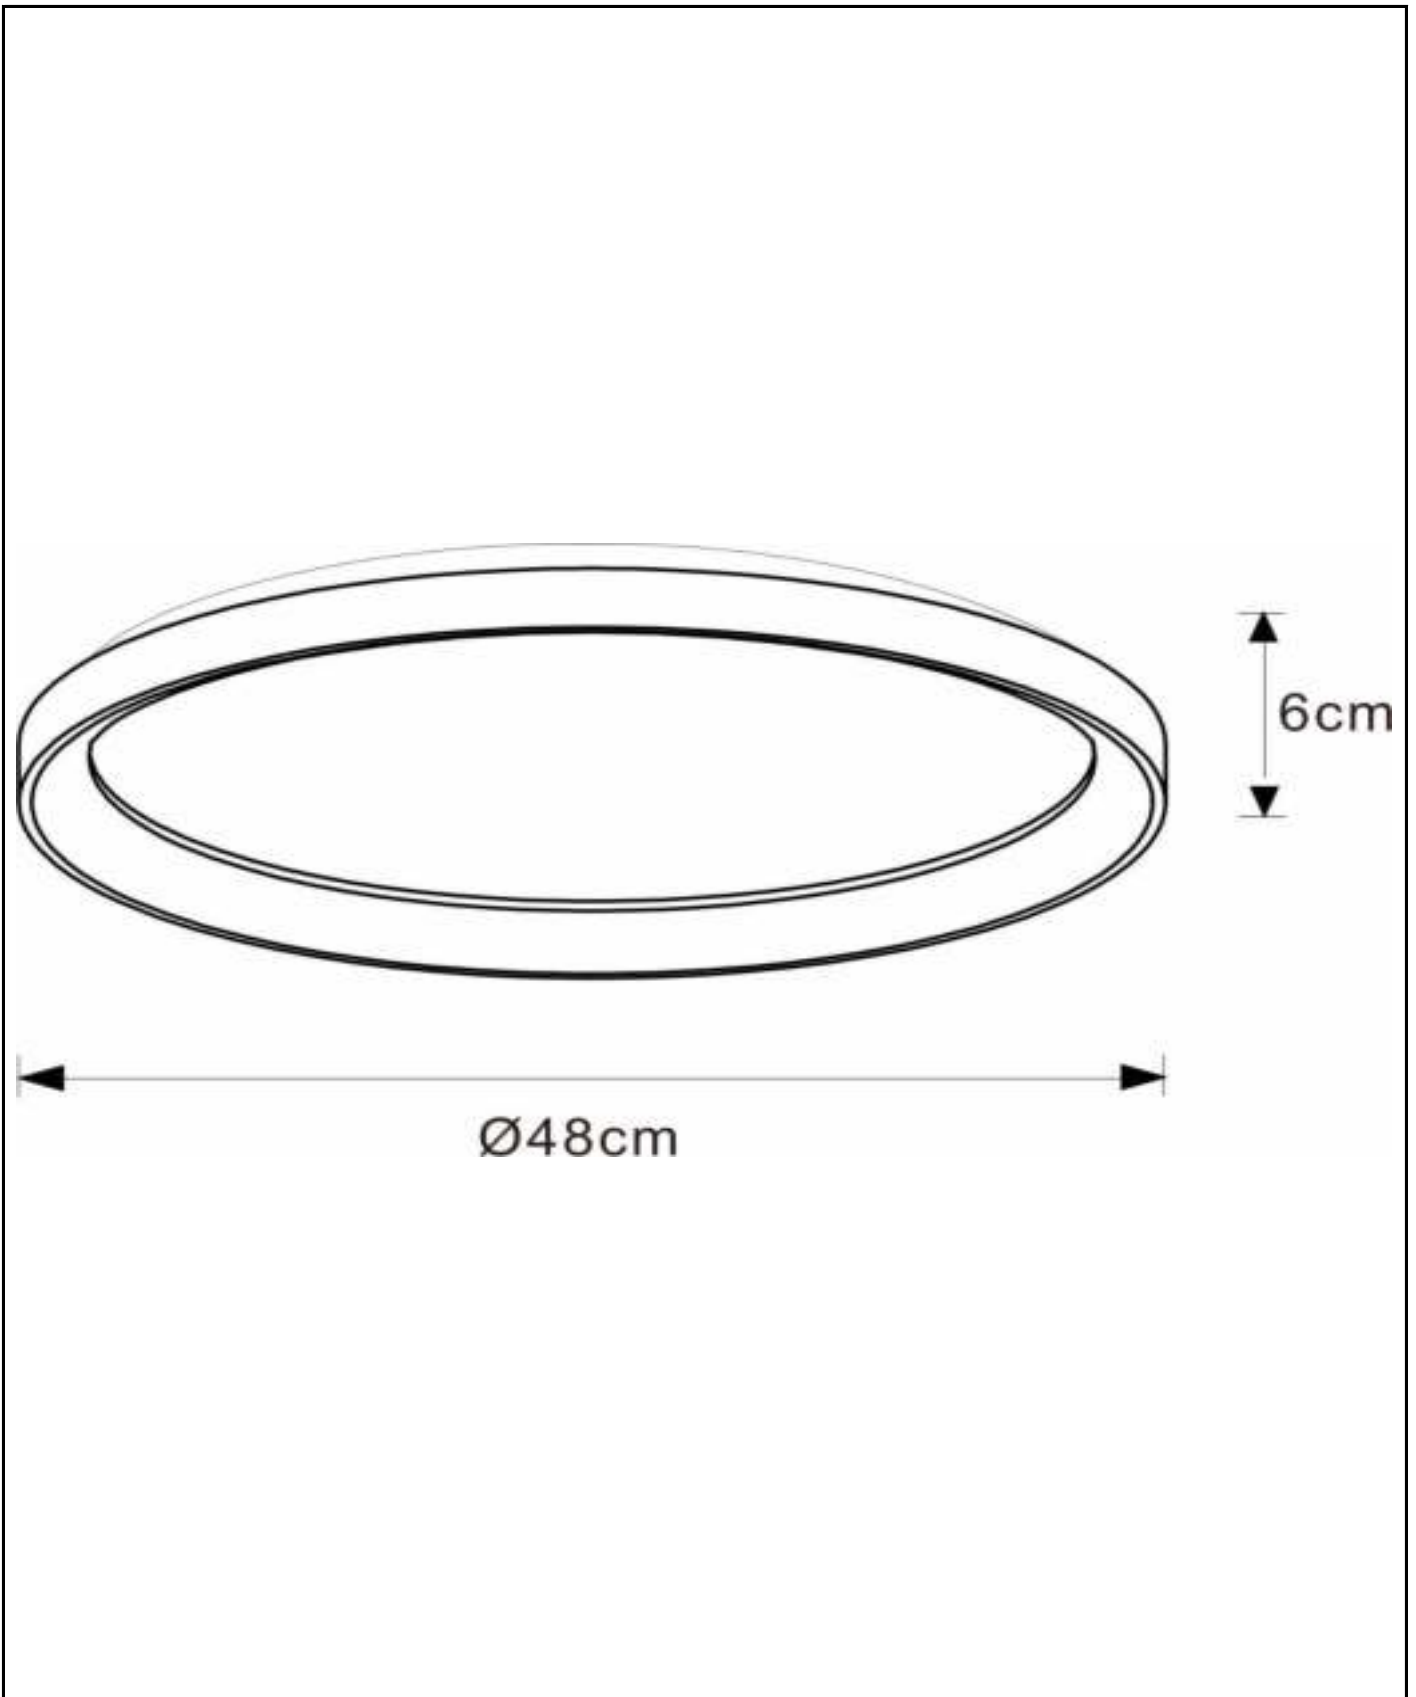

LUCIDE

General

Dimensions LxW xH: 48cm x 48cm x 6cm
Main material: Acrylic
Ceiling rose material: Metal
Color: Black and Opal
Style: Modern
Shape: Round
Weight: 2,80kg
Warranty: 3 Years

Specifications

Dimmable: Yes
Light direction: Around (Diffuse)
Adjustable in height: Not In Height Adjustable
Directional: Not Directional
Cable: No Cable On Product
Sensor: Without Sensor
Control: Light Switch Control
Power supply: Adapter/Power Grid
IP-Class: 20
Electric Class: 1
Number of light sources: 1
Lamp socket: Integrated LED
Wattage: 1x 38W
Power requirements: 220-240V~50Hz
Lumen: 1x 3332Lm
Colour temperature: 2700K
Beam angle (if directional): 127°
Color Rendering Index: 80
Expected lifetime: 30000h

For more specifications of this product please visit
www.lucide.com

VIDAL

Item number: 46103/38/30
EAN code: 54 112 12460 905

For more specifications or dimensions of this product please visit www.lucide.com