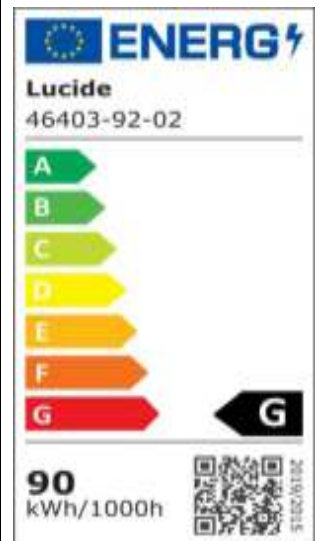

L U C I D E

**Item number: 46403/92/02**  
EAN code: 54 112 12460 929

**VIDAL**

## General

**Dimensions LxW xH:** 78cm x 78cm x 200cm  
**Height minimum:** 70cm  
**Height maximum:** 200cm  
**Main material:** Acrylic  
**Ceiling rose material:** Metal  
**Color:** Matt Gold / Brass and Opal  
**Style:** Modern  
**Shape:** Round  
**Weight:** 4,65kg  
**Warranty:** 5 Years

## Specifications

**Dimmable:** Yes  
**Light direction:** Around (Diffuse)  
**Adjustable in height:** Adjustable In Height (Before Installation)  
**Directional:** Not Directional  
**Cable:** Yes, Cable On Product  
**Cable length:** 150cm  
**Sensor:** Without Sensor  
**Control:** Light Switch Control  
**Power supply:** Adapter/Power Grid  
**IP-Class:** 20  
**Electric Class:** 1  
**Number of light sources:** 1  
**Lamp socket:** Integrated LED  
**Wattage:** 1x 92W  
**Power requirements:** 220-240V~50 Hz  
**Lumen:** 1x 4 160 Lm  
**Colour temperature:** 2700K  
**Beam angle (if directional):** 125°  
**Color Rendering Index:** 80  
**Expected lifetime:** 30000h