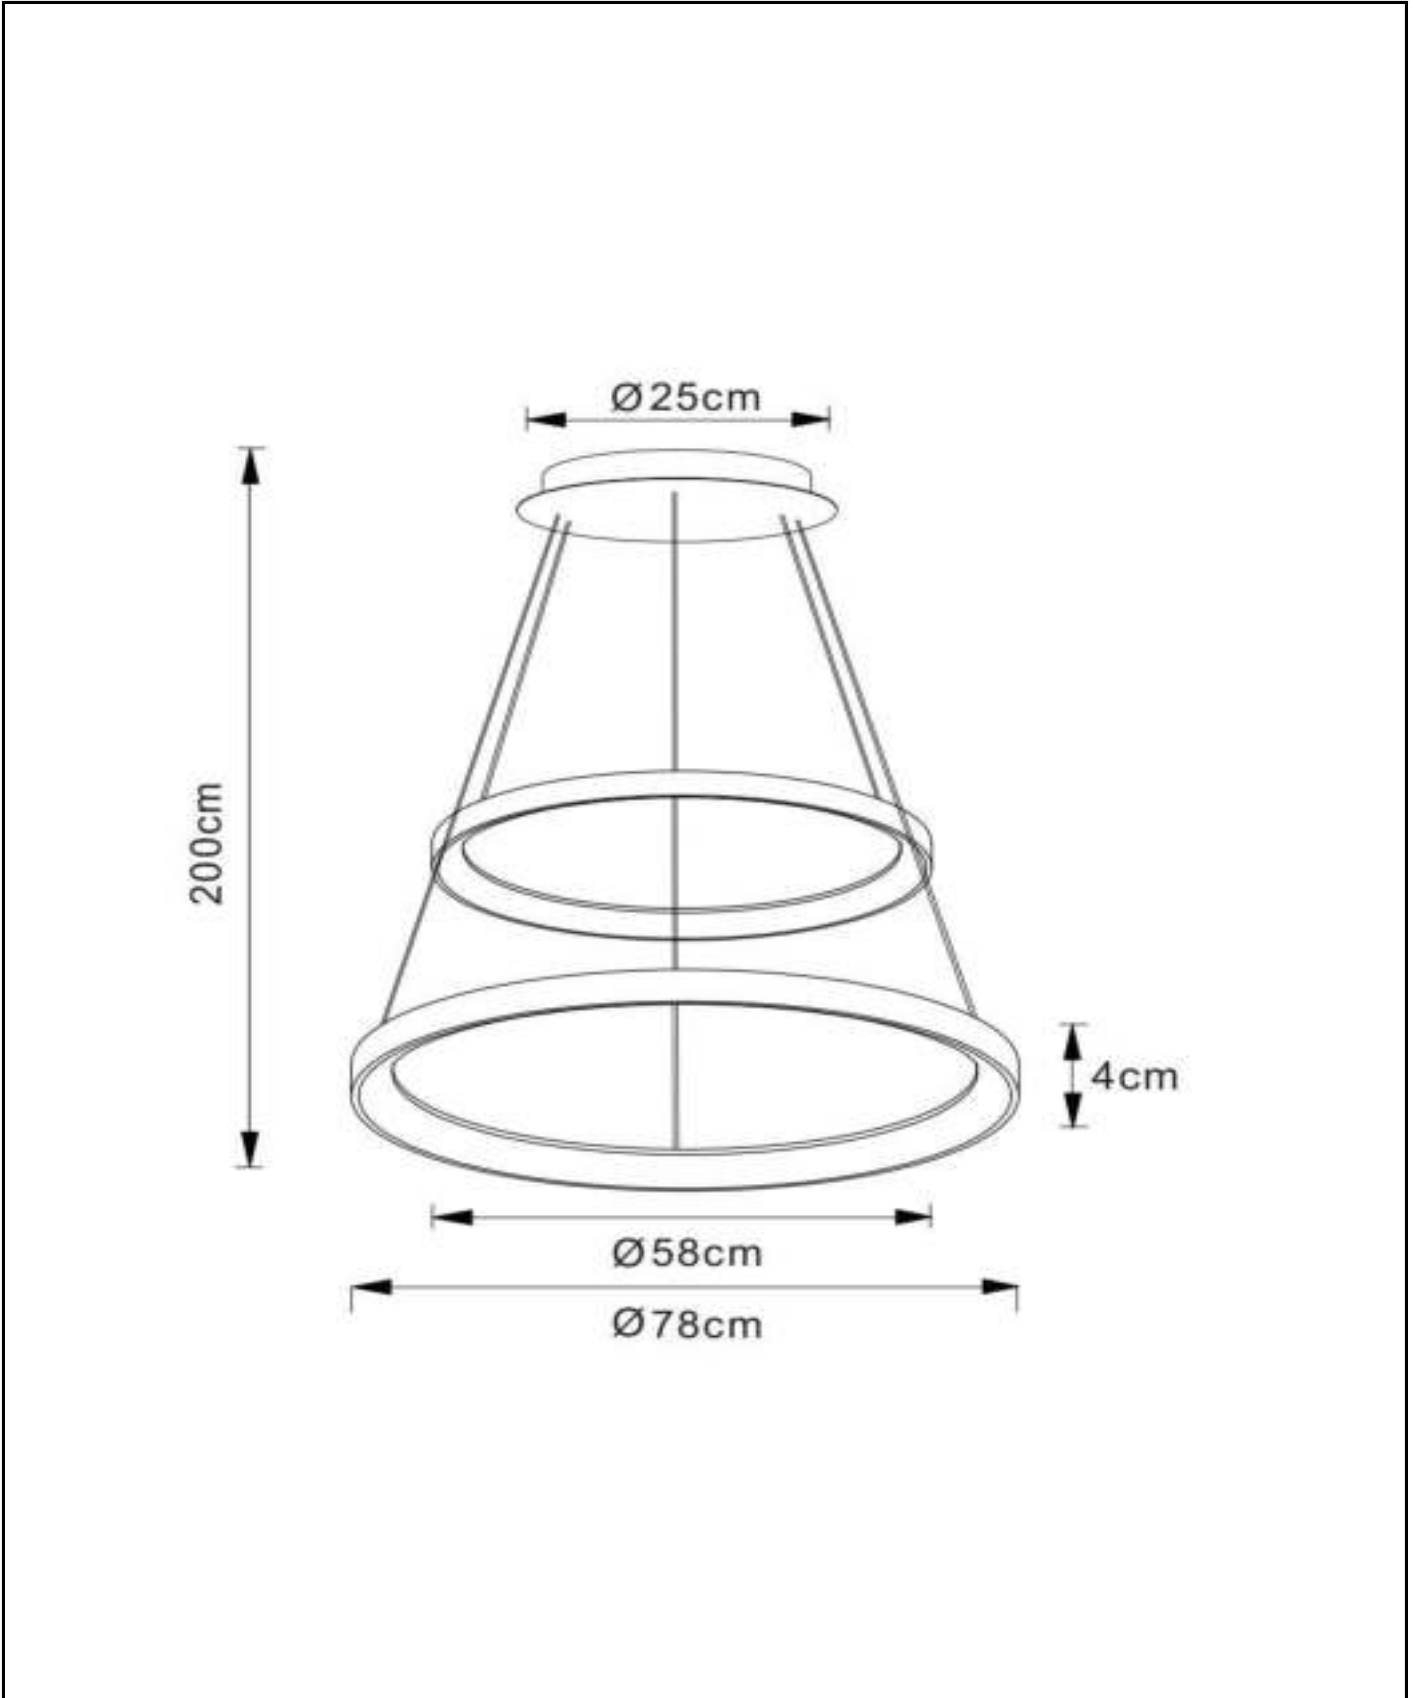

## General

**Dimensions LxW xH:** 78cm x 78cm x 200cm  
**Height minimum:** 70cm  
**Height maximum:** 200cm  
**Main material:** Acrylic  
**Ceiling rose material:** Metal  
**Color:** Matt Gold / Brass and Opal  
**Style:** Modern  
**Shape:** Round  
**Weight:** 4,65kg  
**Warranty:** 5 Years

## Specifications

**Dimmable:** Yes  
**Light direction:** Around (Diffuse)  
**Adjustable in height:** Adjustable In Height (Before Installation)  
**Directional:** Not Directional  
**Cable:** Yes, Cable On Product  
**Cable length:** 150cm  
**Sensor:** Without Sensor  
**Control:** Light Switch Control  
**Power supply:** Adapter/Power Grid  
**IP-Class:** 20  
**Electric Class:** 1  
**Number of light sources:** 1  
**Lamp socket:** Integrated LED  
**Wattage:** 1x 92W  
**Power requirements:** 220-240V~50 Hz  
**Lumen:** 1x 4 160 Lm  
**Colour temperature:** 2700K  
**Beam angle (if directional):** 125°  
**Color Rendering Index:** 80  
**Expected lifetime:** 30000h

For more specifications of this product please visit  
[www.lucide.com](http://www.lucide.com)

**VIDAL**

Item number: 46403/92/02  
 EAN code: 54 112 12460 929

For more specifications or dimensions of this product please visit [www.lucide.com](http://www.lucide.com)