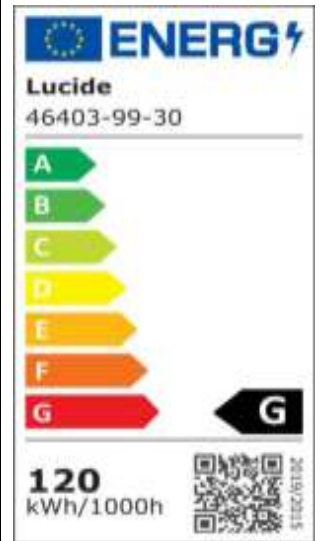

LUCIDE

Item number: 46403/99/30
EAN code: 54 112 12460 950

VIDAL

General

Dimensions LxW xH: 78cm x 78cm x 200cm
Height minimum: 70cm
Height maximum: 200cm
Main material: Acrylic
Ceiling rose material: Metal
Color: Black and Opal
Style: Modern
Shape: Round
Weight: 6,11kg
Warranty: 5 Years

Specifications

Dimmable: Yes
Light direction: Around (Diffuse)
Adjustable in height: Adjustable In Height (Before Installation)
Directional: Not Directional
Cable: Yes, Cable On Product
Cable length: 150cm
Sensor: Without Sensor
Control: Light Switch Control
Power supply: Adapter/Power Grid
IP-Class: 20
Electric Class: 1
Number of light sources: 1
Lamp socket: Integrated LED
Wattage: 1x 120W
Power requirements: 220-240V~50 Hz
Lumen: 1x 5080 Lm
Colour temperature: 2700K
Beam angle (if directional): 124°
Color Rendering Index: 80
Expected lifetime: 30000h