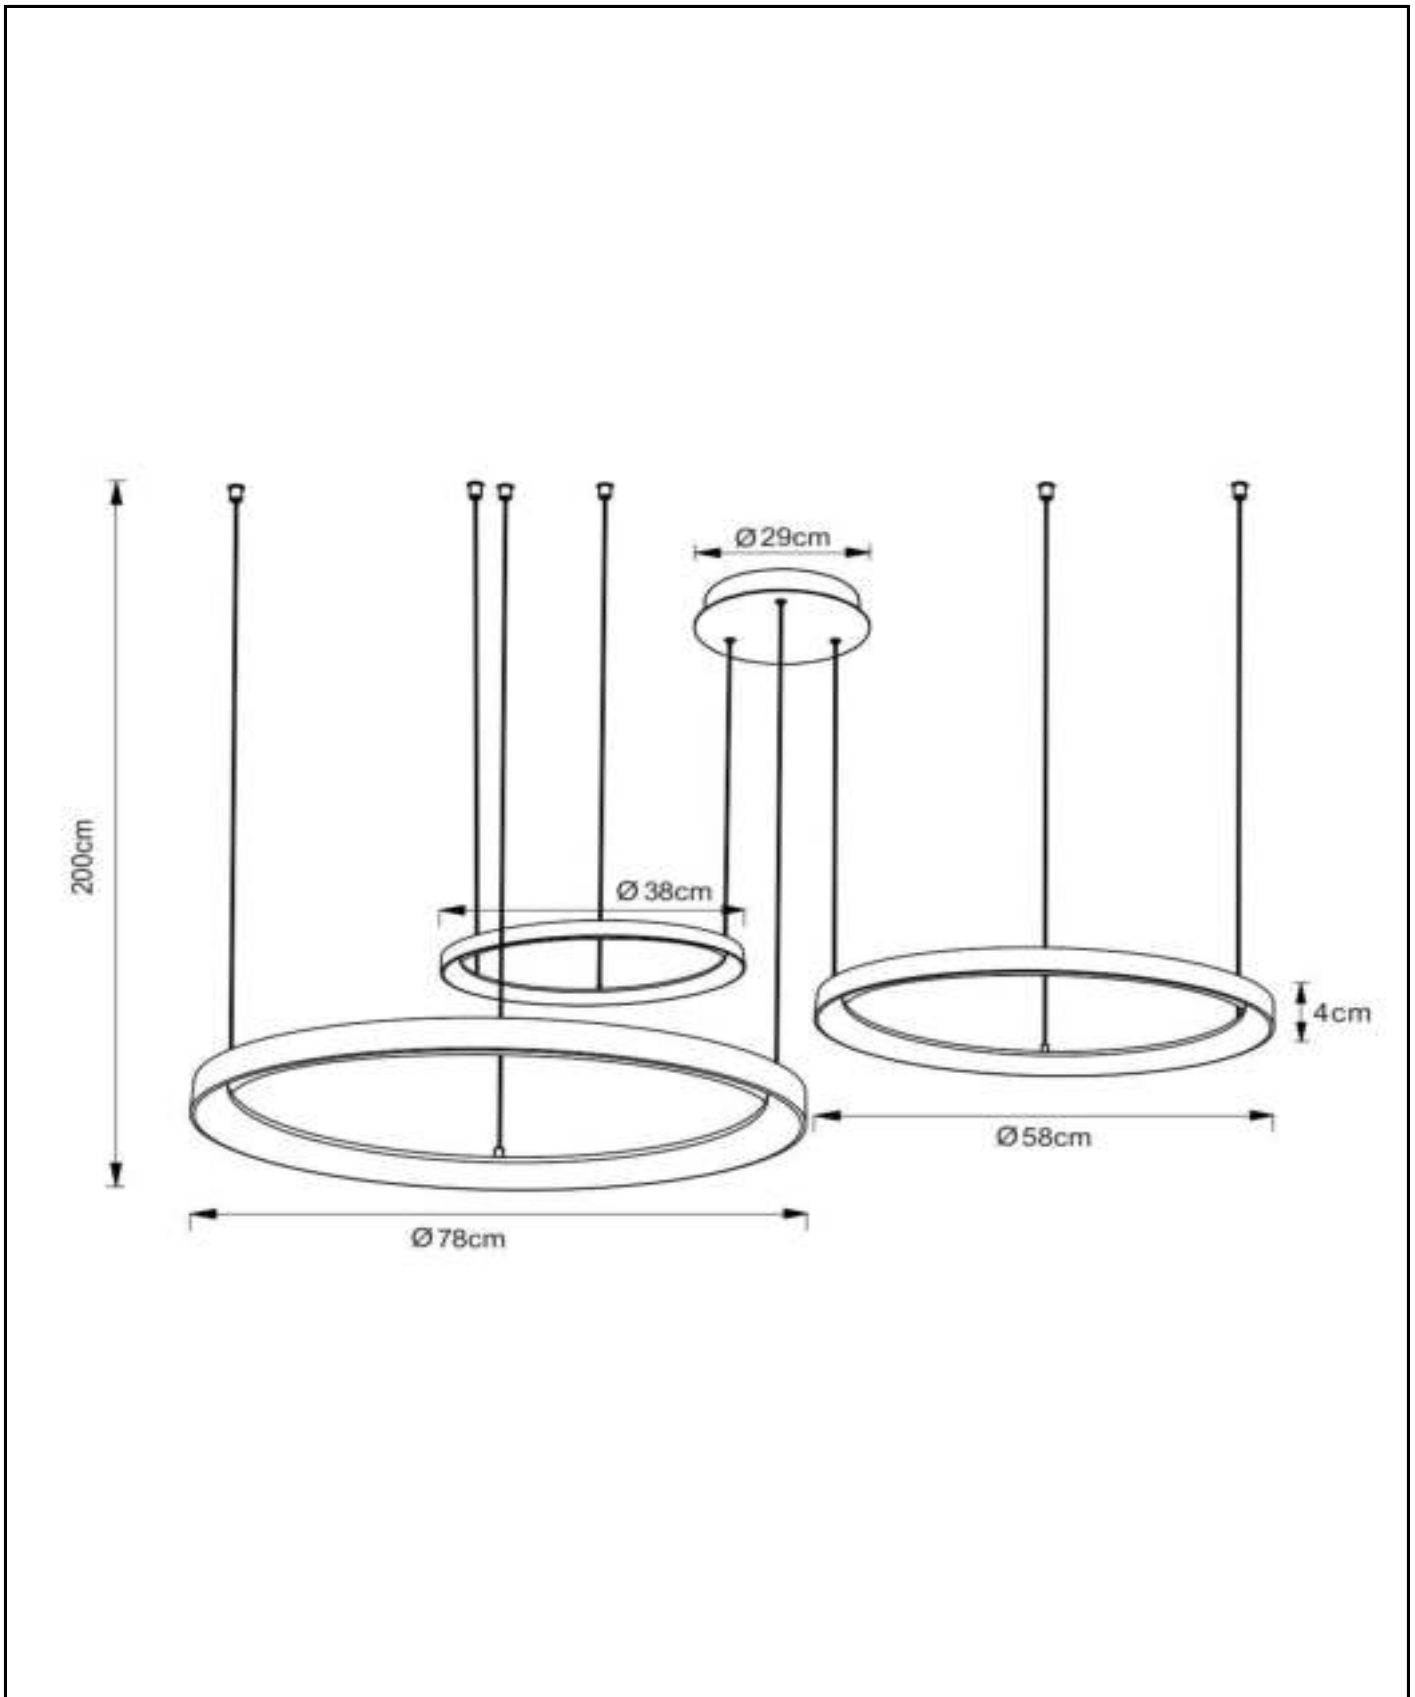

LUCIDE

Item number: 46403/99/30
EAN code: 54 112 12460 950

VIDAL

General

Dimensions LxW xH: 78cm x 78cm x 200cm
Height minimum: 70cm
Height maximum: 200cm
Main material: Acrylic
Ceiling rose material: Metal
Color: Black and Opal
Style: Modern
Shape: Round
Weight: 6,11kg
Warranty: 5 Years

Specifications

Dimmable: Yes
Light direction: Around (Diffuse)
Adjustable in height: Adjustable In Height (Before Installation)
Directional: Not Directional
Cable: Yes, Cable On Product
Cable length: 150cm
Sensor: Without Sensor
Control: Light Switch Control
Power supply: Adapter/Power Grid
IP-Class: 20
Electric Class: 1
Number of light sources: 1
Lamp socket: Integrated LED
Wattage: 1x 120W
Power requirements: 220-240V~50 Hz
Lumen: 1x 5080 Lm
Colour temperature: 2700K
Beam angle (if directional): 124°
Color Rendering Index: 80
Expected lifetime: 30000h

For more specifications of this product please visit
www.lucide.com

VIDAL

Item number: 46403/99/30
 EAN code: 54 112 12460 950

For more specifications or dimensions of this product please visit www.lucide.com