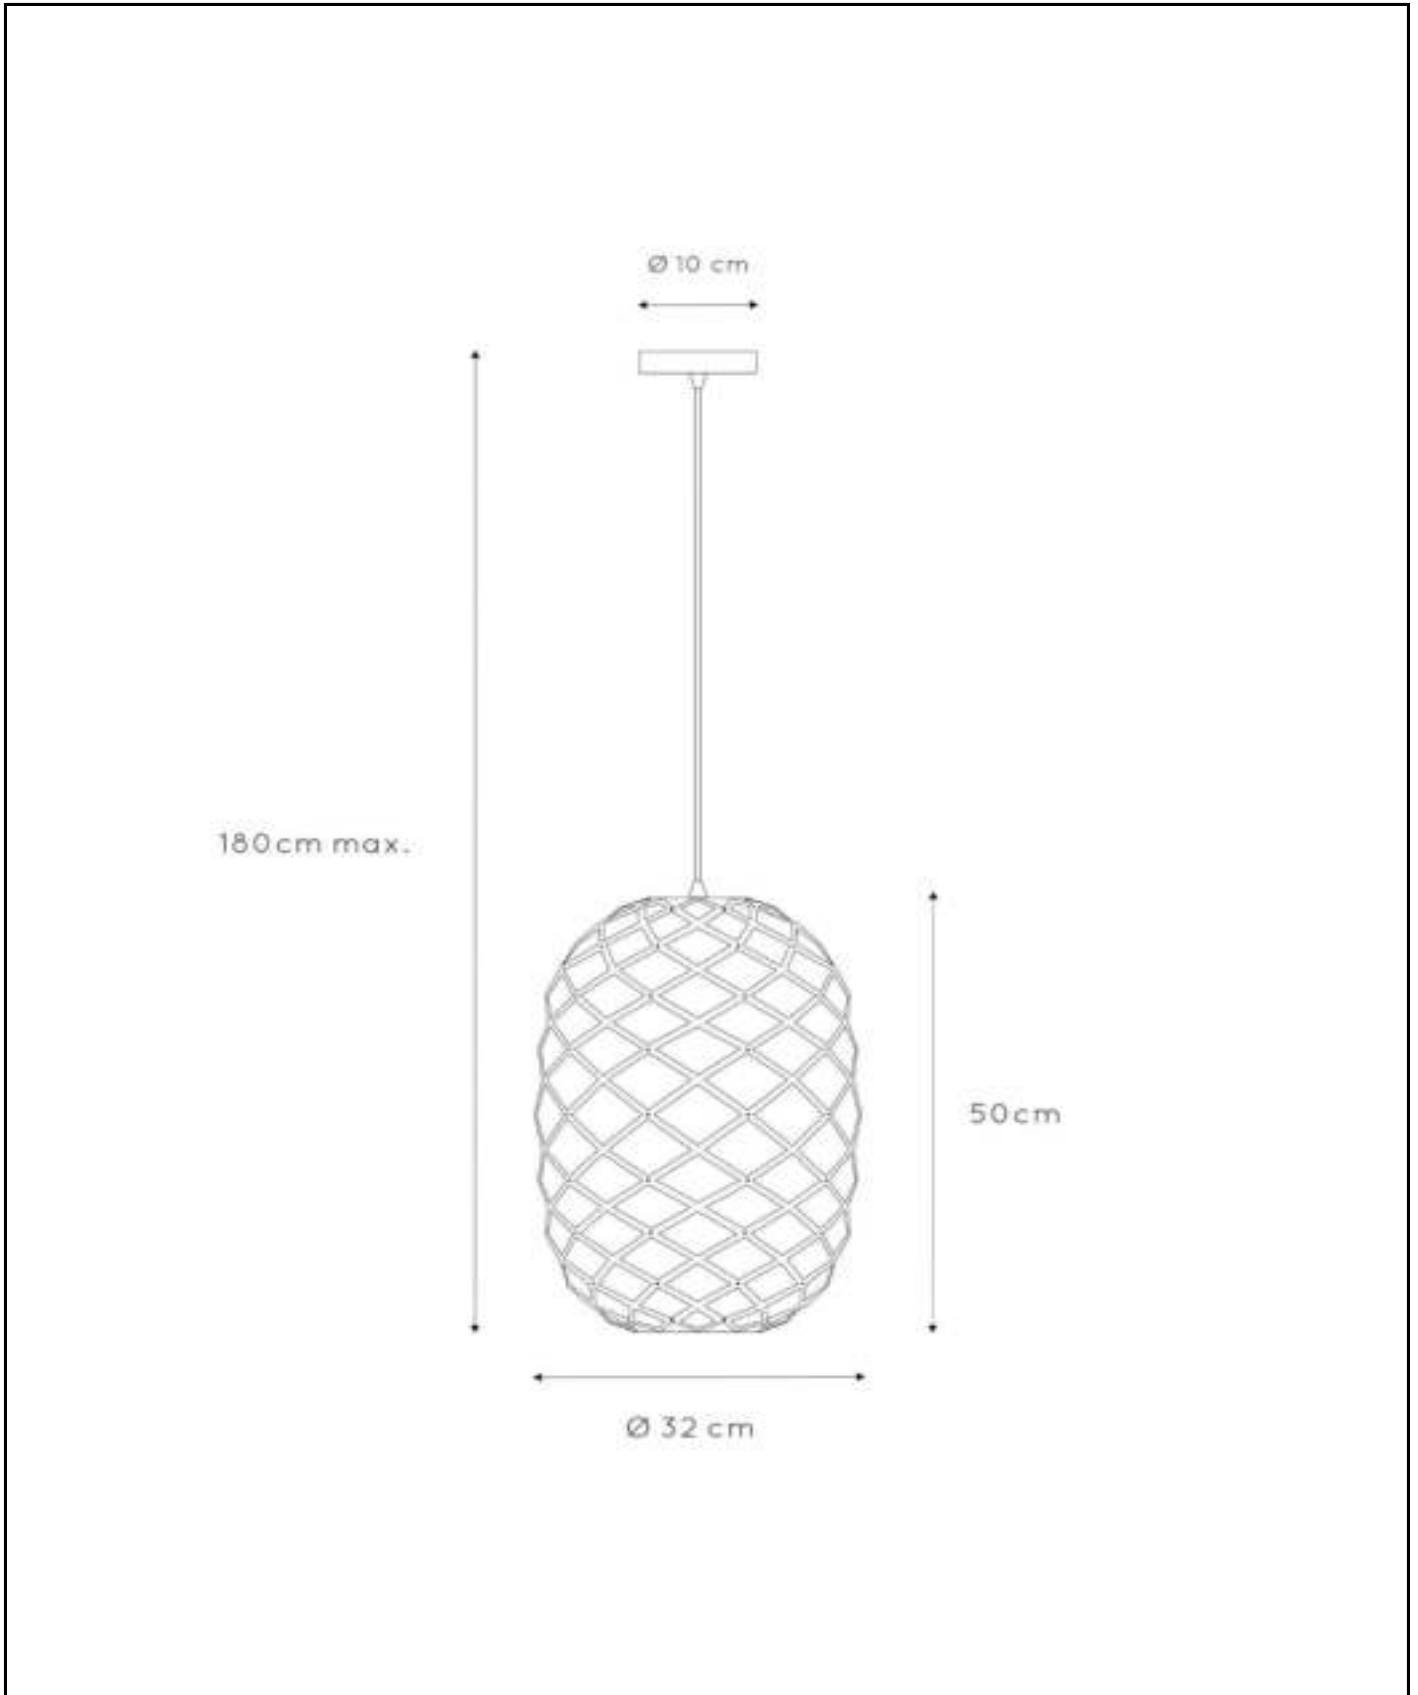

LUCIDE

**RECOMMENDED LUCIDE  
LIGHT SOURCE**

**49035/30/62**  
**Dimmable:** Yes  
**Included:** No

**Item number: 214 17/32/30**  
**EAN code: 54 112 122 11163**

### General

**Dimensions LxW xH:** 32cm x 32cm x 180 cm  
**Height minimum:** 60 cm  
**Height maximum:** 180 cm  
**Main material:** Metal  
**Ceiling rose material:** Metal  
**Color:** Black  
**Style:** Modern  
**Shape:** Oval  
**Weight:** 1,16kg  
**Warranty:** 2 Years

### Specifications

**Dimmable:** Yes  
**Light direction:** Around (Diffuse)  
**Adjustable in height:** Adjustable In Height  
(Before Installation)  
**Directional:** Not Directional  
**Cable:** Yes, Cable On Product  
**Cable length:** 80 cm  
**Sensor:** Without Sensor  
**Control:** Light Switch Control  
**Power supply:** Adapter/Power Grid  
**IP-Class:** 20  
**Electric Class:** 1  
**Number of light sources:** 1  
**Lamp socket:** E27  
**Wattage:** 1x 60 W  
**Power requirements:** 220-240 V~50 Hz

# WOLFRAM

Item number: 214 17/32/30  
EAN code: 54 112 122 11163

For more specifications or dimensions of this product please visit [www.lucide.com](http://www.lucide.com)