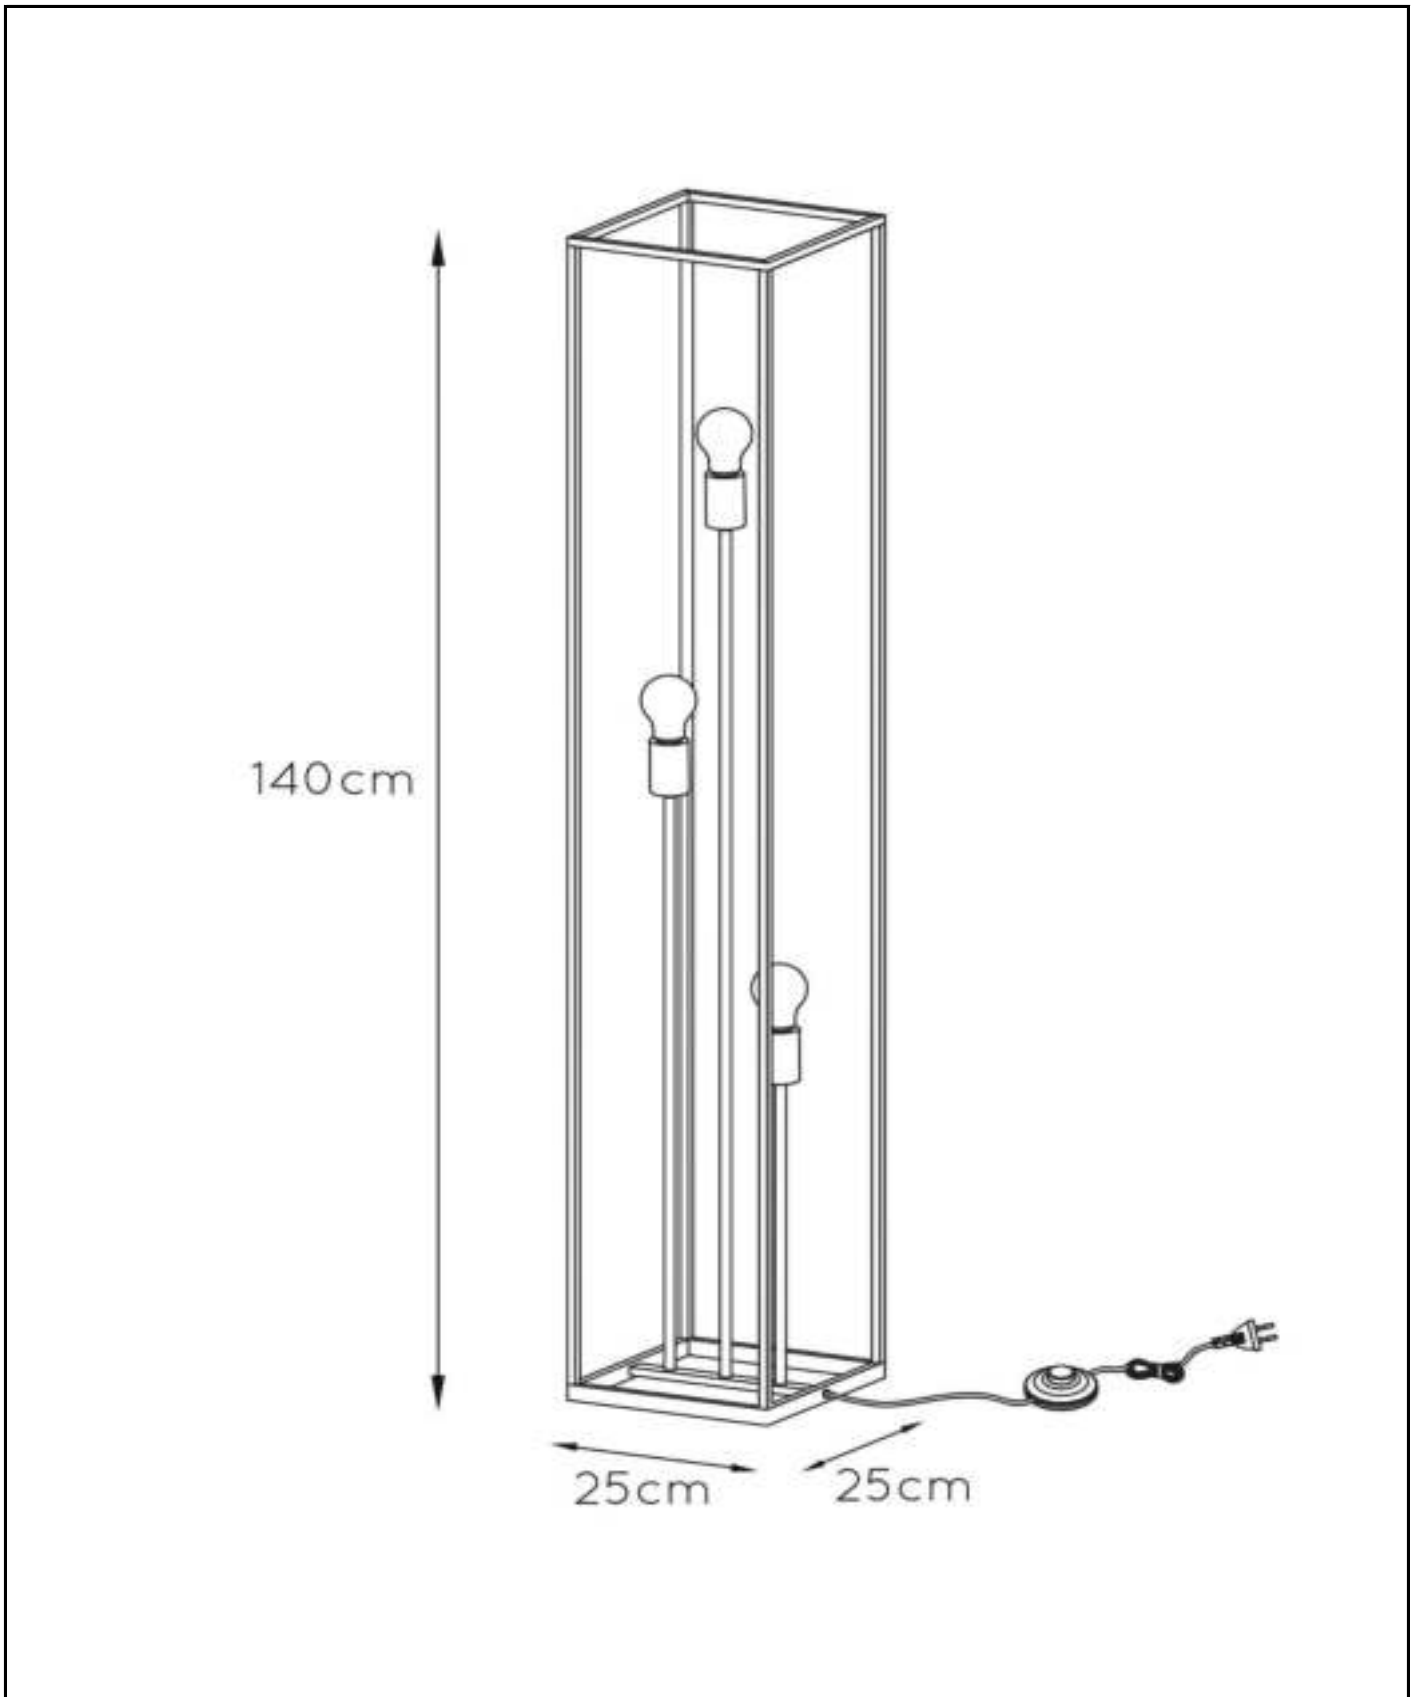

LUCIDE

**RECOMMENDED LUCIDE
LIGHT SOURCE**

49032/05/62
Dimmable: Yes
Included: No

Item number: 08724/03/30
EAN code: 54 112 120 82909

ARTHUR

General

Dimensions LxW xH: 25cm x 25cm x 140cm
Main material: Metal
Color: Black and Copper
Style: Vintage
Shape: Rectangle
Weight: 3,00 kg
Warranty: 2 Years

Specifications

Dimmable: No
Light direction: Around (Diffuse)
Adjustable in height: Not In Height Adjustable
Directional: Not Directional
Cable: Yes, Cable With Plug On Product
Cable length: 200cm
Sensor: Without Sensor
Control: On/Off Switch - In The Cord
Power supply: Adapter/Power Grid
IP-Class: 20
Electric Class: 1
Number of light sources: 3
Lamp socket: E27
Wattage: 3 x 60W
Power requirements: 220-240V~50Hz

For more specifications of this product please visit
www.lucide.com

ARTHUR

Item number: 08724/03/30
EAN code: 54 112 120 82909

For more specifications or dimensions of this product please visit www.lucide.com