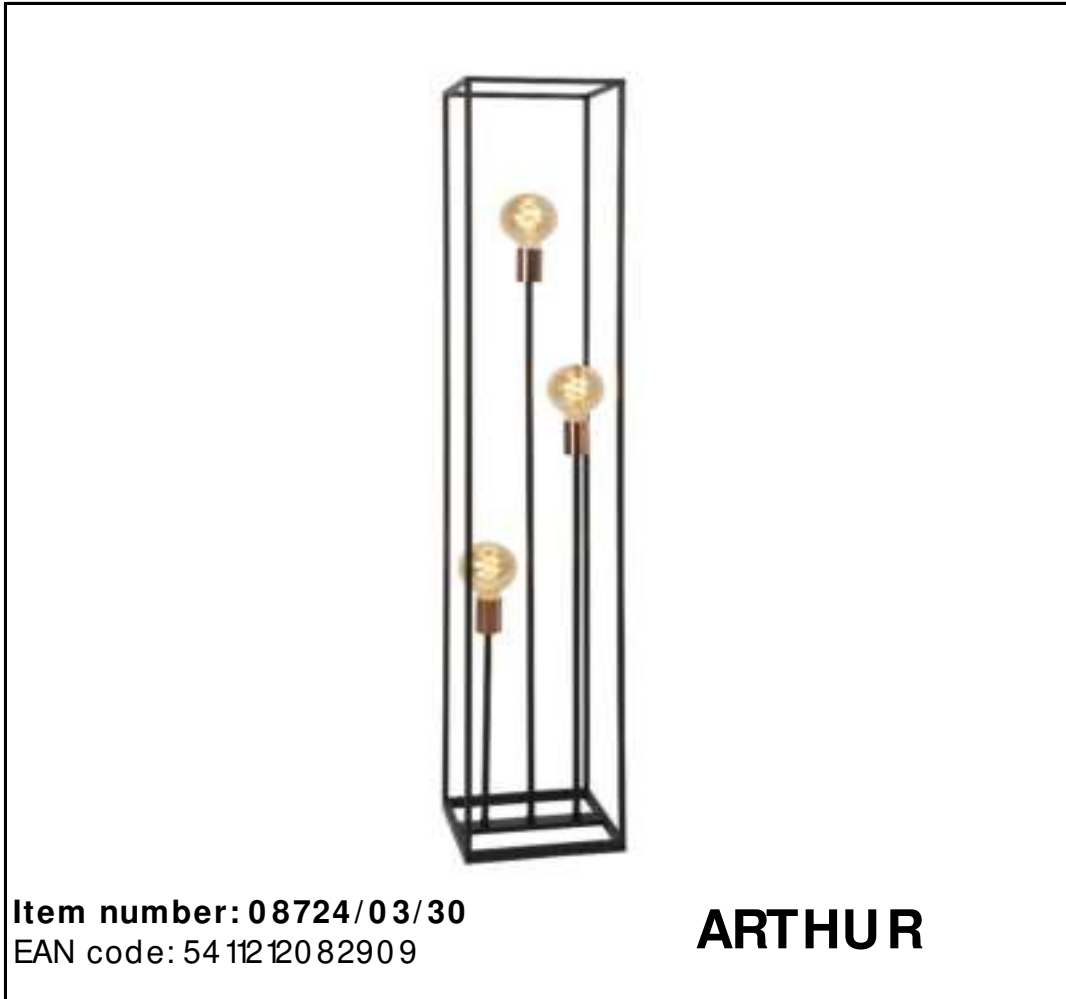

LUCIDE

**RECOMMENDED LUCIDE
LIGHT SOURCE**

49032/05/62
Dimmable: Yes
Included: No

Item number: 08724/03/30
EAN code: 54 112 120 82909

ARTHUR

General

Dimensions LxW xH: 25cm x 25cm x 140cm
Main material: Metal
Color: Black and Copper
Style: Vintage
Shape: Rectangle
Weight: 3,00 kg
Warranty: 2 Years

Specifications

Dimmable: No
Light direction: Around (Diffuse)
Adjustable in height: Not In Height Adjustable
Directional: Not Directional
Cable: Yes, Cable With Plug On Product
Cable length: 200cm
Sensor: Without Sensor
Control: On/Off Switch - In The Cord
Power supply: Adapter/Power Grid
IP-Class: 20
Electric Class: 1
Number of light sources: 3
Lamp socket: E27
Wattage: 3 x 60W
Power requirements: 220-240V~50Hz

For more specifications of this product please visit
www.lucide.com

ARTHUR

Item number: 08724/03/30
EAN code: 54 112 120 82909

For more specifications or dimensions of this product please visit www.lucide.com